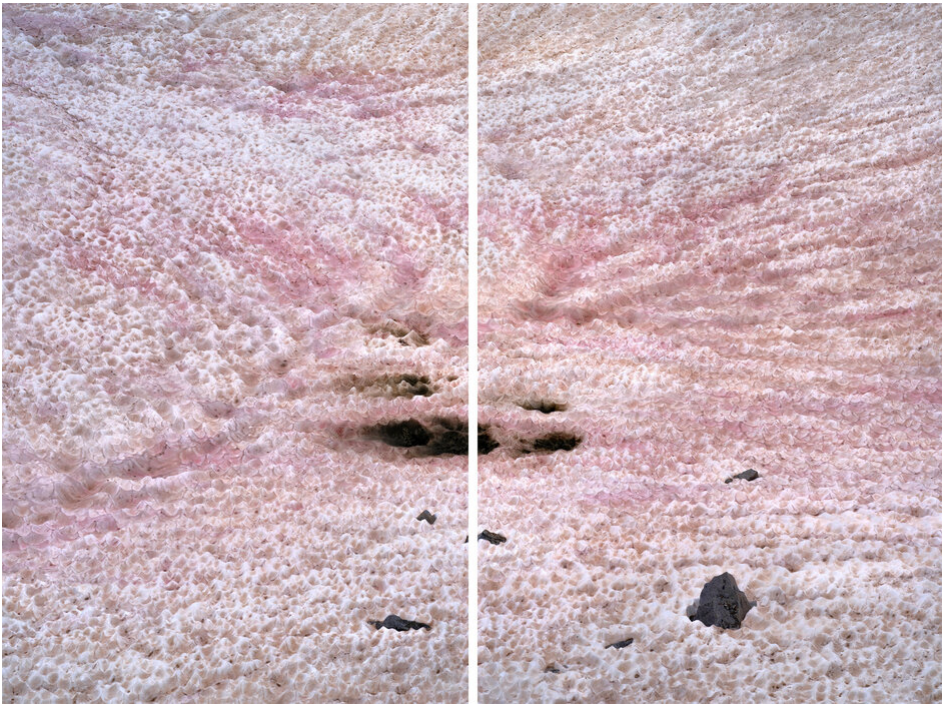

Thomas Wrede
Presena Gletscher, Blutschnee #1, 2020
Glaciers
Work Number: TWr/F 30

Pigment print of fine art paper
150 x 200 cm | 59 x 78 3/4 in
Dptych á 150 x 100

Edition 5 + 2 AP

Bernhard Knaus Fine Art