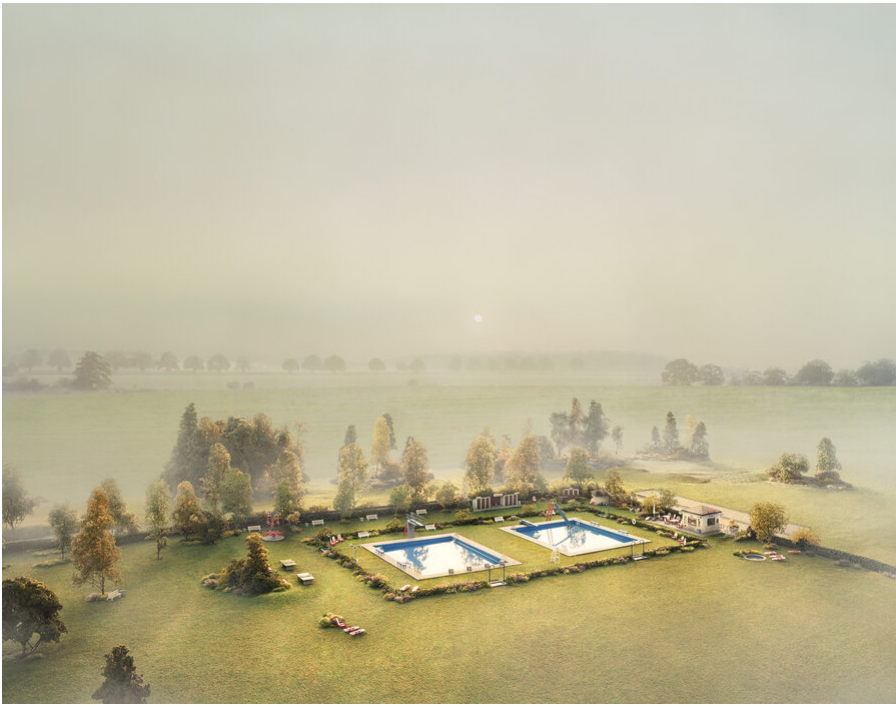

Thomas Wrede
Open Air Bath, 2019
Real Landscapes
Work Number: RL 69

Inkjet Print
40 x 50 cm
Edition 25

Inkjet Print / Diasec
95 x 120 cm
Edition 7 + 2 AP

Inkjet Print / Diasec
140 x 180 cm
Edition 5 + 2 AP