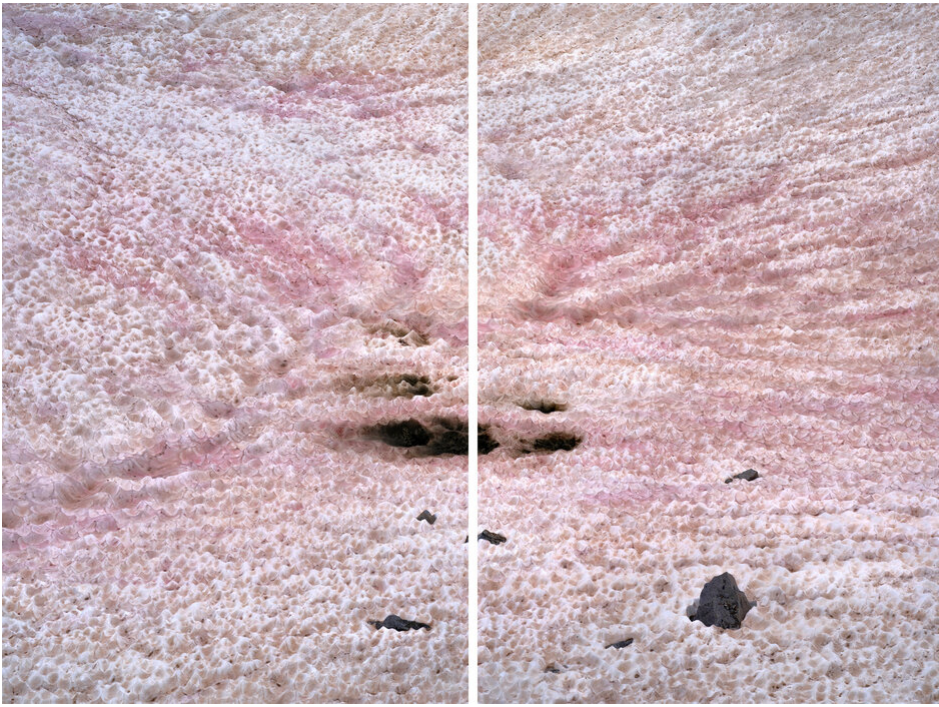

Thomas Wrede
Presena Gletscher, Blutschnee #1, 2020
Glaciers
Work Number: TWr/F 30

Pigment print of fine art paper
150 x 200 cm | 59 x 78 3/4 in
Dptych á 150 x 100

Edition 5 + 2 AP

Bernhard Knaus Fine Art