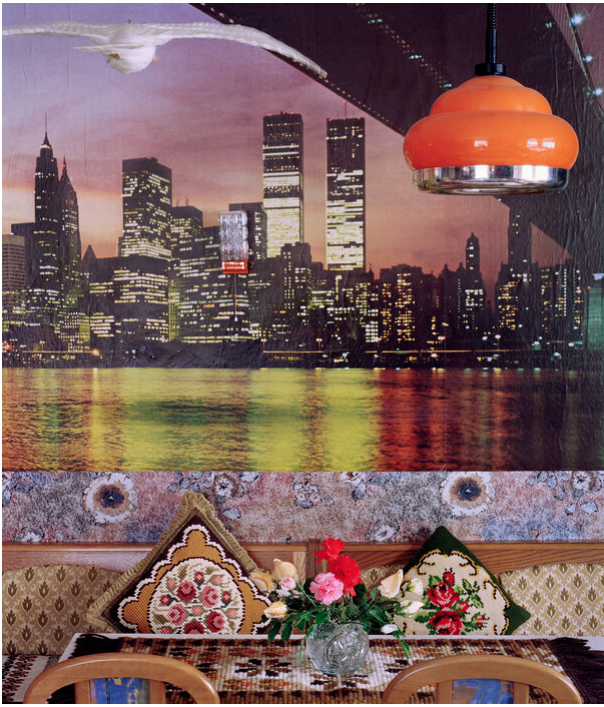

Thomas Wrede

Nordseemöwe vor Manhattan, 2001  
Domestic Landscapes

Inkjet print on Aluminium  
53 x 42 cm  
Edition 12 + 3 AP

Inkjet print on Aluminium  
110 x 95 cm  
Edition 7 + 3 AP

---

**Bernhard Knaus Fine Art**