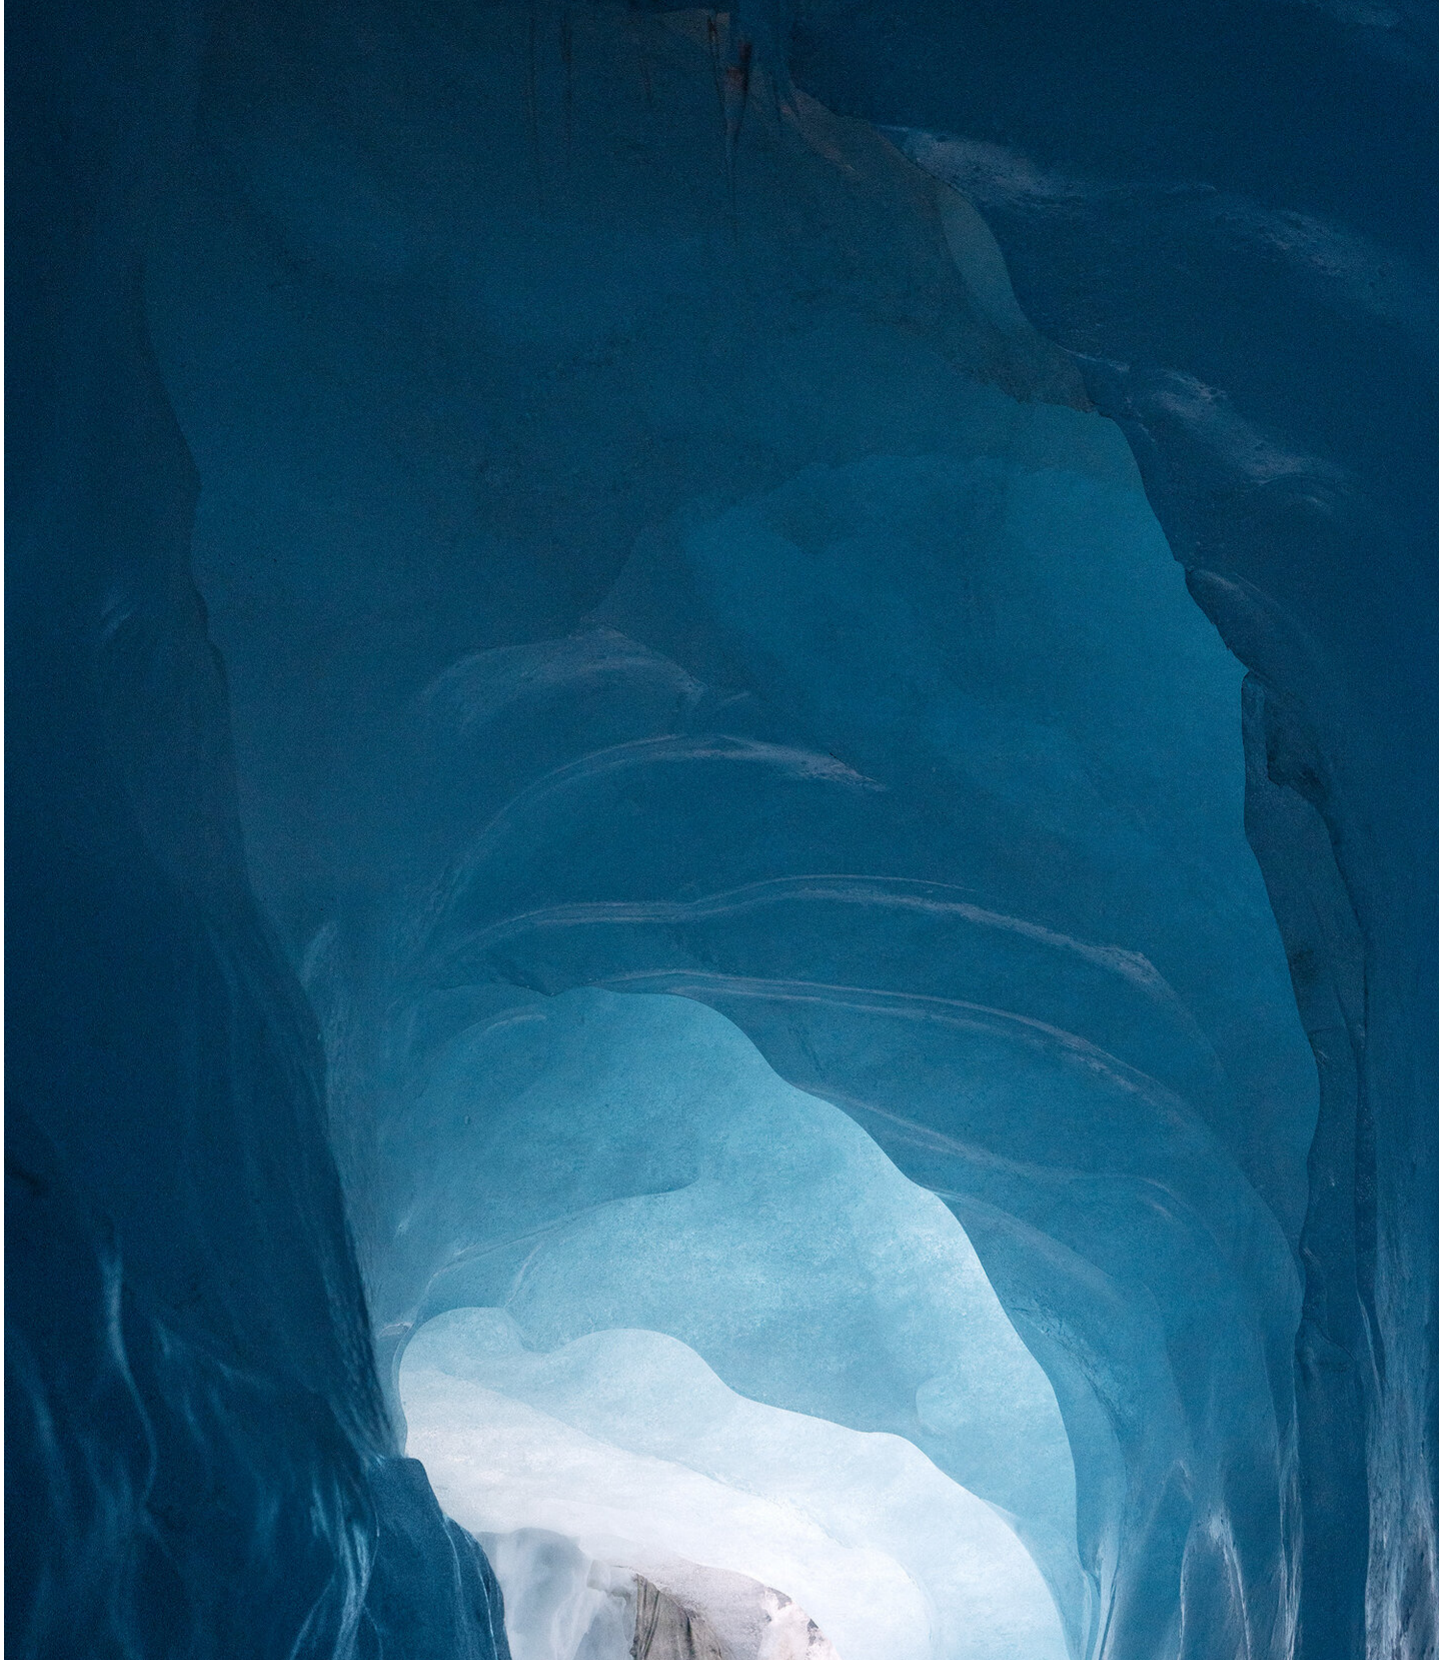

Thomas Wrede  
Rhone Glacier inside #10, 2019  
Glaciers

Pigment print on Fine Art Paper  
80 x 55 cm  
Edition 7 + 1 AP

Pigment print on Fine Art Paper  
150 x 100 cm  
Edition 5 + 2 AP

Pigment print on Fine Art Paper  
46 x 33 cm  
Edition 17 + 3 AP