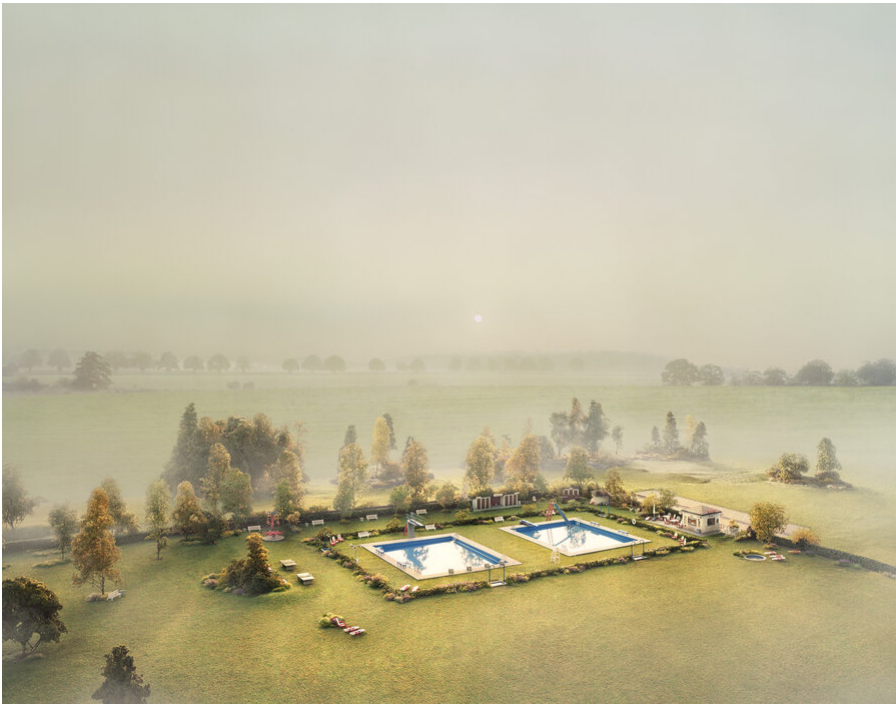

Thomas Wrede  
Open Air Bath, 2019  
Real Landscape  
Work Number: RL 69

Inkjet Print  
40 x 50 cm  
Edition 25

Inkjet Print / Diasec  
95 x 120 cm  
Edition 7 + 2 AP

Inkjet Print / Diasec  
140 x 180 cm  
Edition 5 + 2 AP