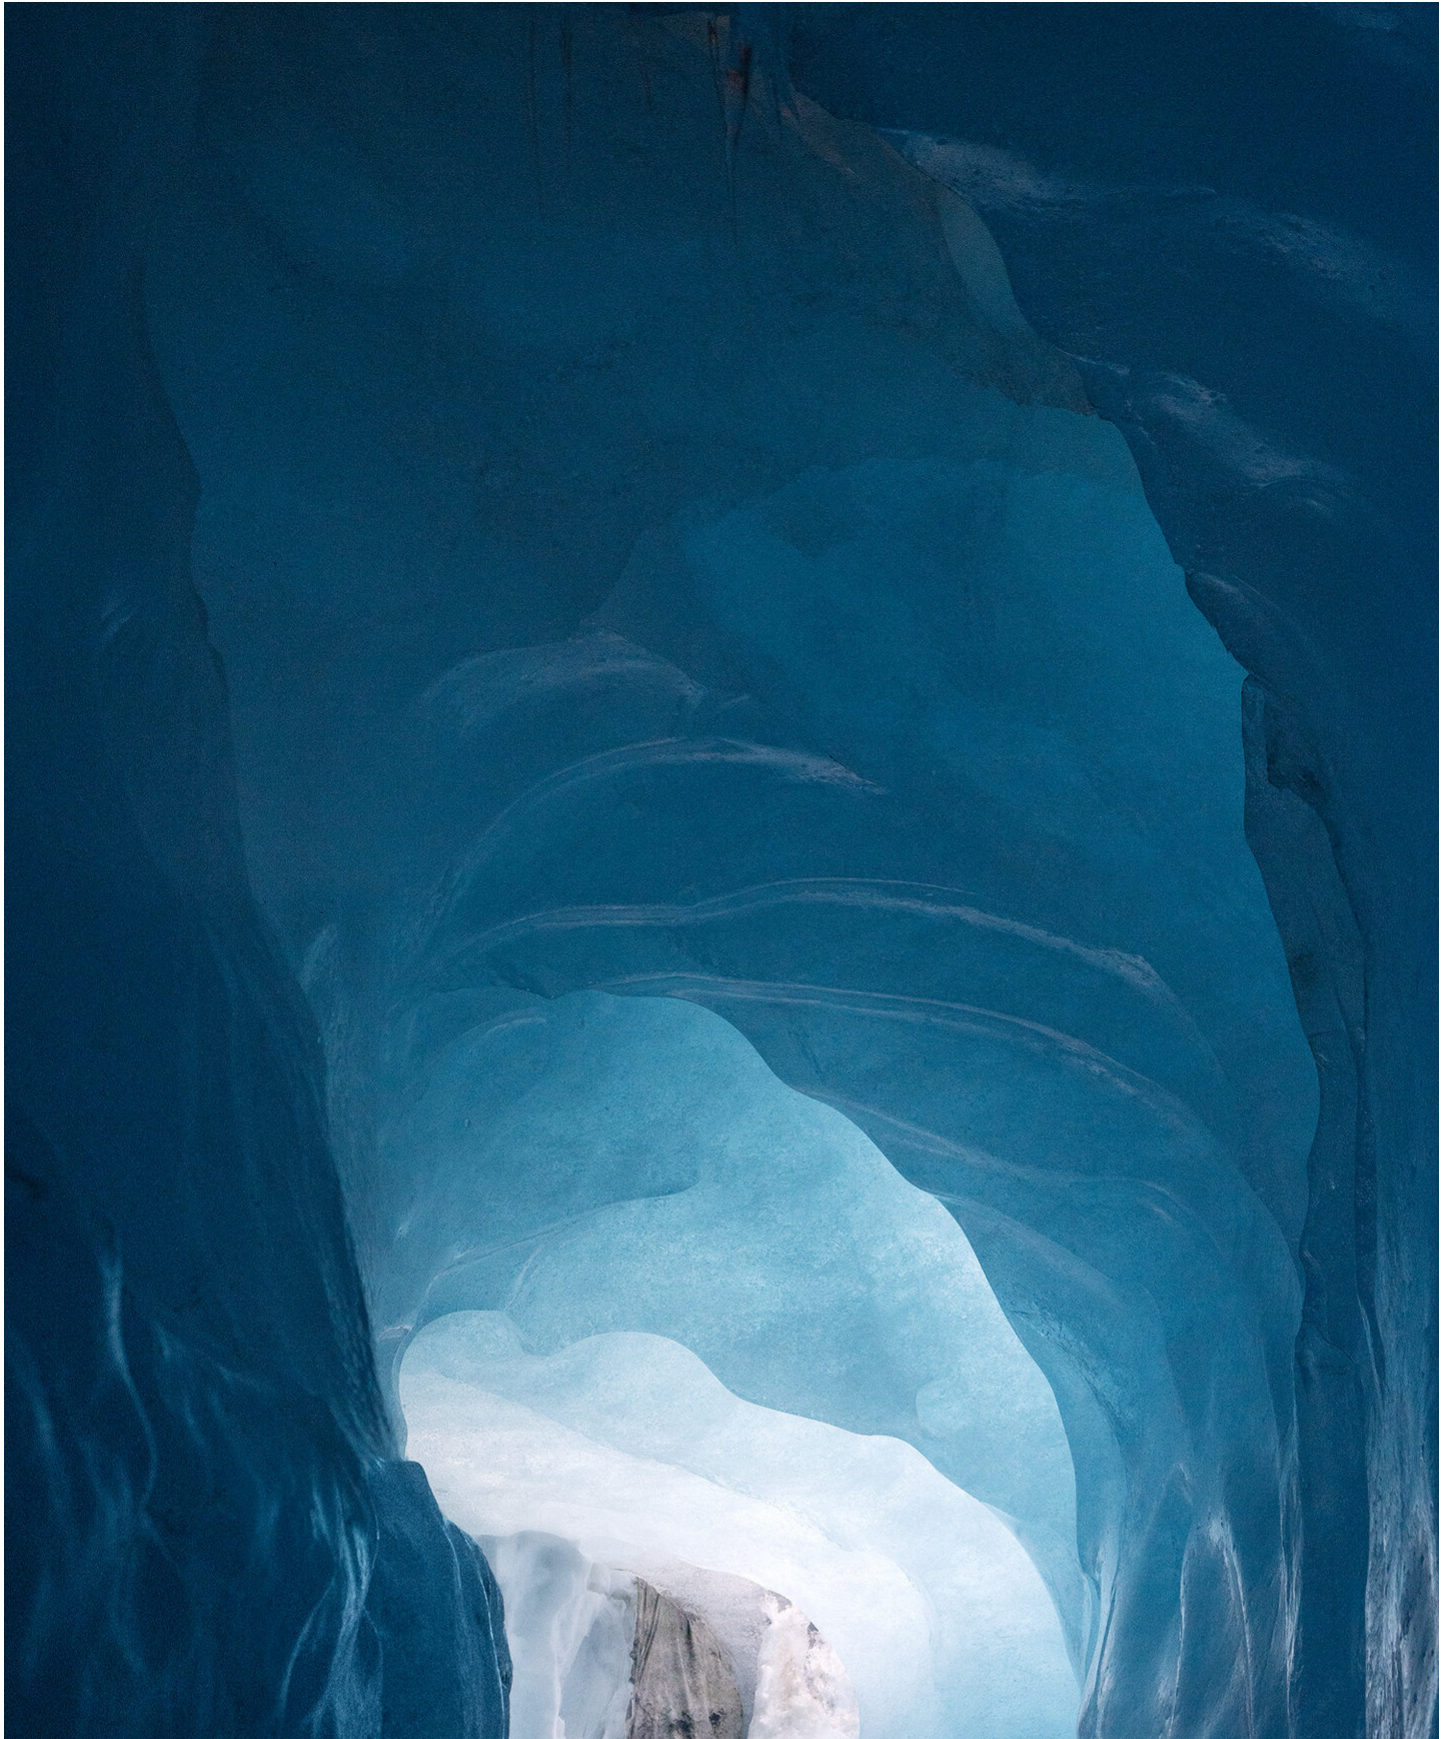

Thomas Wrede  
Rhone Glacier inside #10, 2019  
Glaciers

Pigment print on Fine Art Paper  
80 x 55 cm  
Edition 5 + 2 AP

Pigment print on Fine Art Paper  
150 x 100 cm  
Edition 5 + 2 AP

---

**Bernhard Knaus Fine Art**