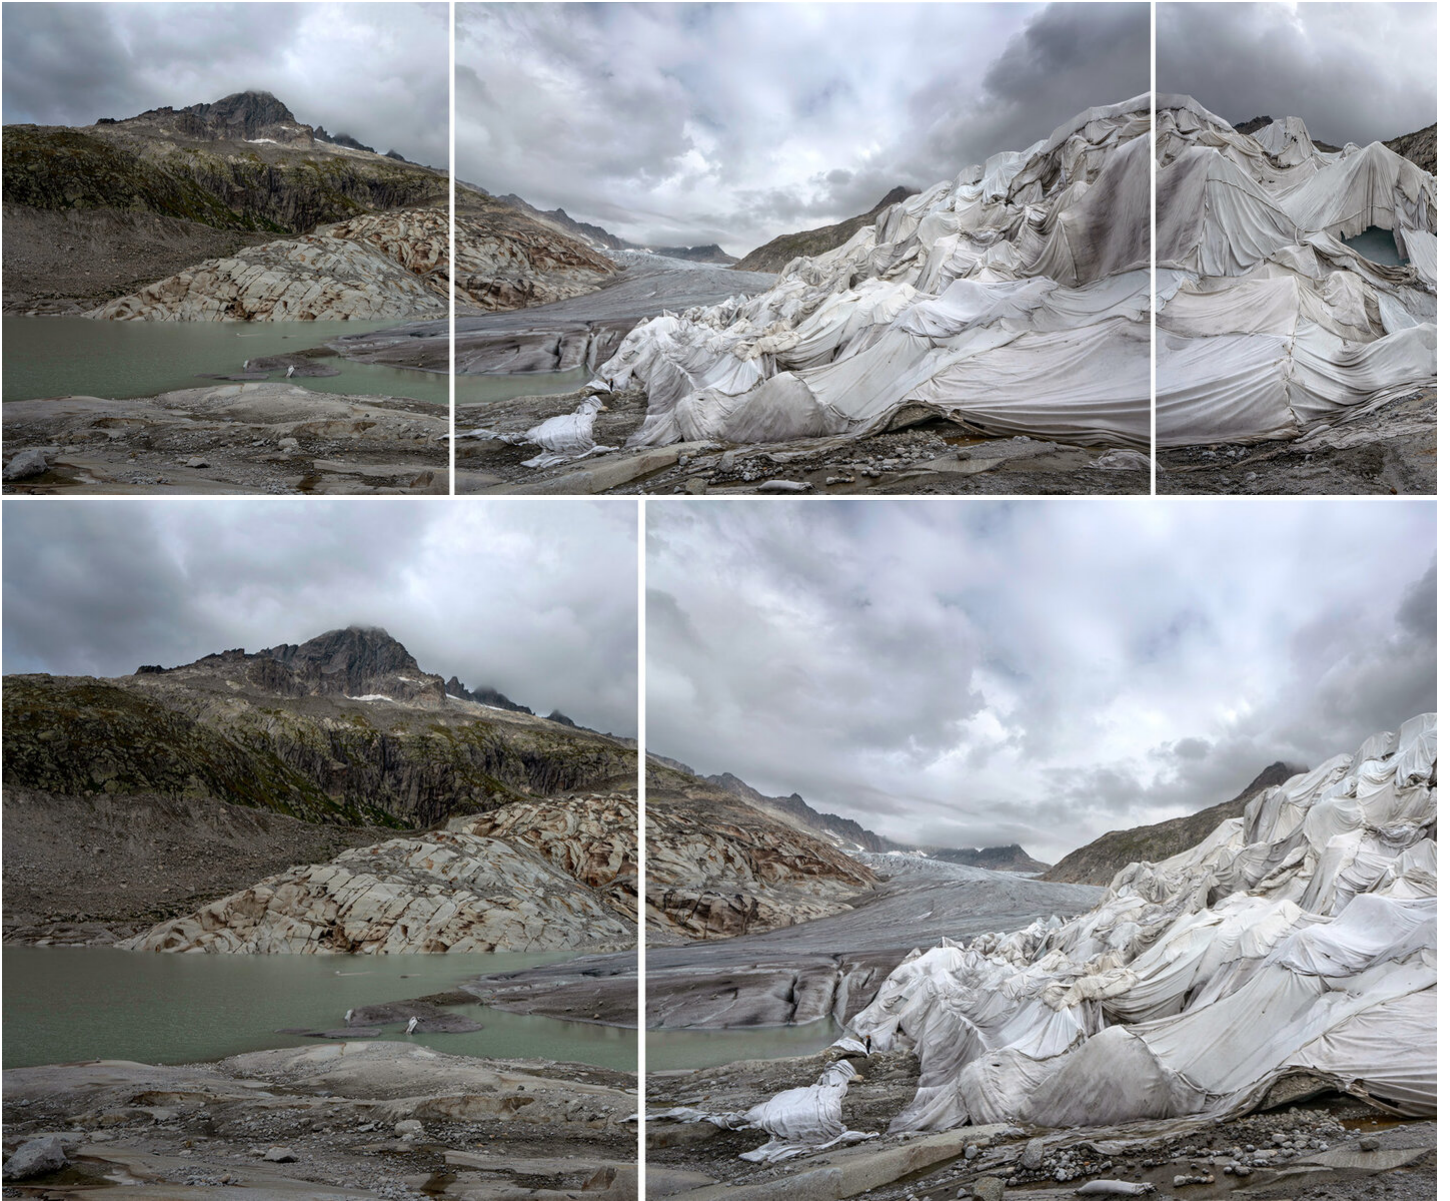

Thomas Wrede
Rhone Glacier II, 2018
Glaciers

Pigment print on Fine Art Paper
Triptych
80 x 260 cm
Edition 5 + 2 AP

Pigment print on Fine Art Paper
Tryptique
120 x 390 cm
Edition 5 + 2 AP

Bernhard Knaus Fine Art