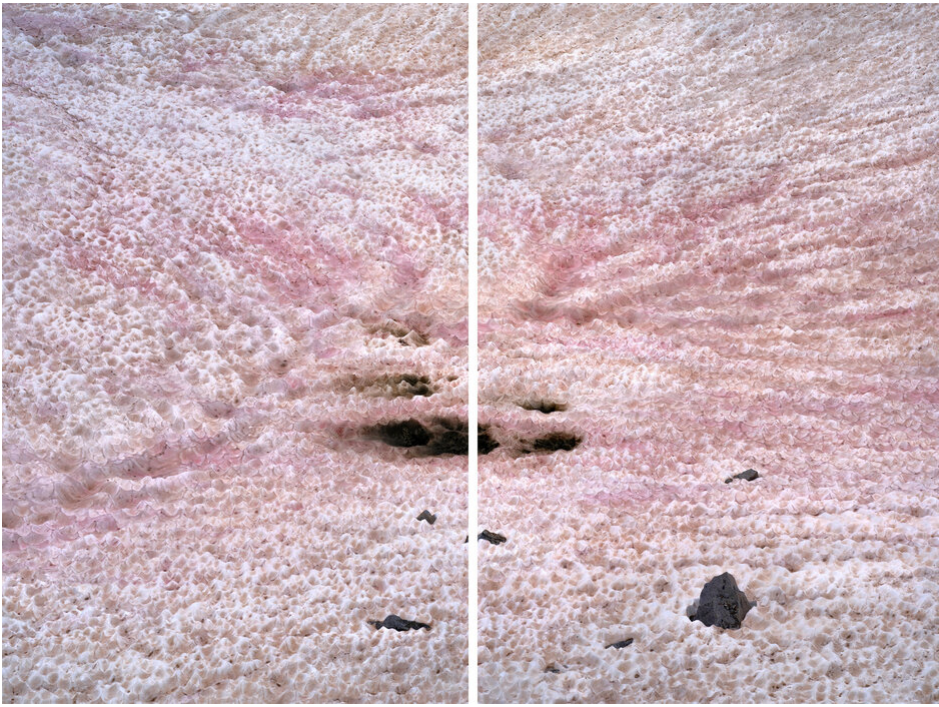

Thomas Wrede  
Presena Gletscher, Blutschnee #1, 2020  
Glaciers  
Work Number: TWr/F 30

Pigment print of fine art paper  
150 x 200 cm | 59 x 78 3/4 in  
Dptych á 150 x 100

Edition 5 + 2 AP

---

**Bernhard Knaus Fine Art**