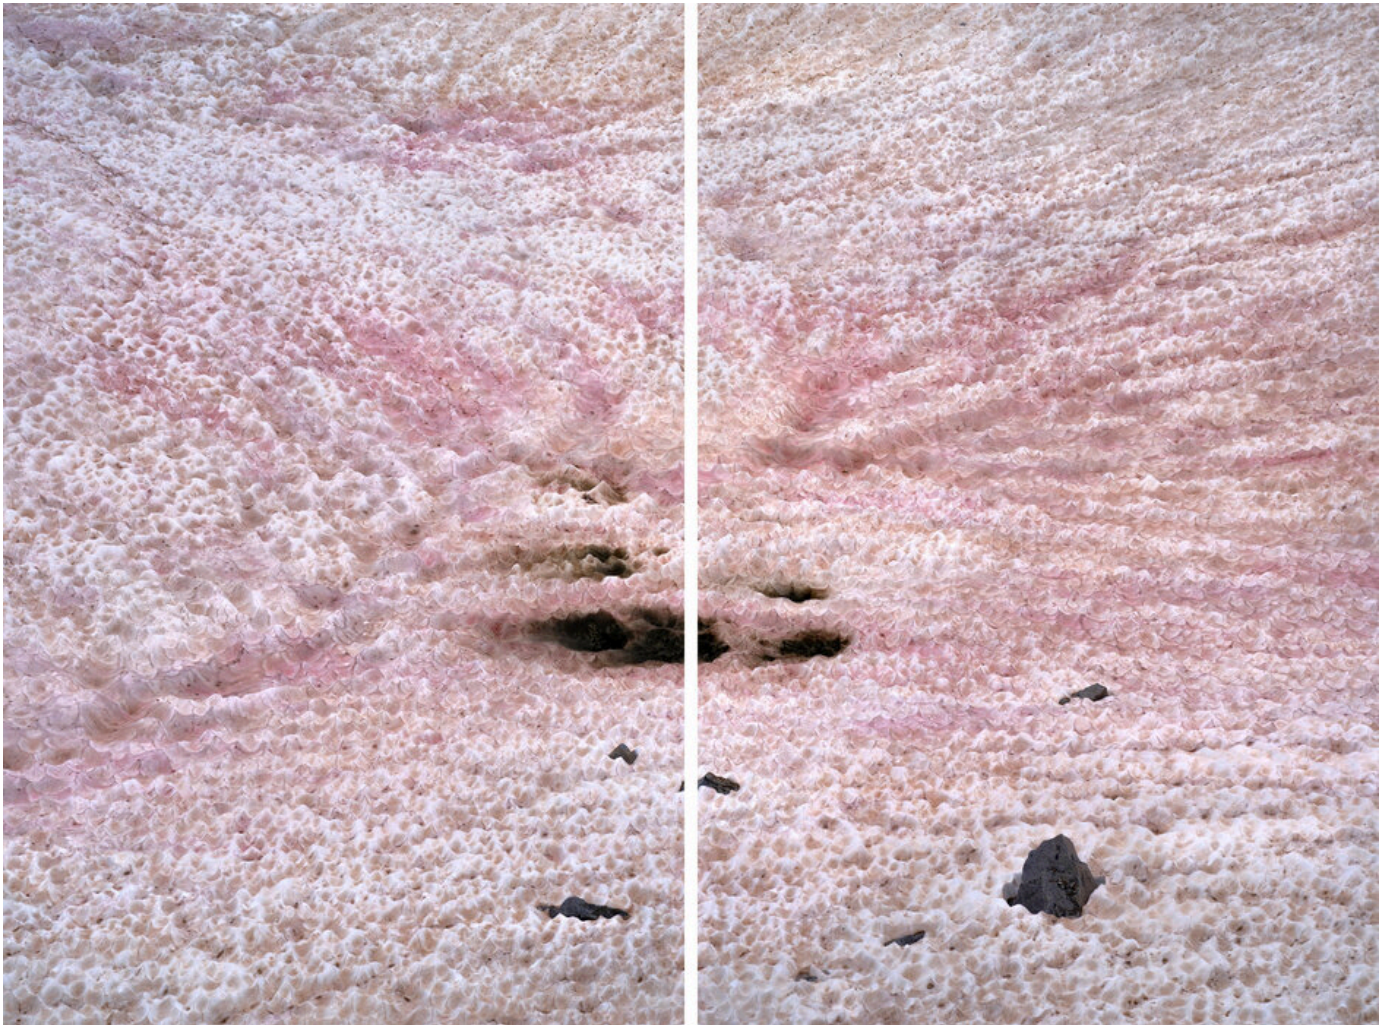

Thomas Wrede

Presena Gletscher, Blutschnee #1, 2020
Glaciers
Work Number: TWr/F 30

Pigment print of fine art paper
150 x 200 cm | 59 x 78 3/4 in
Diptych á 150 x 100

Edition 5 + 2 AP

Bernhard Knaus Fine Art