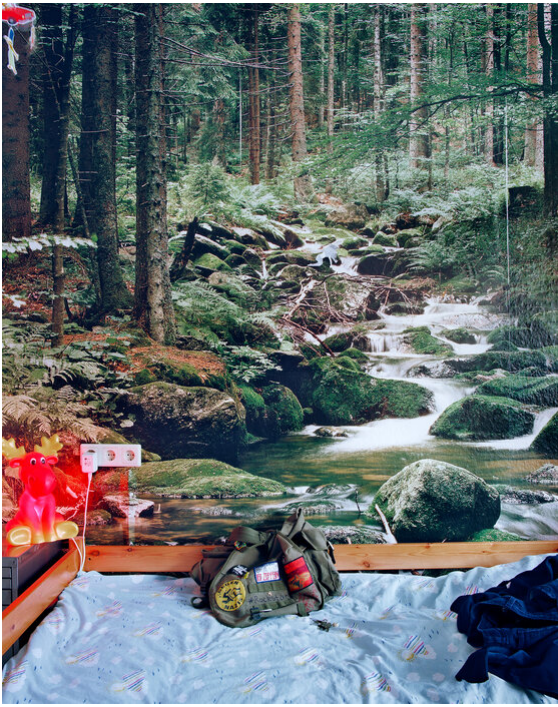

Thomas Wrede

Roter Elch und Rucksack am Waldbach, 2000  
Domestic Landscapes

Inkjet print on Aluminium  
53 x 39 cm  
Edition 12 + 3 AP

Inkjet print on Aluminium  
110 x 87 cm  
Edition 7 + 3 AP

---

**Bernhard Knaus Fine Art**