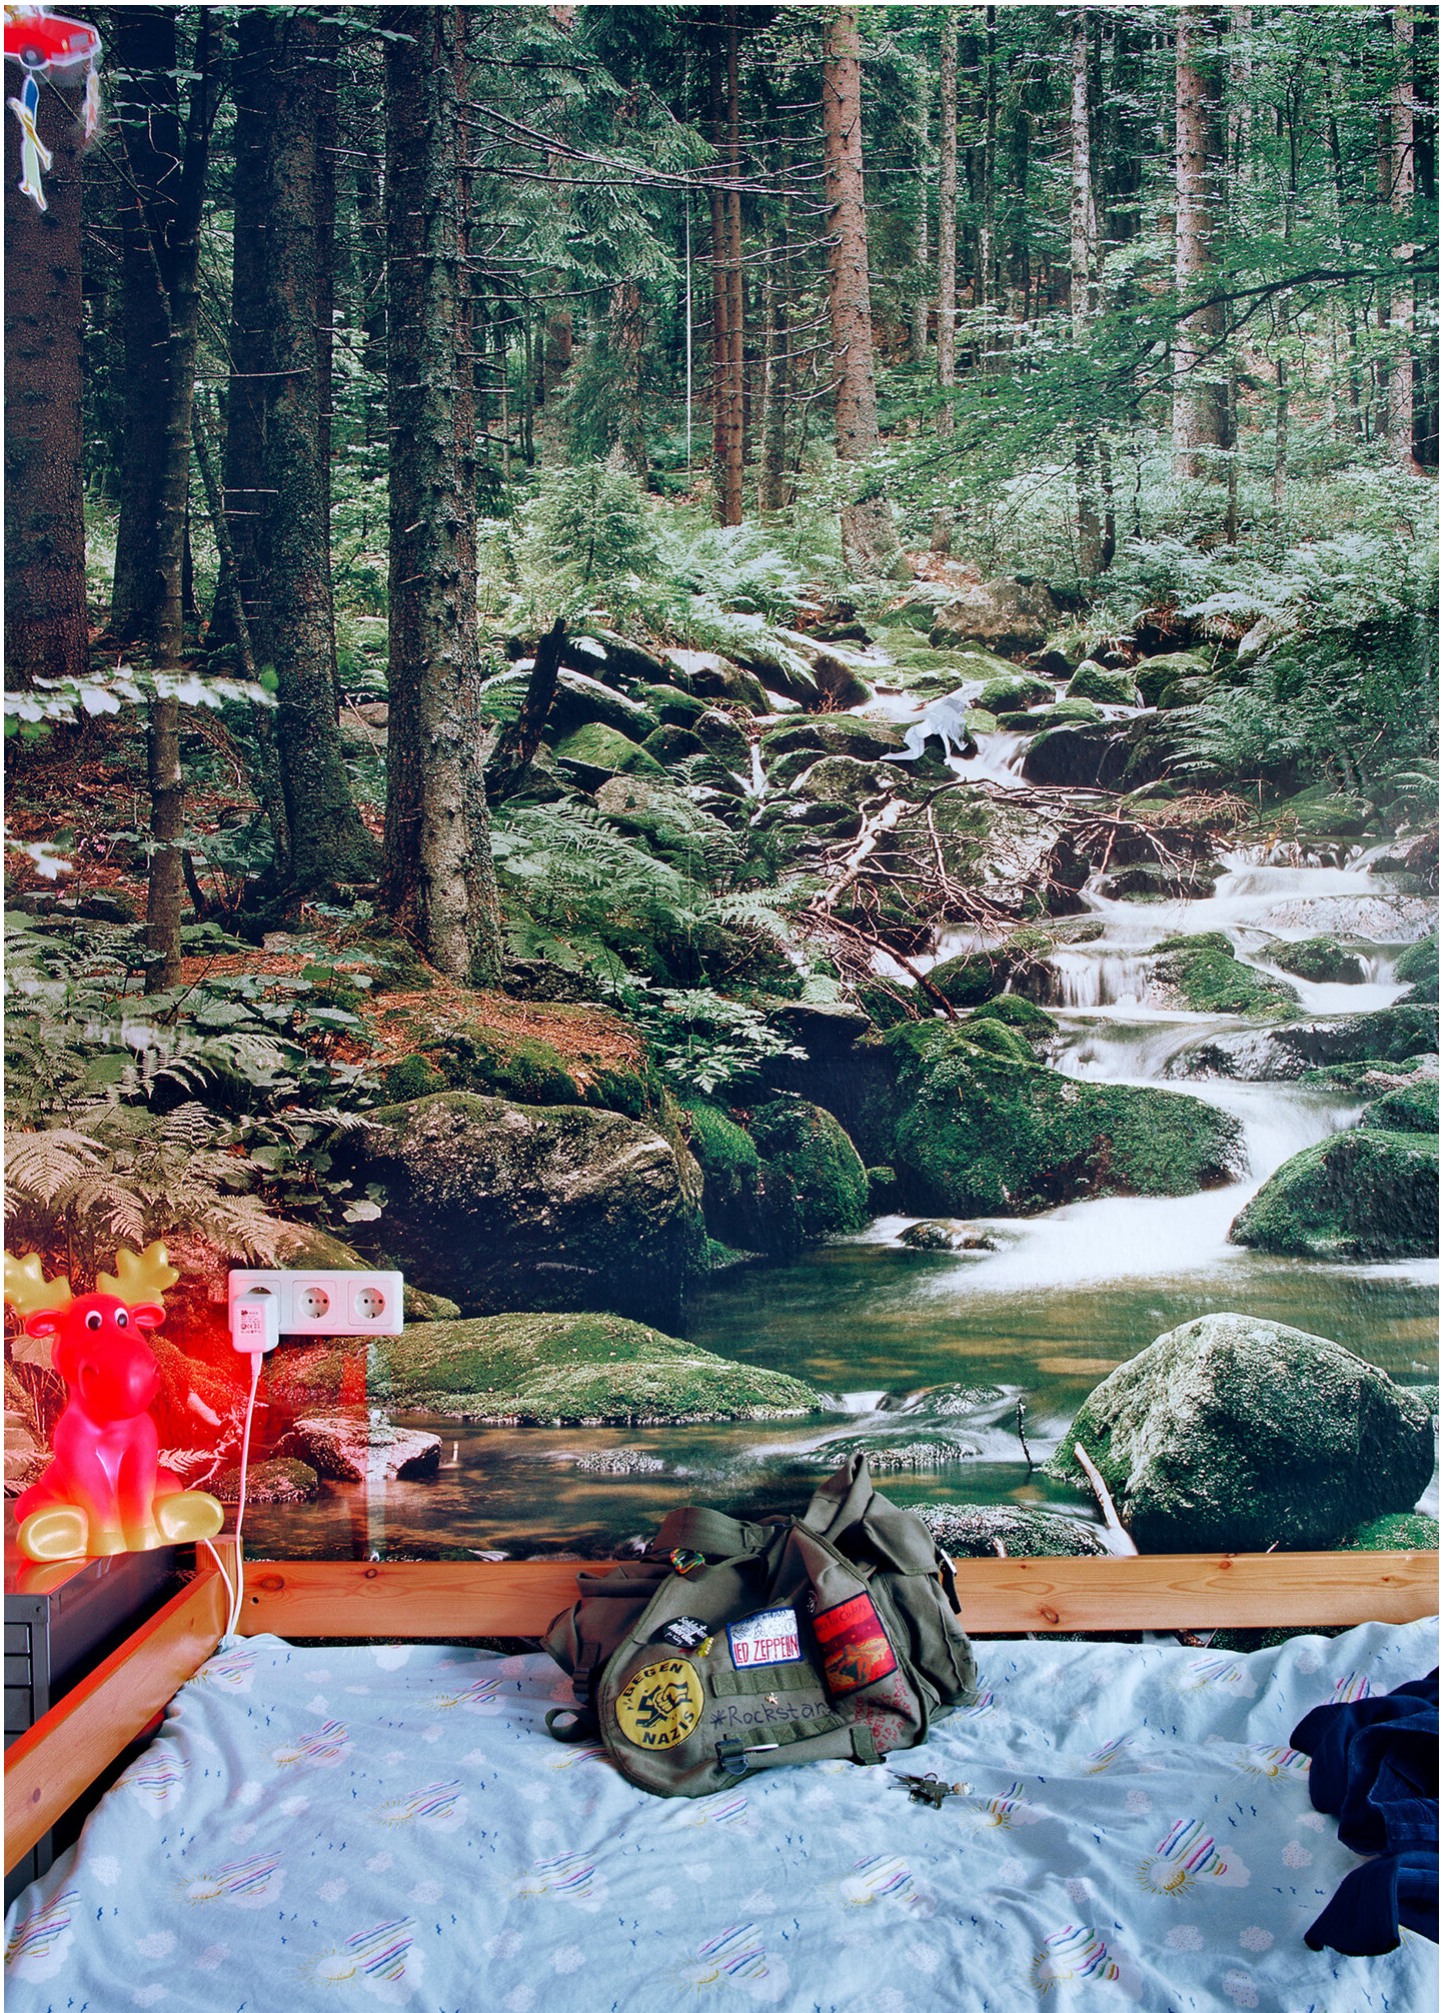

Thomas Wrede

Roter Elch und Rucksack am Waldbach, 2000  
Domestic Landscapes

Inkjet print on Aluminium  
53 x 39 cm  
Edition 12 + 3 AP

Inkjet print on Aluminium  
110 x 87 cm  
Edition 7 + 3 AP

---

**Bernhard Knaus Fine Art**