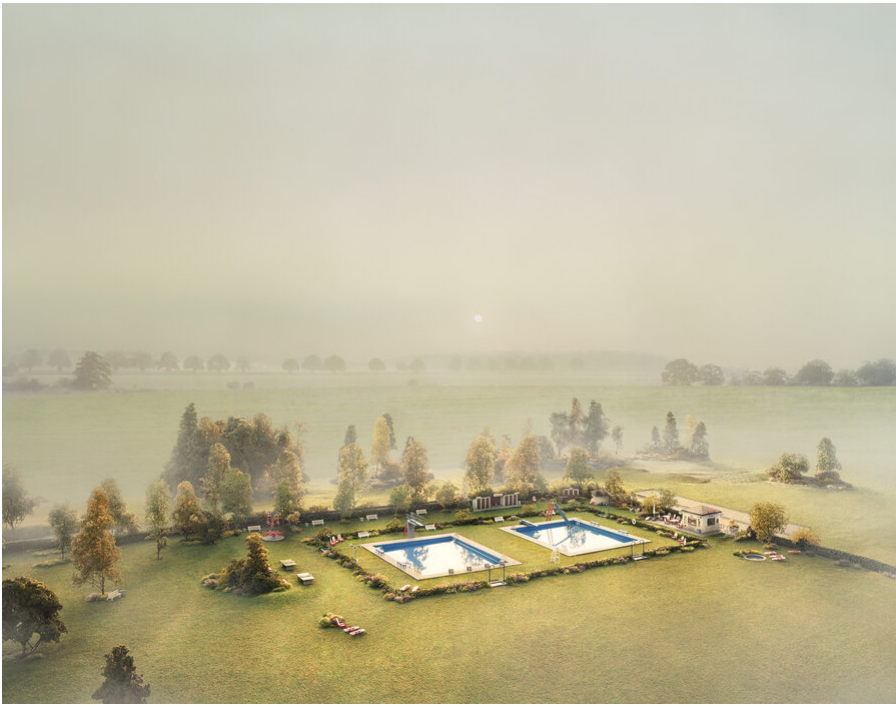

Thomas Wrede
Open Air Bath, 2019
Real Landscape
Work Number: RL 69

Inkjet Print
40 x 50 cm
Edition 25

Inkjet Print / Diasec
95 x 120 cm
Edition 7 + 2 AP

Inkjet Print / Diasec
140 x 180 cm
Edition 5 + 2 AP