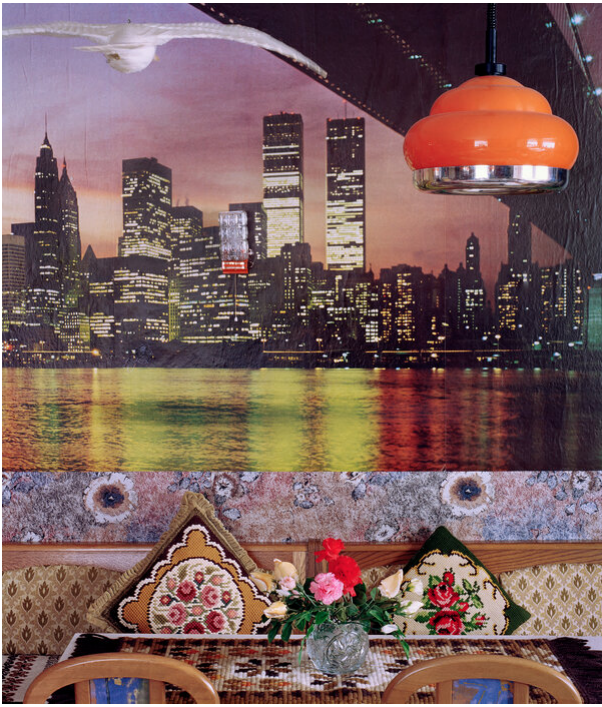

Thomas Wrede

Nordseemöwe vor Manhattan, 2001  
Domestic Landscapes

Inkjet print on Aluminium  
53 x 42 cm  
Edition 12 + 3 AP

Inkjet print on Aluminium  
110 x 95 cm  
Edition 7 + 3 AP

---

**Bernhard Knaus Fine Art**