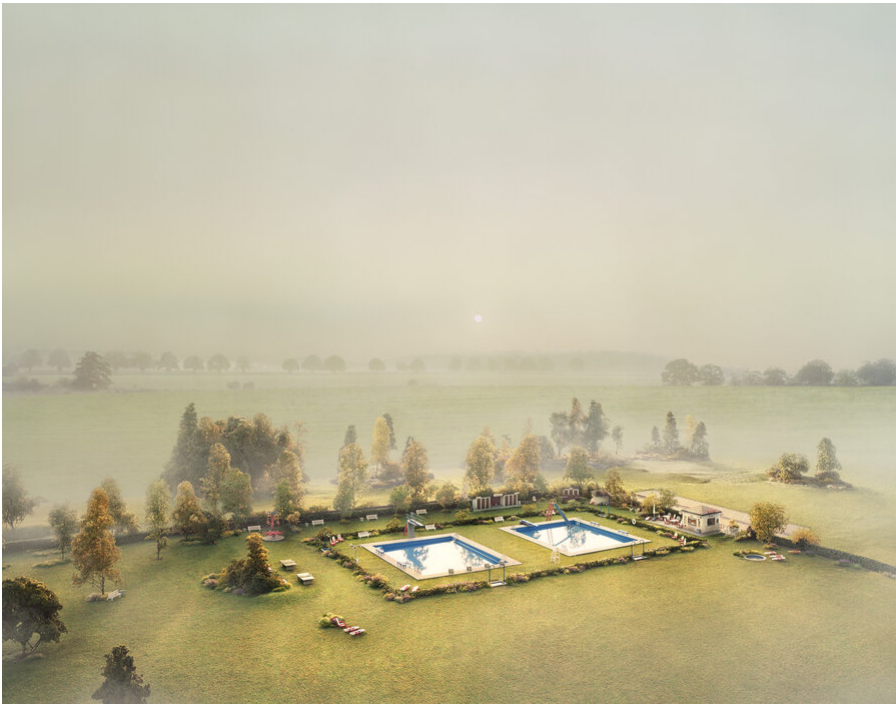

Thomas Wrede  
Open Air Bath, 2019  
Real Landscapes  
Work Number: RL 69

Inkjet Print  
40 x 50 cm  
Edition 25

Inkjet Print / Diasec  
95 x 120 cm  
Edition 7 + 2 AP

Inkjet Print / Diasec  
140 x 180 cm  
Edition 5 + 2 AP