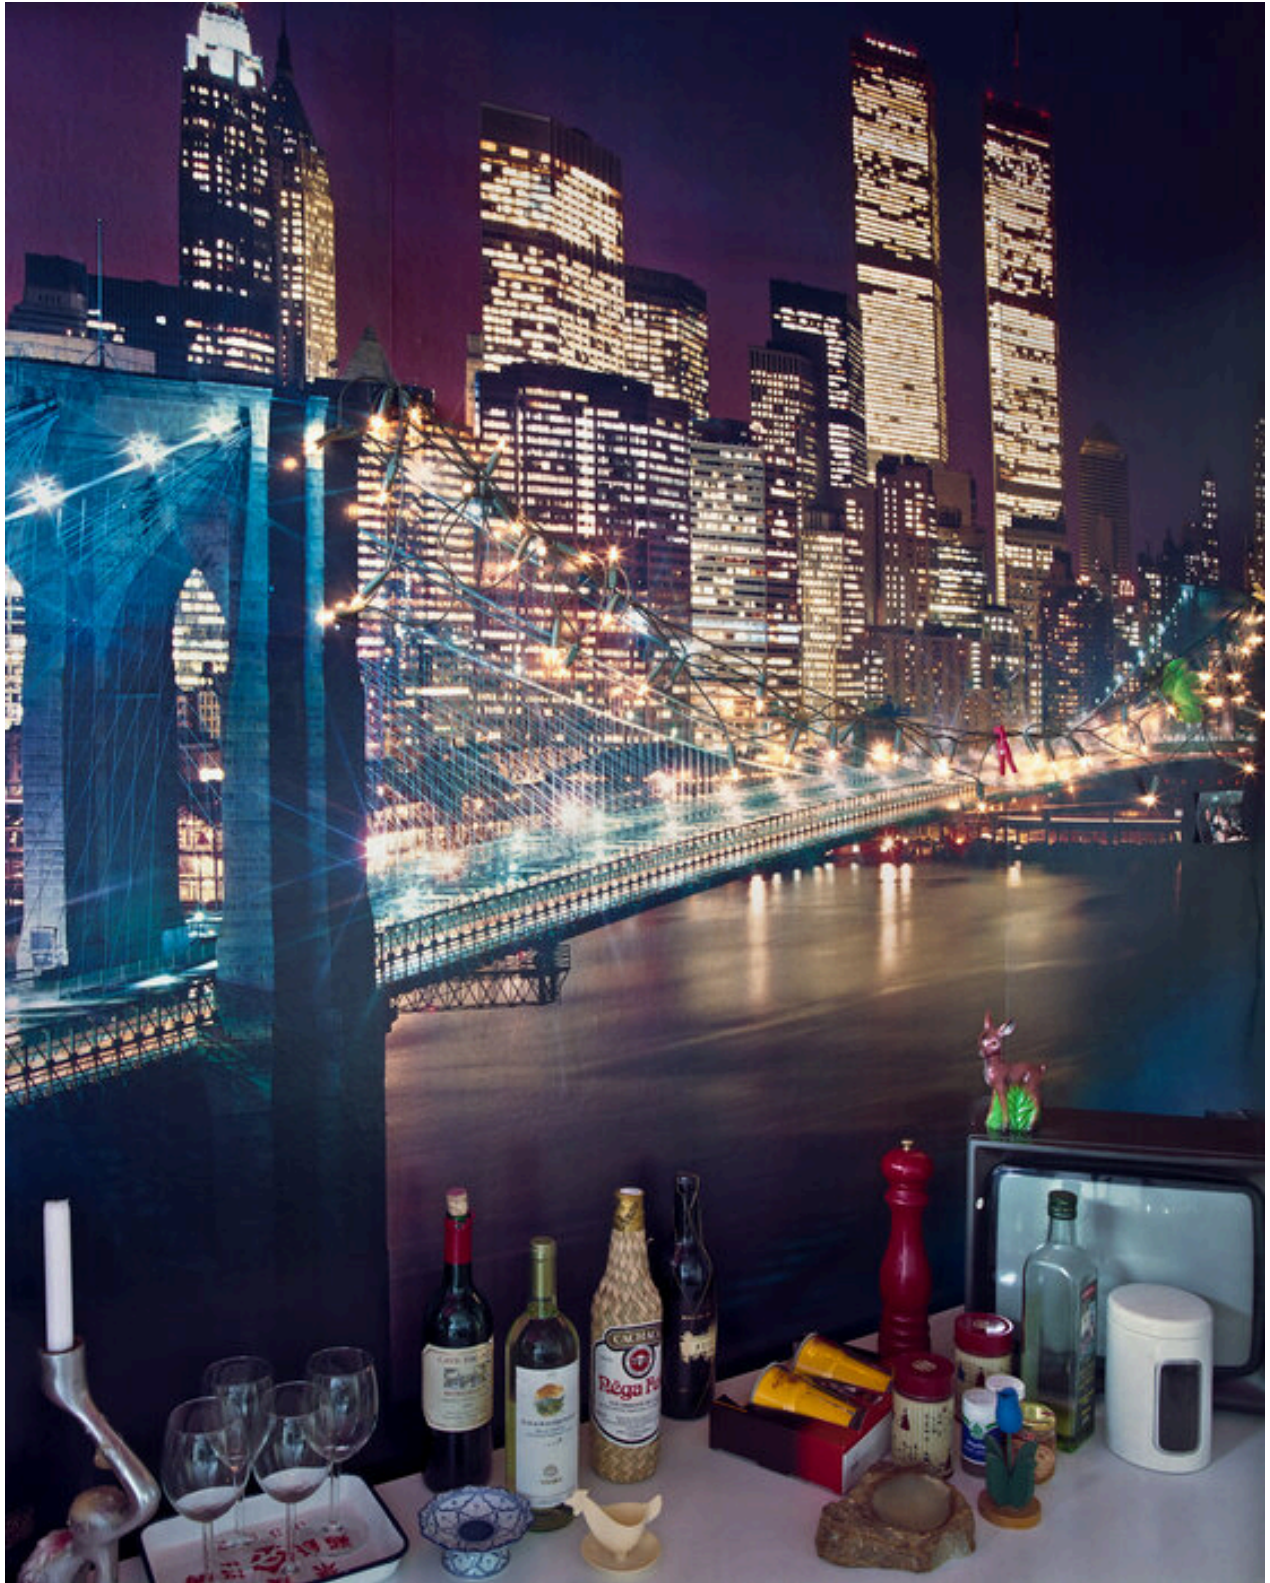

BERNHARD | FINE
KNAUS | ART

Thomas Wrede

Brooklyn Bridge in Frankfurt Kitchen, 2001
Domestic Landscapes

Inkjet print on Aluminium
53 x 42 cm
Edition 12 + 3 AP

Inkjet print on Aluminium
110 x 91 cm
Edition 7 + 3 AP