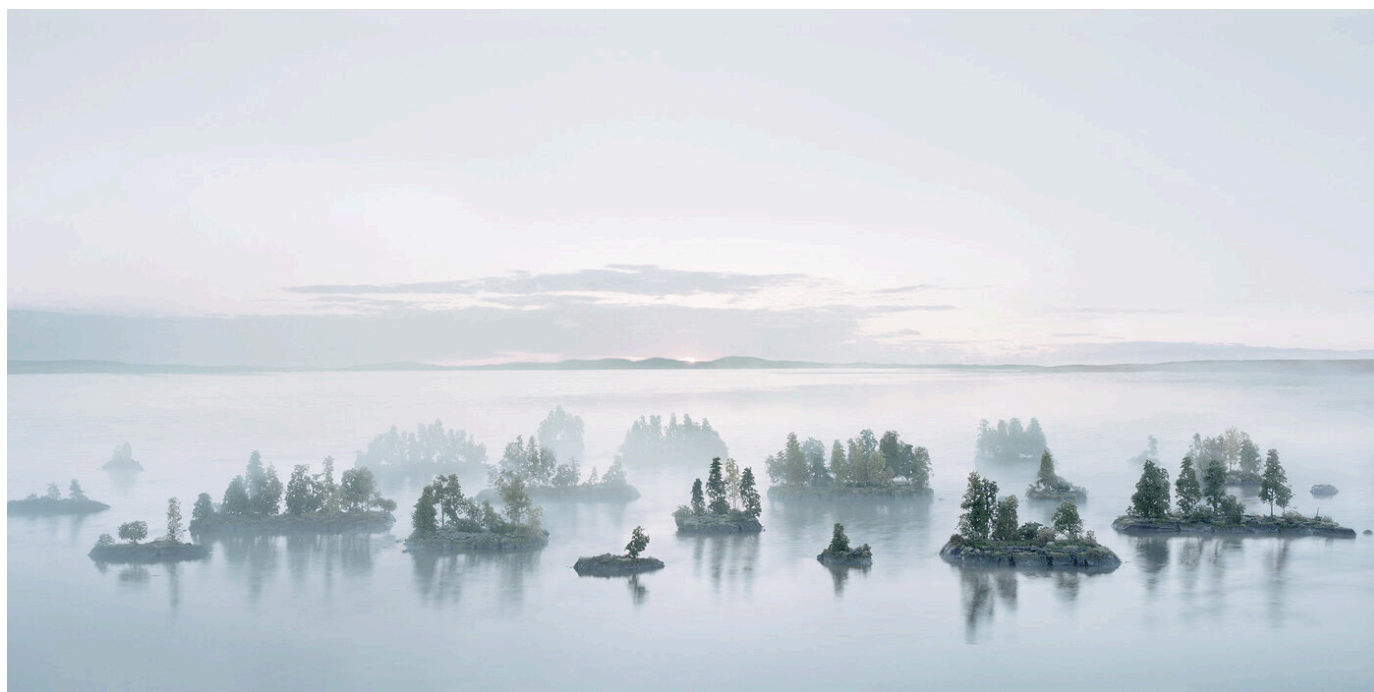

Thomas Wrede

Early morning by the coral pellaia islands, 2016
Real Landscape
Work Number: RL 66

Inkjet Print
40 x 68 cm
Edition 25

Inkjet Print / Diasec
80 x 160 cm
Edition 7 + 2 AP

Inkjet Print / Diasec
120 x 250 cm
Edition 5 + 2 AP