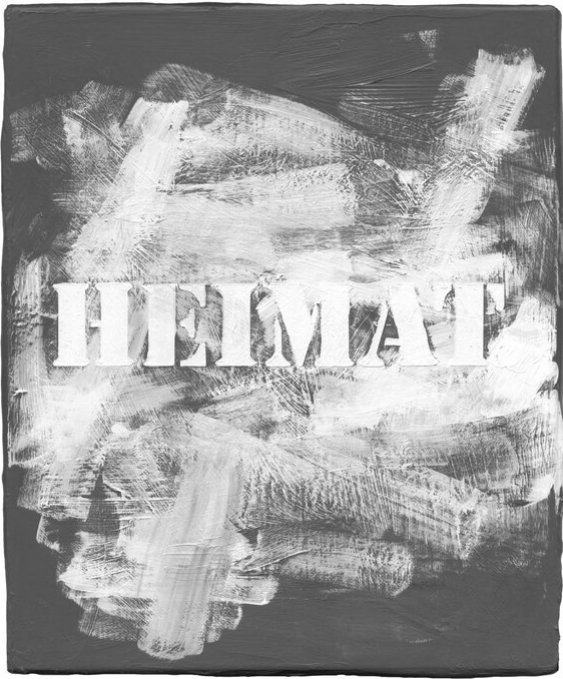

Bernhard Knaus Fine Art

Niddastrasse 84
60329 Frankfurt am Main
Fon +49 (0)69 244 507 68
knaus@bernhardknaus.de
bernhardknaus.com

© Bernhard Knaus 2021