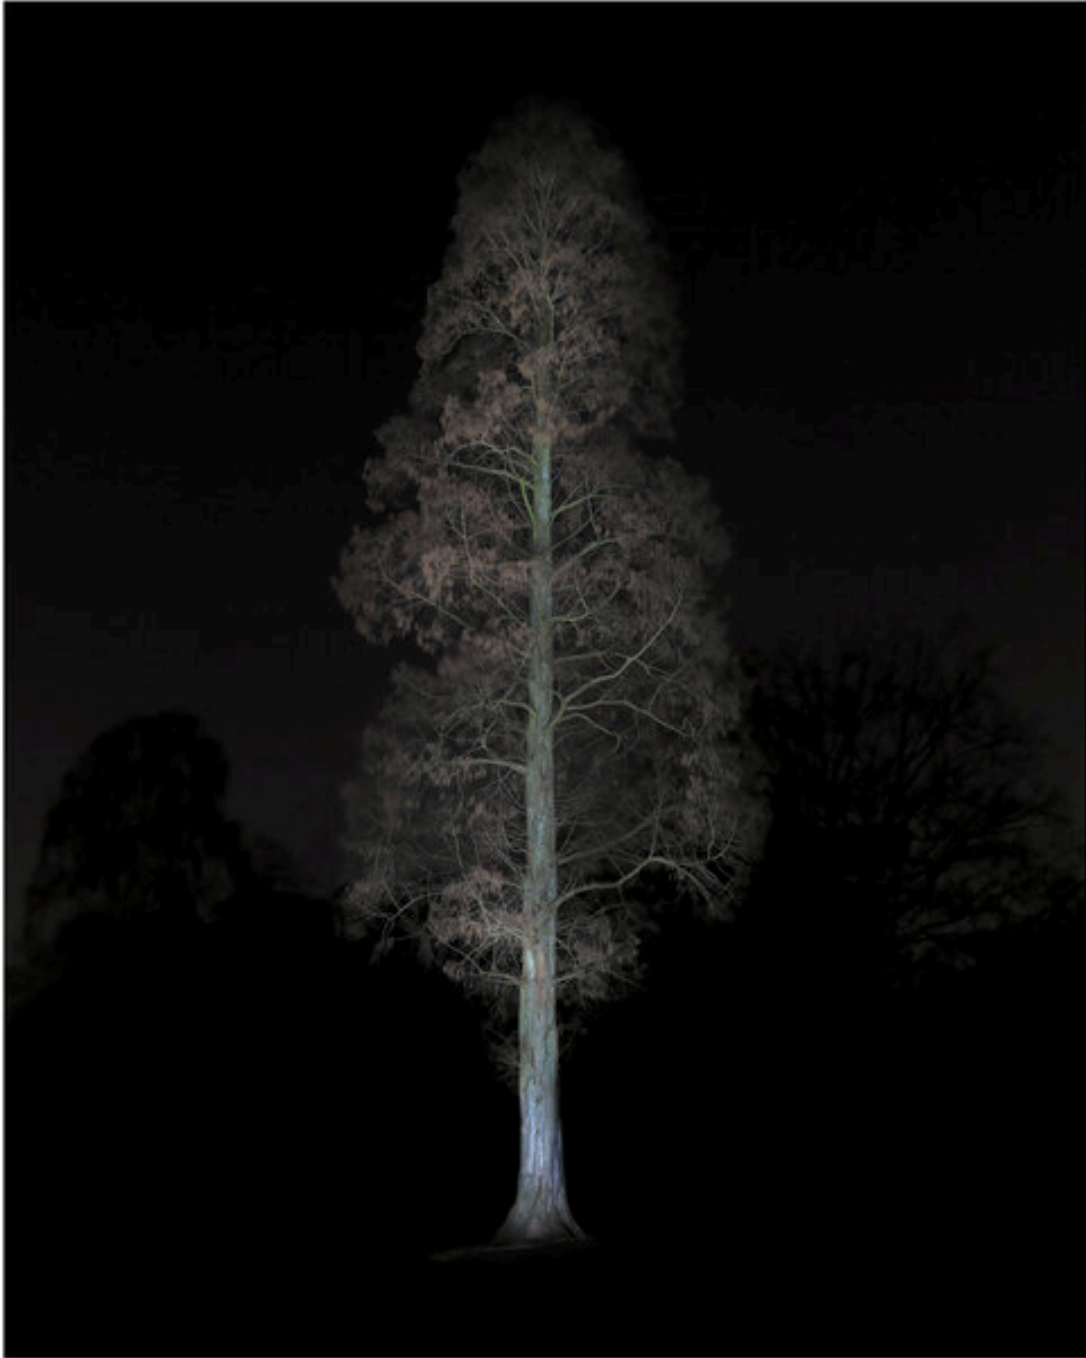

Bernhard Knaus Fine Art

Niddastrasse 84
60329 Frankfurt am Main
Fon +49 (0)69 244 507 68
knaus@bernhardknaus.de
bernhardknaus.com