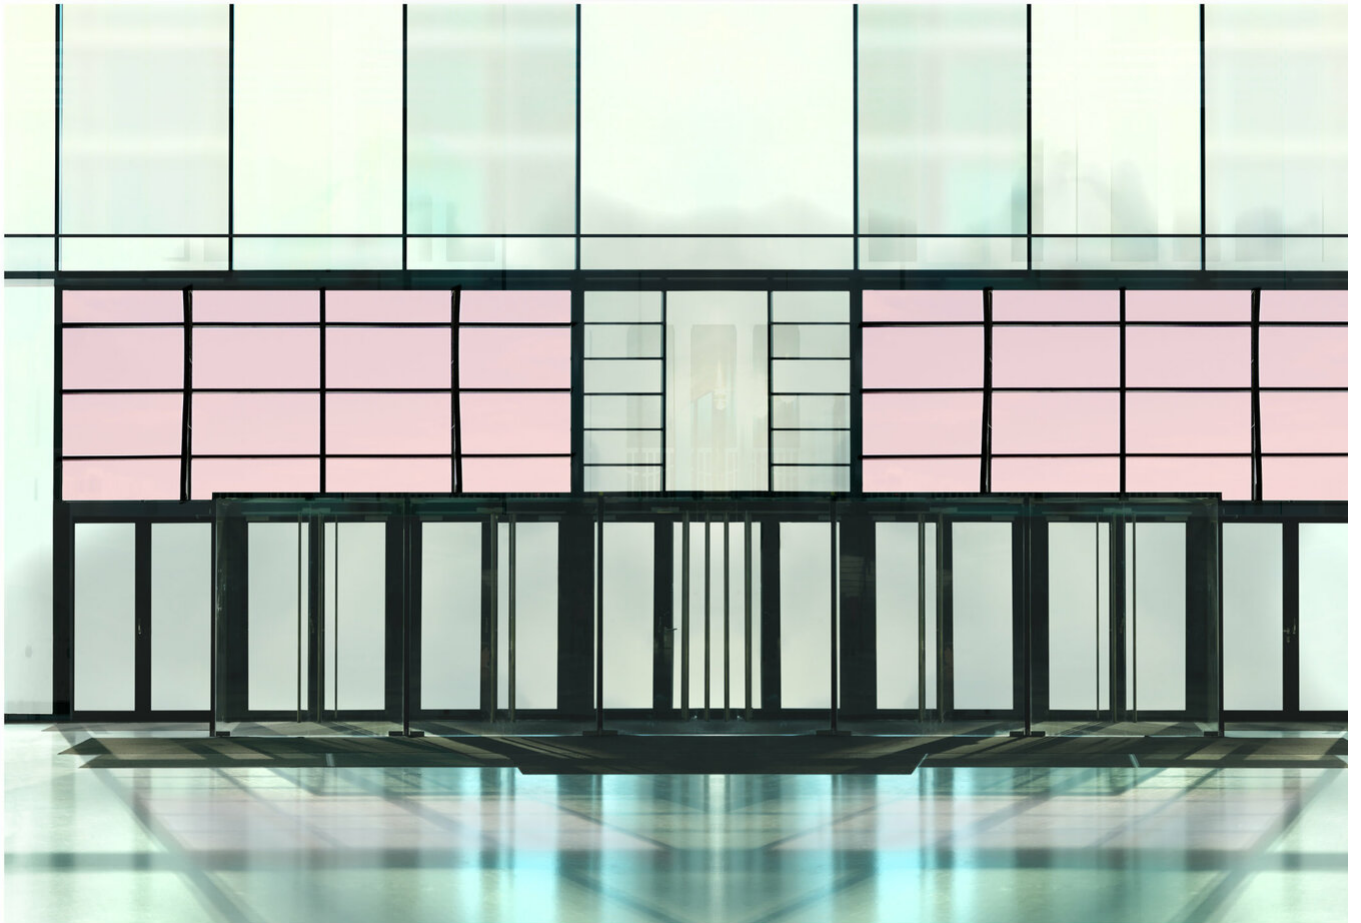

Ralf Peters
Shine 2, 2023
Architecture

Inkjet print
60 x 87 cm
Edition 5 + 2 AP

Inkjet-Print on Alu, framed
110 x 160 cm
Edition 5 + 2 AP

C-Print on Alu, framed
160 x 232 cm
Edition 3 + 1 AP

Bernhard Knaus Fine Art