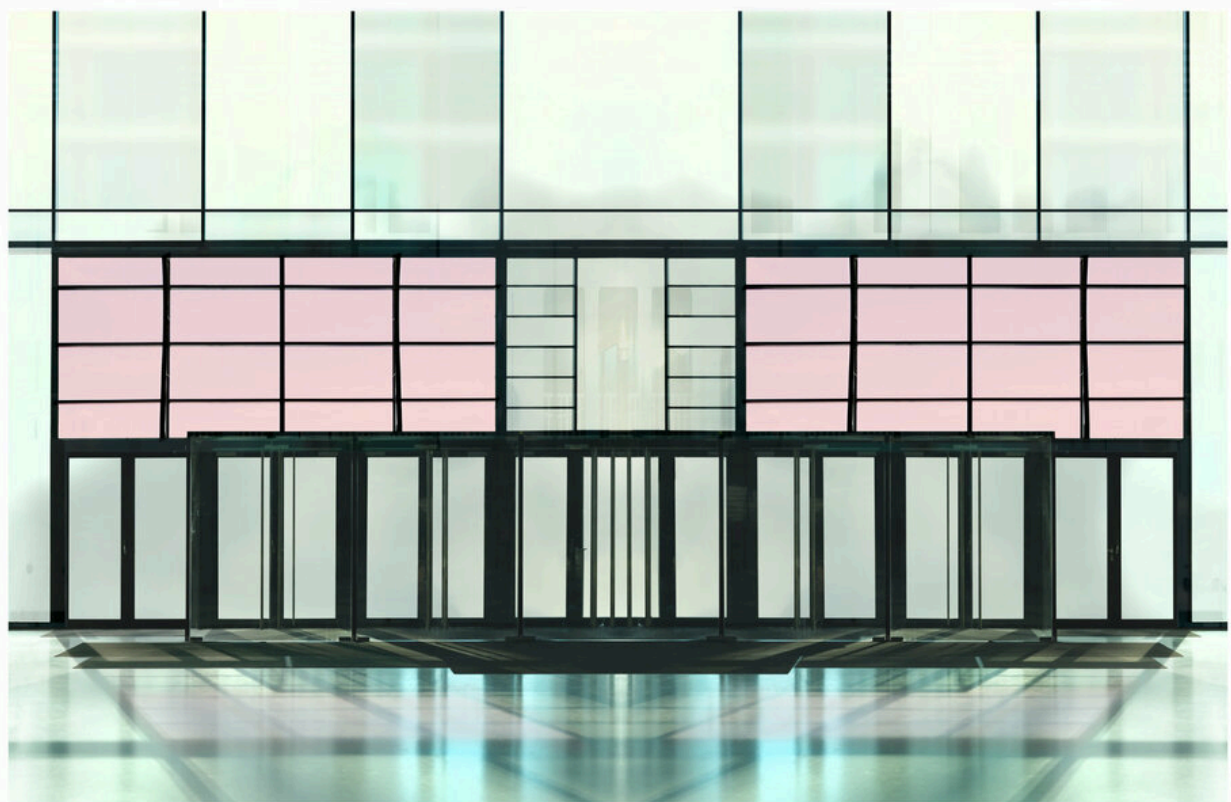

Ralf Peters

Shine 2, 2023
Architecture

Inkjet print
60 x 87 cm
Edition 5 + 2 AP

Inkjet-Print on Alu, framed
110 x 160 cm
Edition 5 + 2 AP

C-Print on Alu, framed
160 x 232 cm
Edition 3 + 1 AP

Bernhard Knaus Fine Art