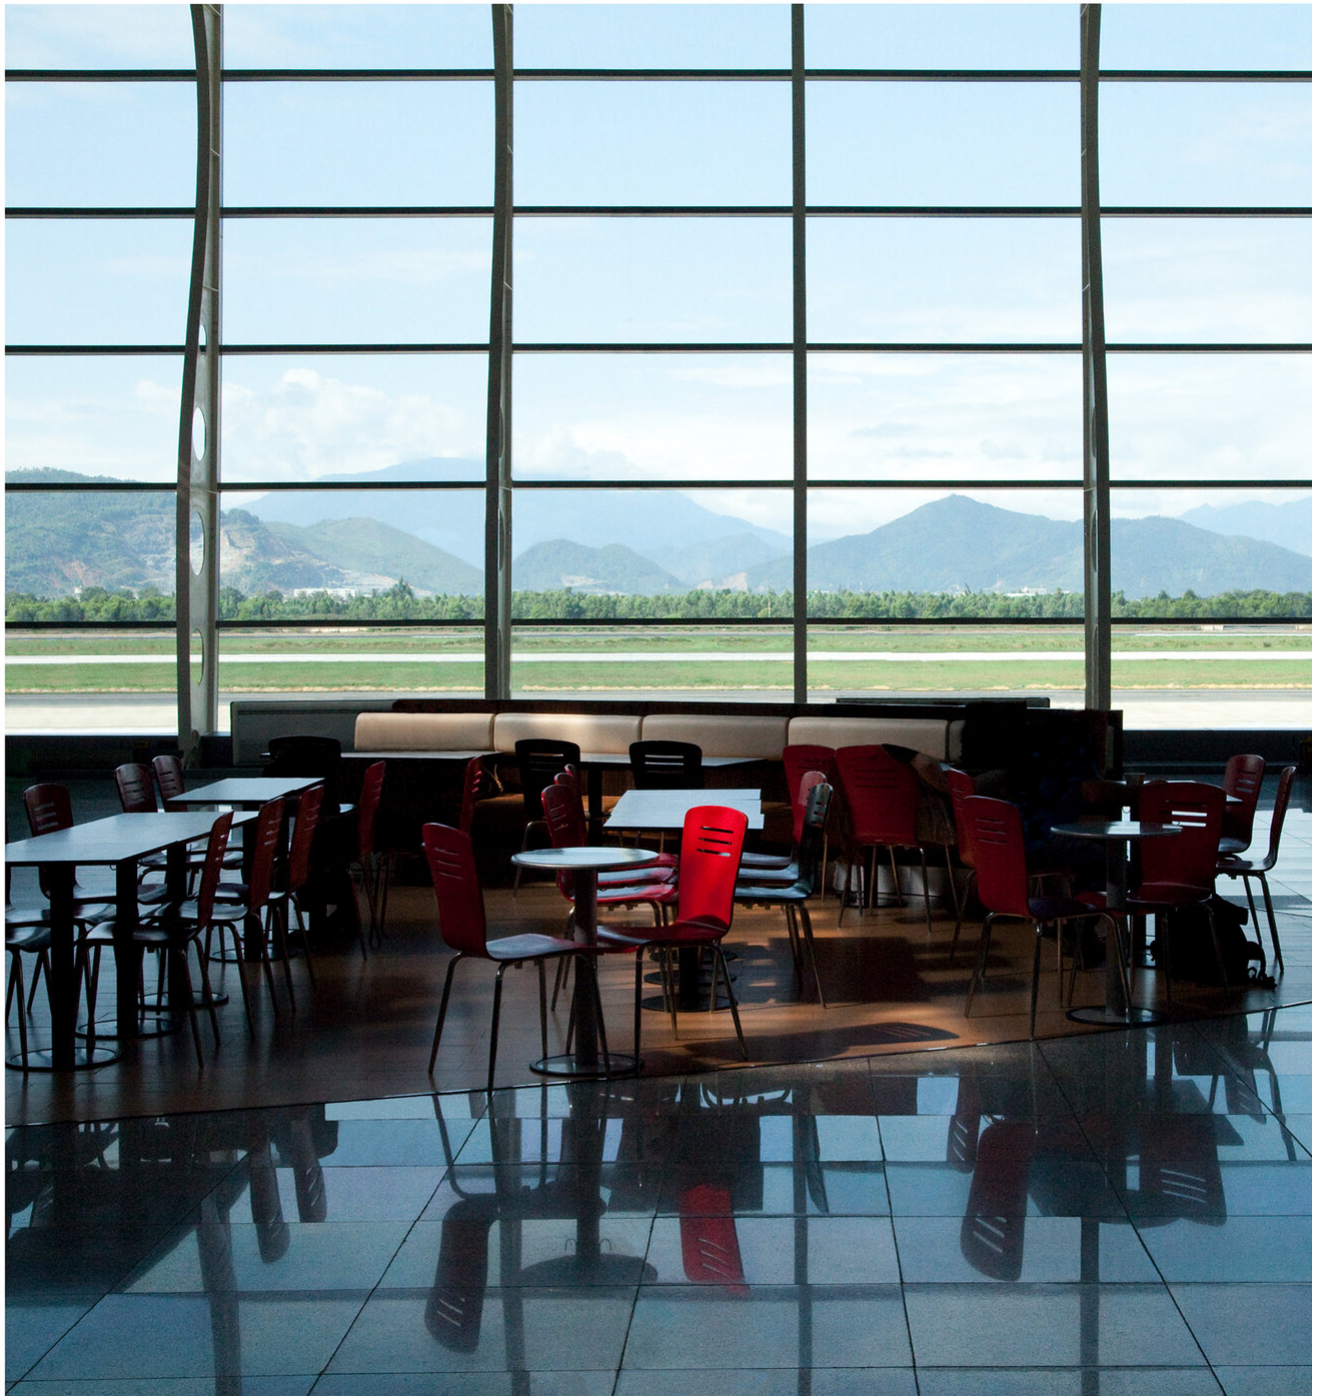

Ralf Peters
Chair Red, 2017
Architecture

C-print, diasec
110 x 106 cm | 43 1/3 x 41 3/4 in
Edition 5 + 2 AP

C-print, diasec
155,5 x 150 cm | 61 1/4 x 59 in
Edition 3 + 1 AP

Bernhard Knaus Fine Art

Niddastrasse 84
60329 Frankfurt am Main
Fon +49 (0)69 244 507 68
knaus@bernhardknaus.de
bernhardknaus.com