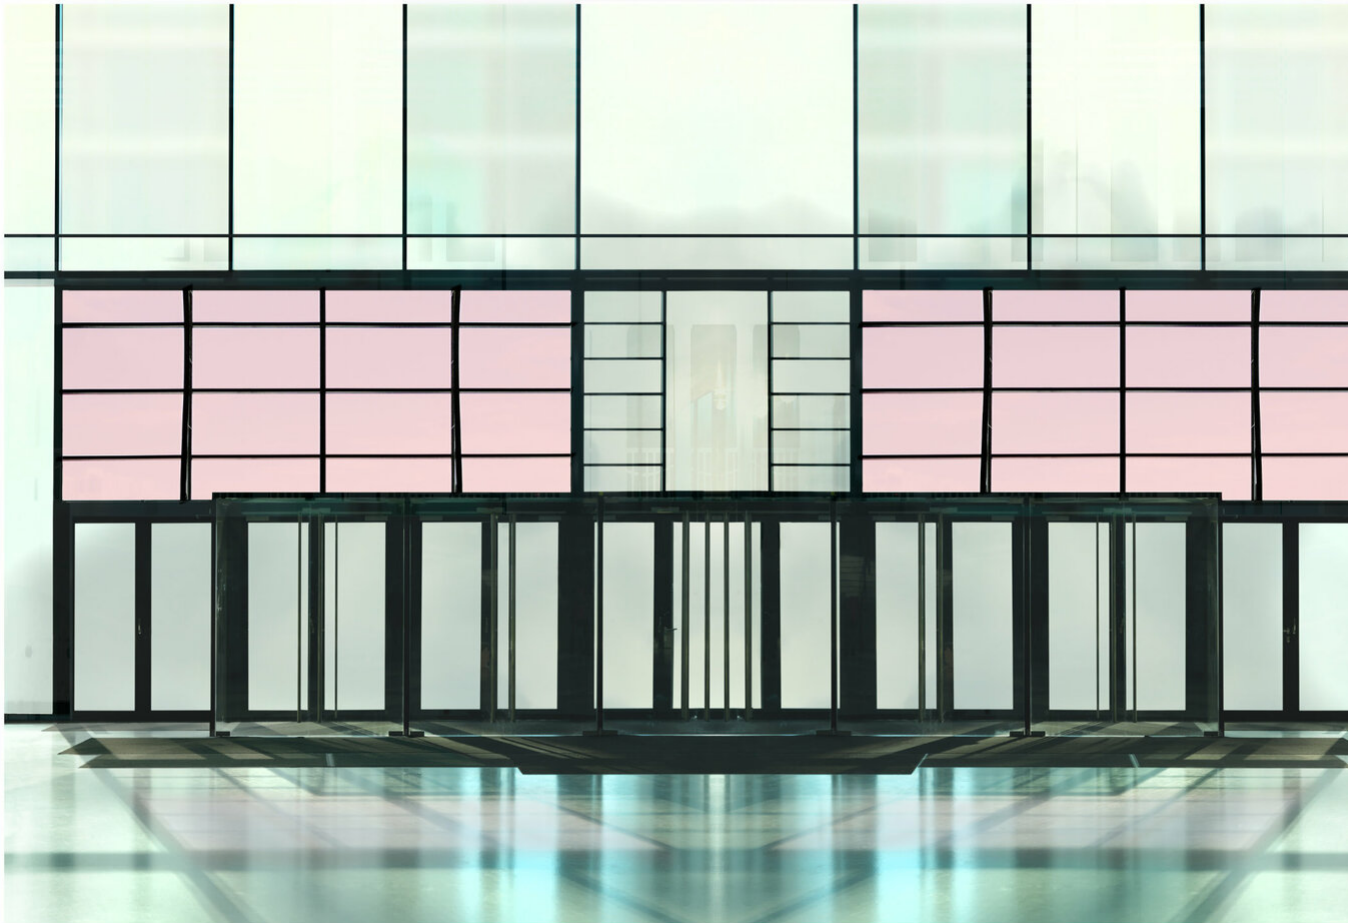

Ralf Peters
Shine 2, 2023
Architecture

Inkjet print
60 x 87 cm
Edition 5 + 2 AP

Inkjet-Print on Alu, framed
110 x 160 cm
Edition 5 + 2 AP

C-Print on Alu, framed
160 x 232 cm
Edition 3 + 1 AP

Bernhard Knaus Fine Art