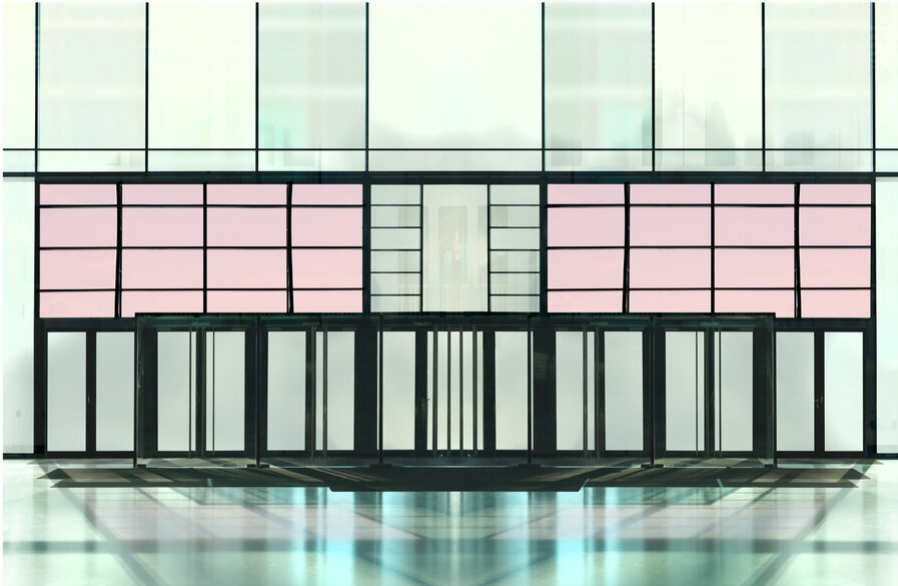

Ralf Peters
Shine 2, 2023
Architecture

Inkjet print
60 x 87 cm
Edition 5 + 2 AP

Inkjet-Print on Alu, framed
110 x 160 cm
Edition 5 + 2 AP

C-Print on Alu, framed
160 x 232 cm
Edition 3 + 1 AP

Bernhard Knaus Fine Art