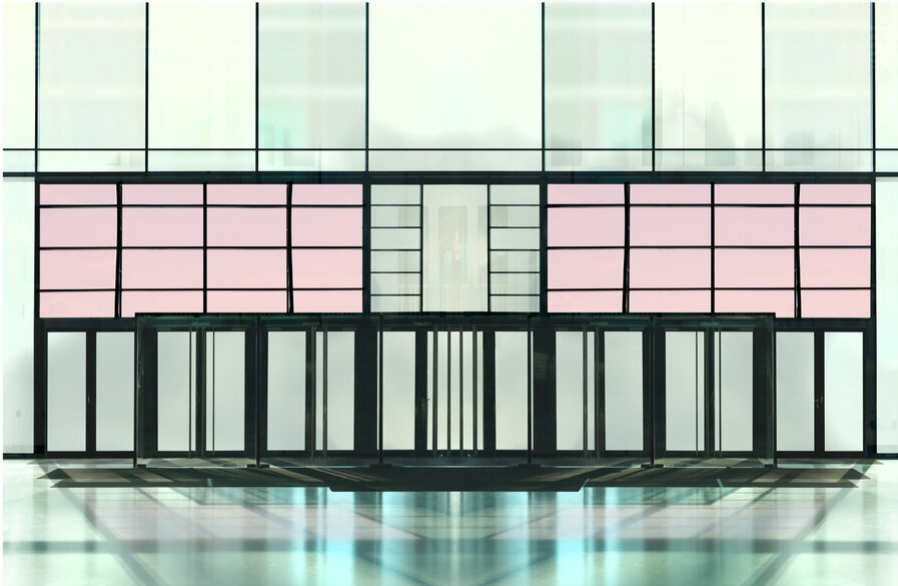

Ralf Peters  
Shine 2, 2023  
Architecture

Inkjet print  
60 x 87 cm  
Edition 5 + 2 AP

Inkjet-Print on Alu, framed  
110 x 160 cm  
Edition 5 + 2 AP

C-Print on Alu, framed  
160 x 232 cm  
Edition 3 + 1 AP