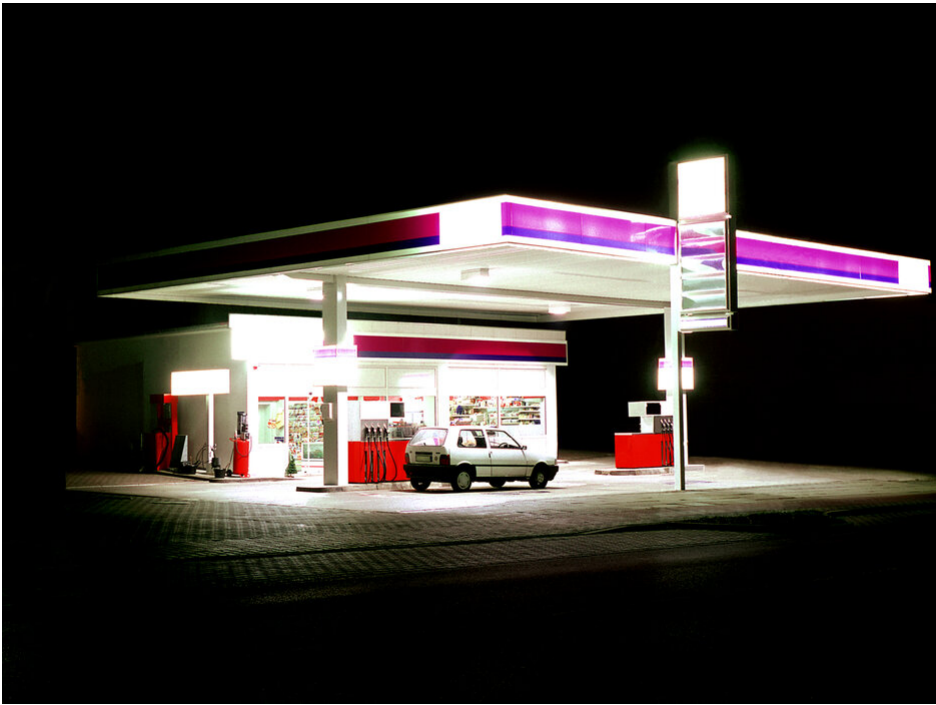

Ralf Peters

Petrol Stations - purple, 1998
Petrol Stations

C-print
20 x 27 cm | 7 3/4 x 10 2/3 in
Edition 10 + 2 AP

C-print, diasec
60 x 80 cm | 23 2/3 x 31 1/2 in
Edition 5 + 2 AP

Bernhard Knaus Fine Art