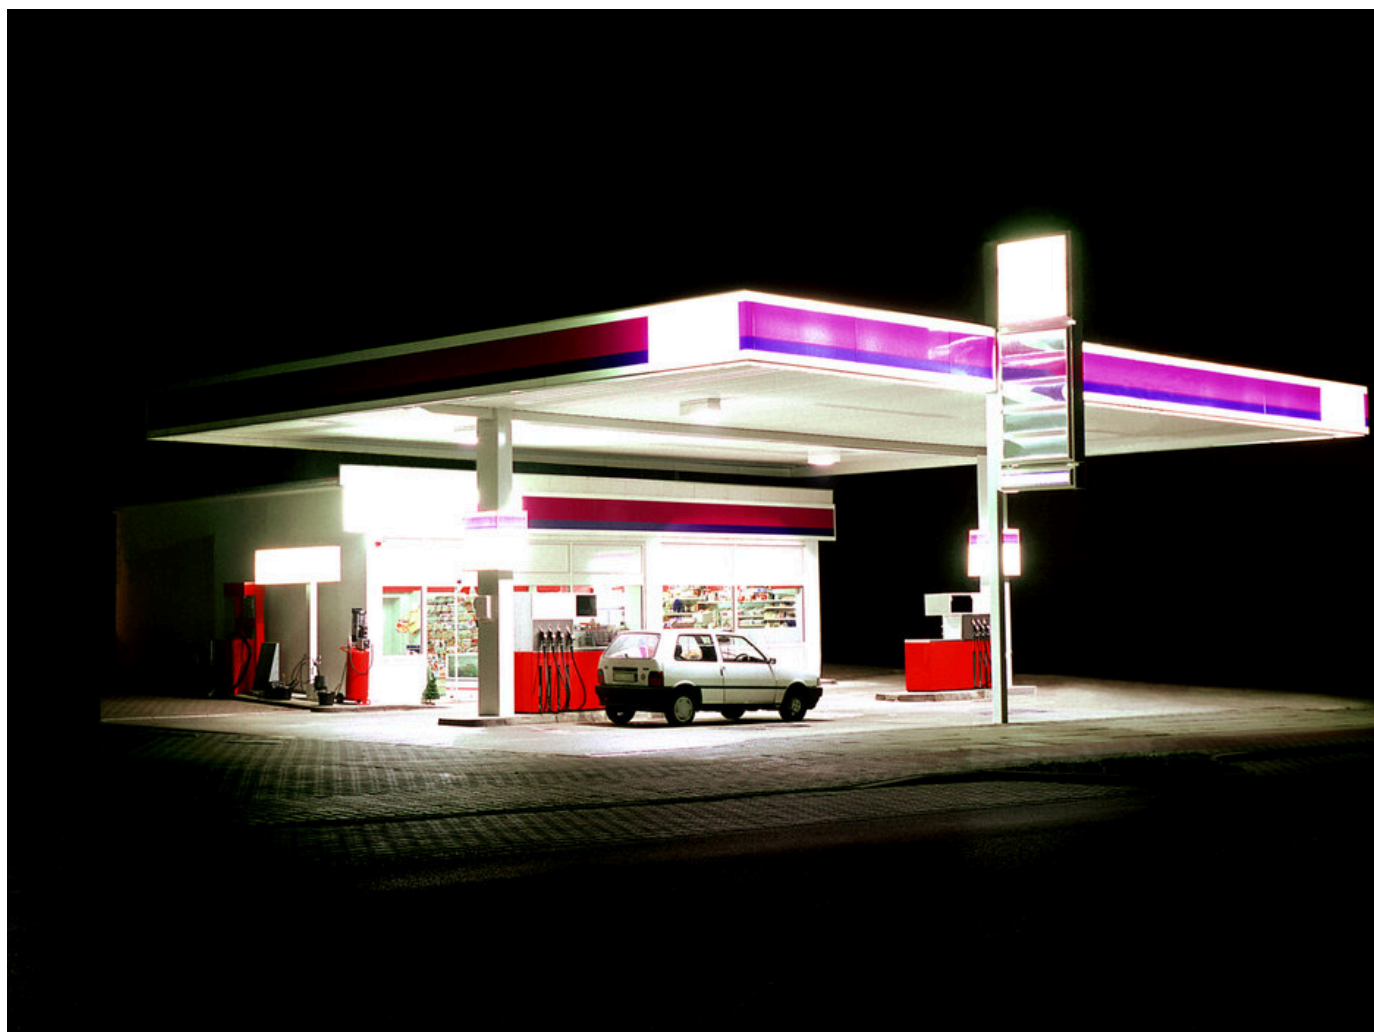

Ralf Peters

Petrol Stations - purple, 1998
Petrol Stations

C-print
20 x 27 cm | 7 3/4 x 10 2/3 in
Edition 10 + 2 AP

C-print, diasec
60 x 80 cm | 23 2/3 x 31 1/2 in
Edition 5 + 2 AP

Bernhard Knaus Fine Art