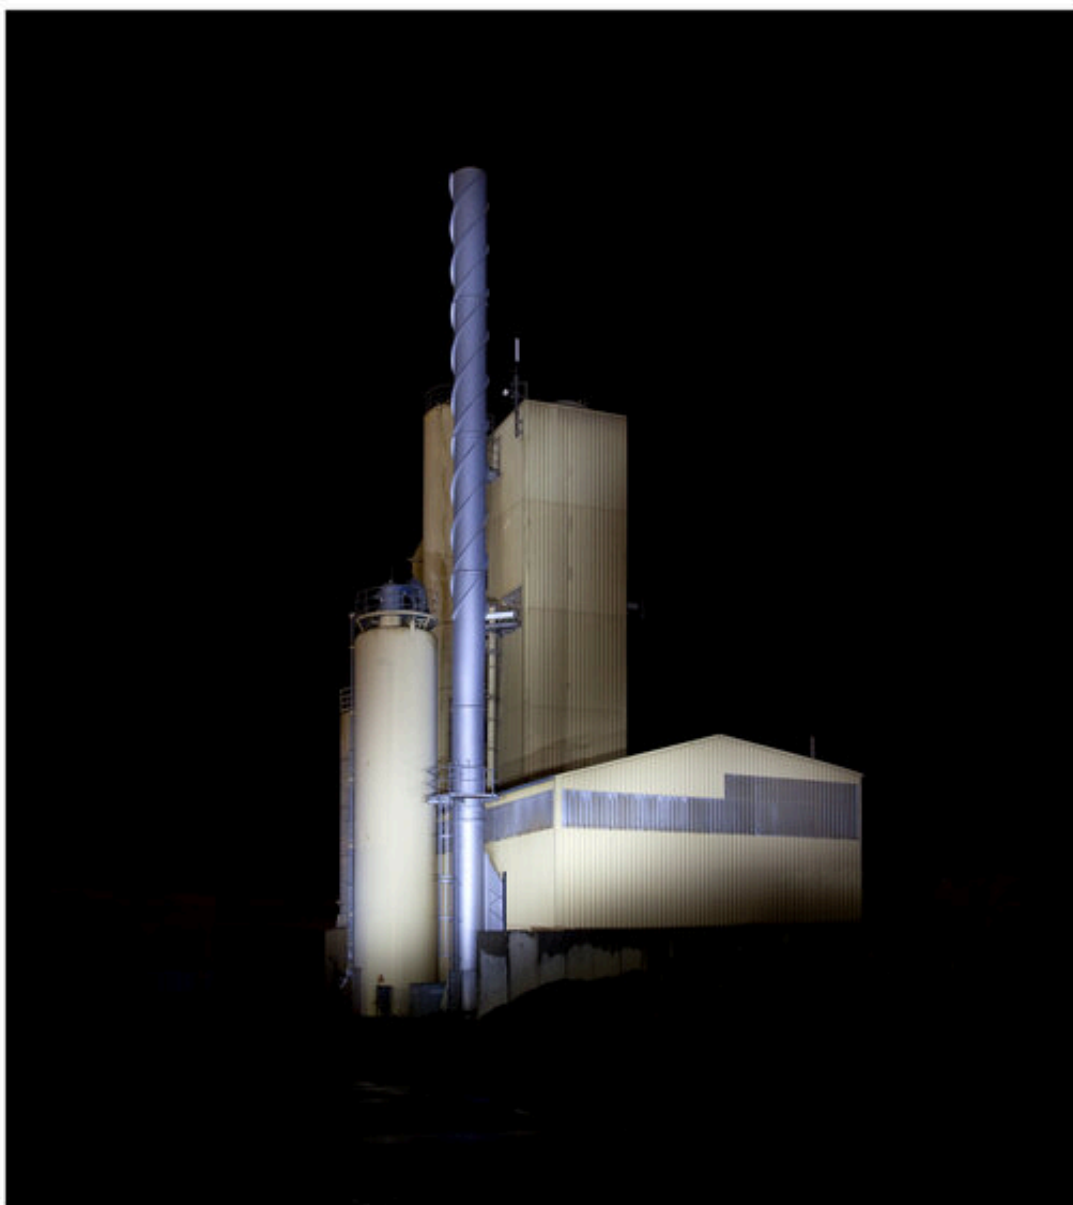

Ralf Peters

Plant, 2010
Night Colours

C-print, diasec, framed
110 x 101 cm | 43 1/3 x 39 3/4 in
Edition 5 + 2 AP

C-print, diasec, framed
200 x 184 cm | 78 3/4 x 72 1/2 in
Edition 3 + 1 AP

Bernhard Knaus Fine Art