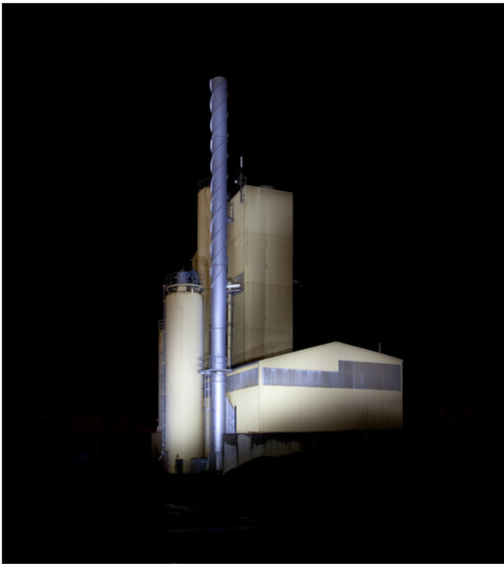

Bernhard Knaus Fine Art

Niddastrasse 84
60329 Frankfurt am Main
Fon +49 (0)69 244 507 68
knaus@bernhardknaus.de
bernhardknaus.com

© Bernhard Knaus 2021