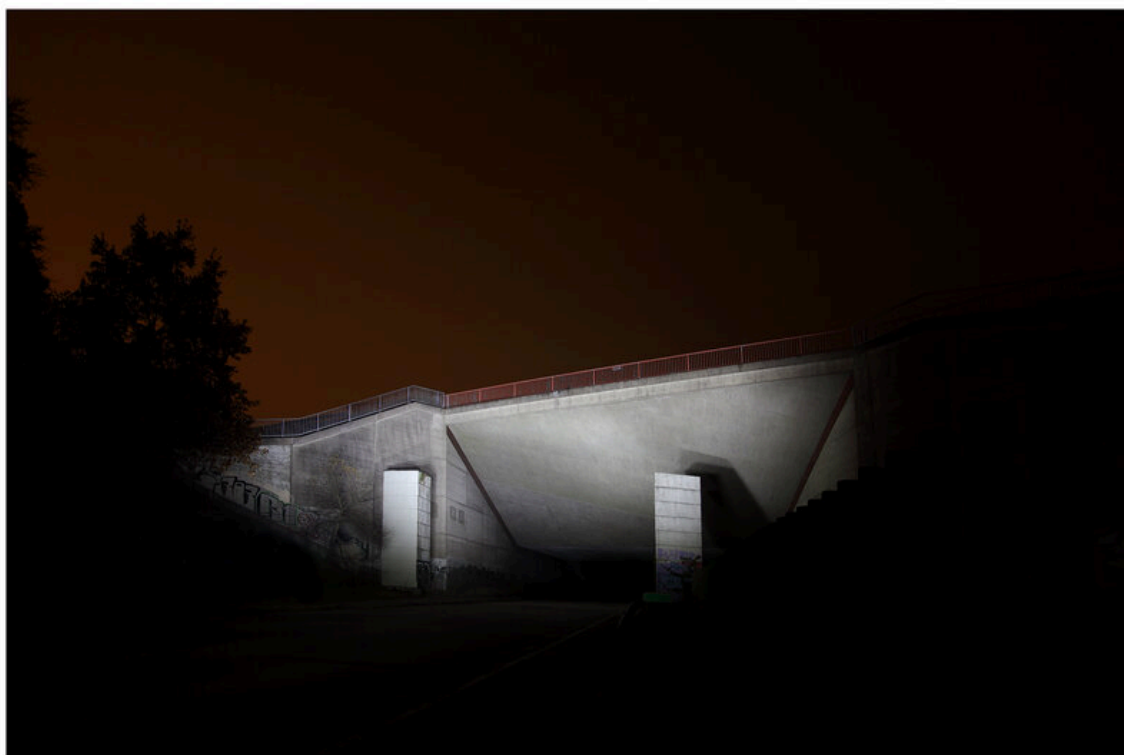

Ralf Peters

Bridge #1, 2010
Night Colours

C-print, diasec, framed
87 x 120 cm | 34 1/4 x 47 1/4 in
Edition 5 + 2 AP

C-print, diasec, framed
160 x 220 cm | 63 x 86 2/3 in
Edition 3 + 1 AP

Bernhard Knaus Fine Art