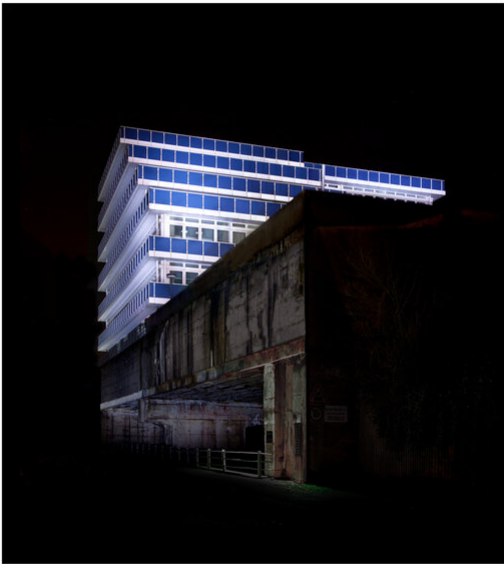

Bernhard Knaus Fine Art

Niddastrasse 84
60329 Frankfurt am Main
Fon +49 (0)69 244 507 68
knaus@bernhardknaus.de
bernhardknaus.com

© Bernhard Knaus 2021