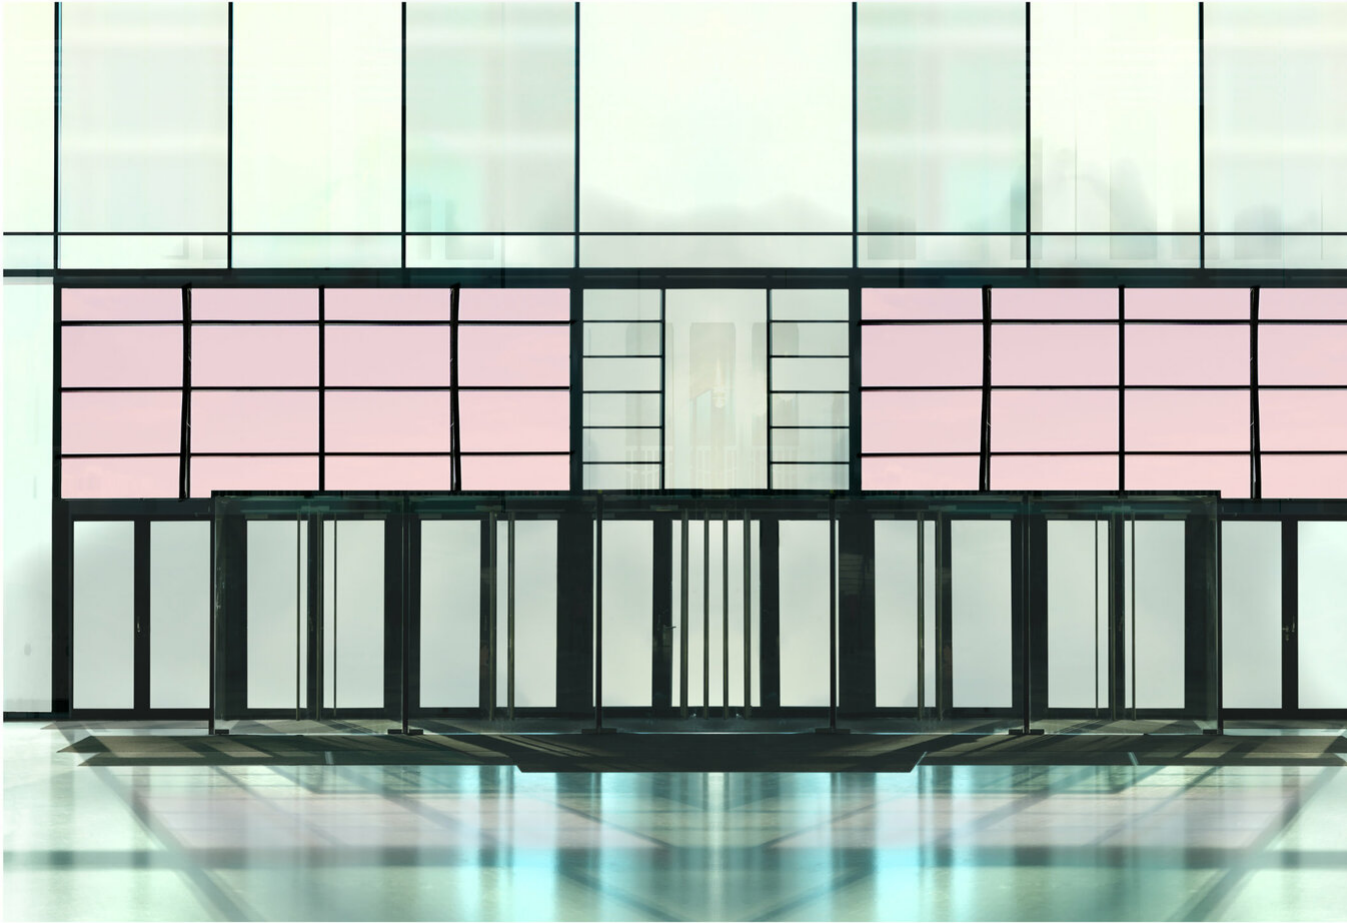

Ralf Peters  
Shine 2, 2023  
Architecture

Inkjet print  
60 x 87 cm  
Edition 5 + 2 AP

Inkjet-Print on Alu, framed  
110 x 160 cm  
Edition 5 + 2 AP

C-Print on Alu, framed  
160 x 232 cm  
Edition 3 + 1 AP