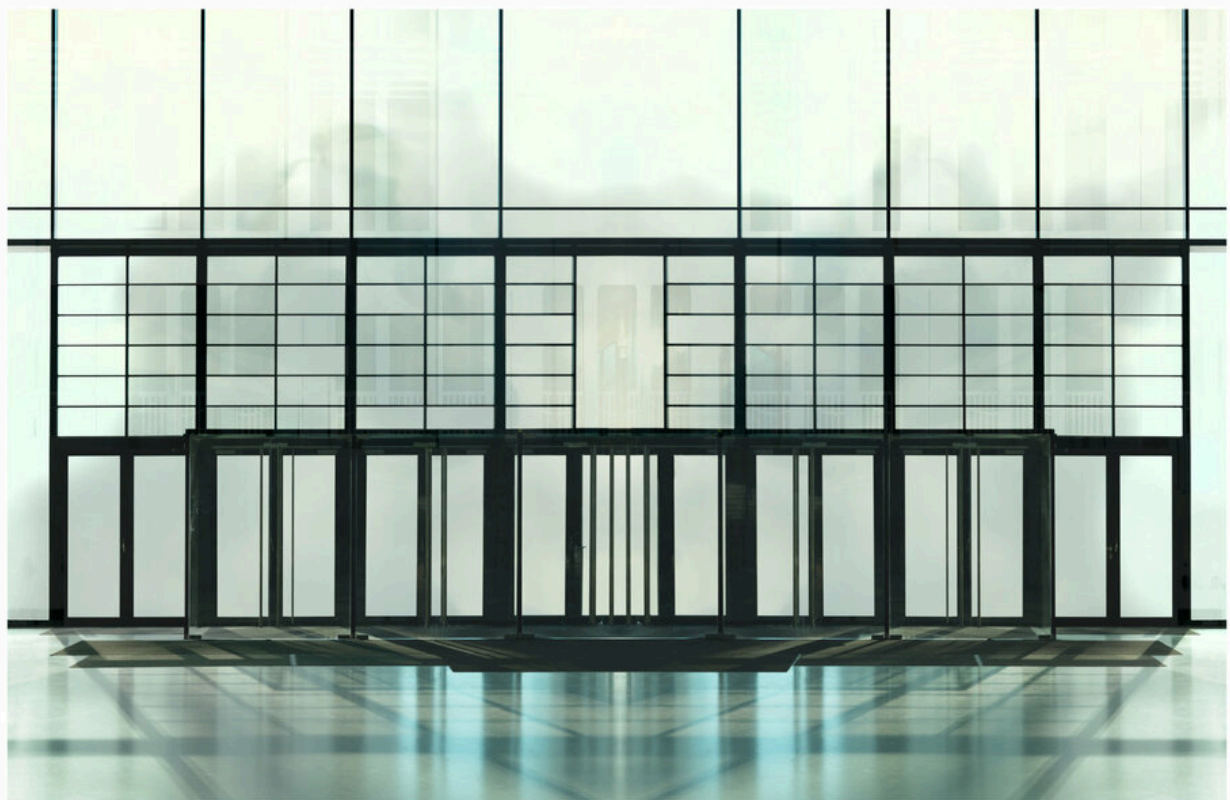

Ralf Peters

Shine 1, 2023
Architecture

Inkjet print
60 x 87 cm
Edition 5 + 2 AP

Inkjet-Print on Alu, framed
110 x 160 cm
Edition 5 + 2 AP

Inkjet-Print on Alu, framed
160 x 232 cm
Edition 3 + 1 AP

Bernhard Knaus Fine Art