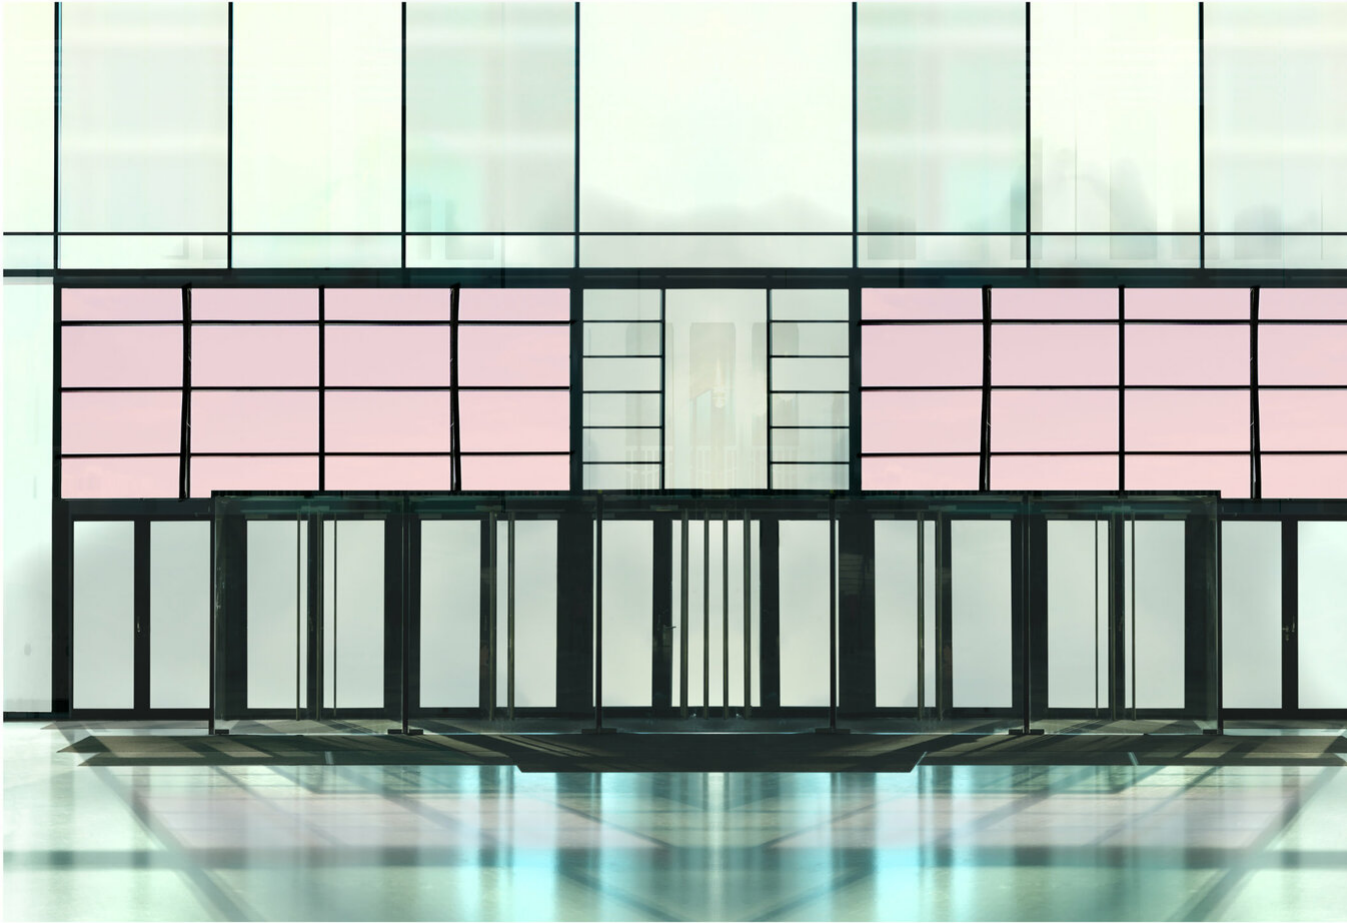

Ralf Peters
Shine 2, 2023
Architecture

Inkjet print
60 x 87 cm
Edition 5 + 2 AP

Inkjet-Print on Alu, framed
110 x 160 cm
Edition 5 + 2 AP

C-Print on Alu, framed
160 x 232 cm
Edition 3 + 1 AP

Bernhard Knaus Fine Art