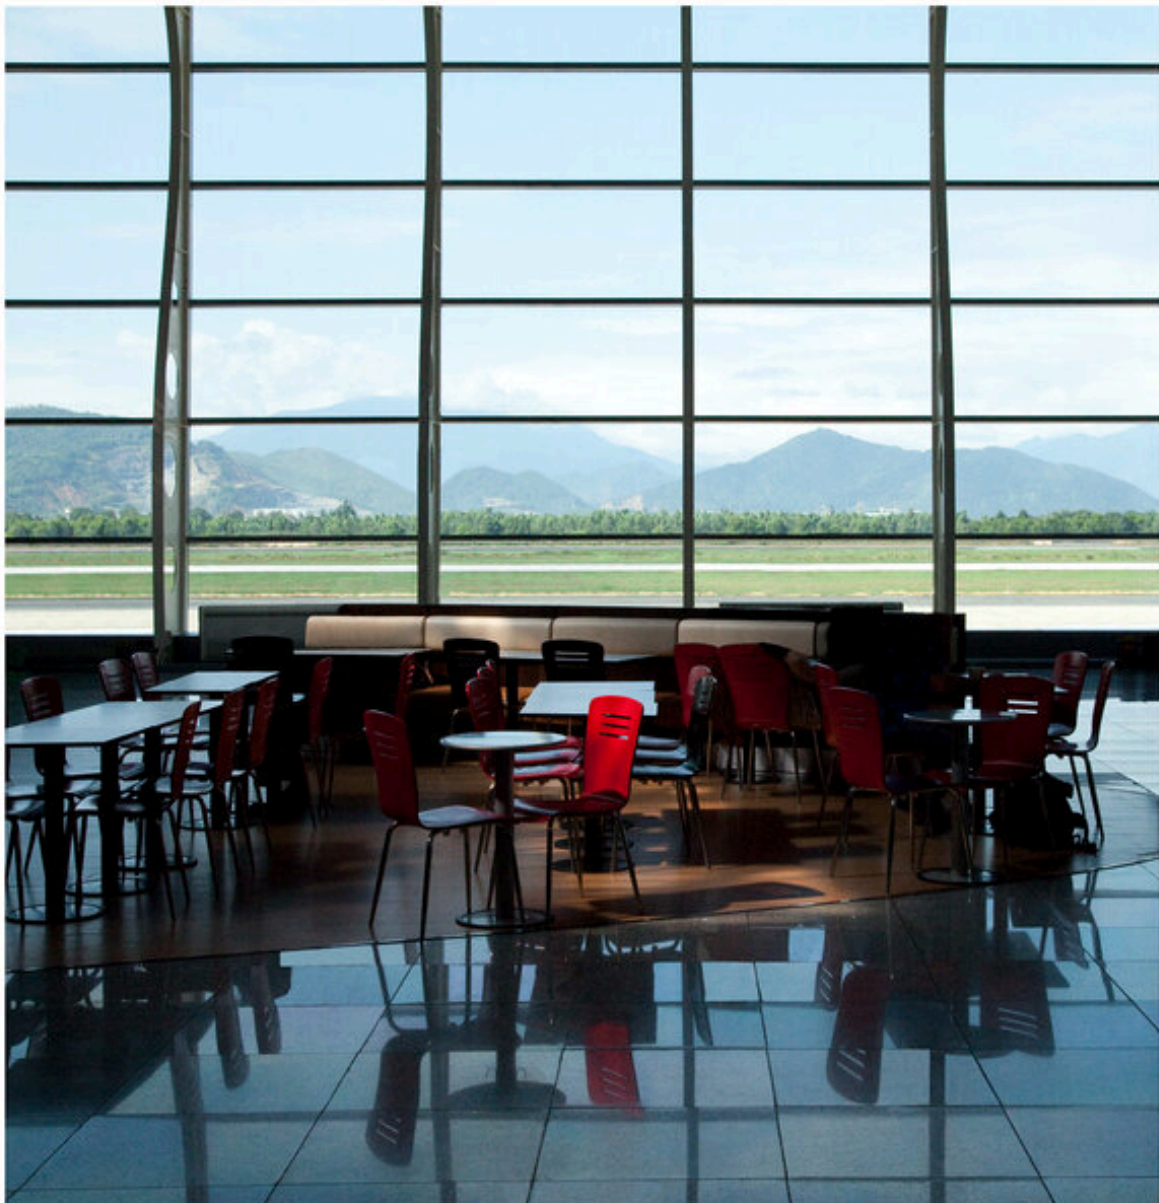

Ralf Peters

Chair Red, 2017
Architecture

C-print, diasec
110 x 106 cm | 43 1/3 x 41 3/4 in
Edition 5 + 2 AP

C-print, diasec
155,5 x 150 cm | 61 1/4 x 59 in
Edition 3 + 1 AP

Bernhard Knaus Fine Art

Niddastrasse 84
60329 Frankfurt am Main
Fon +49 (0)69 244 507 68
knaus@bernhardknaus.de
bernhardknaus.com