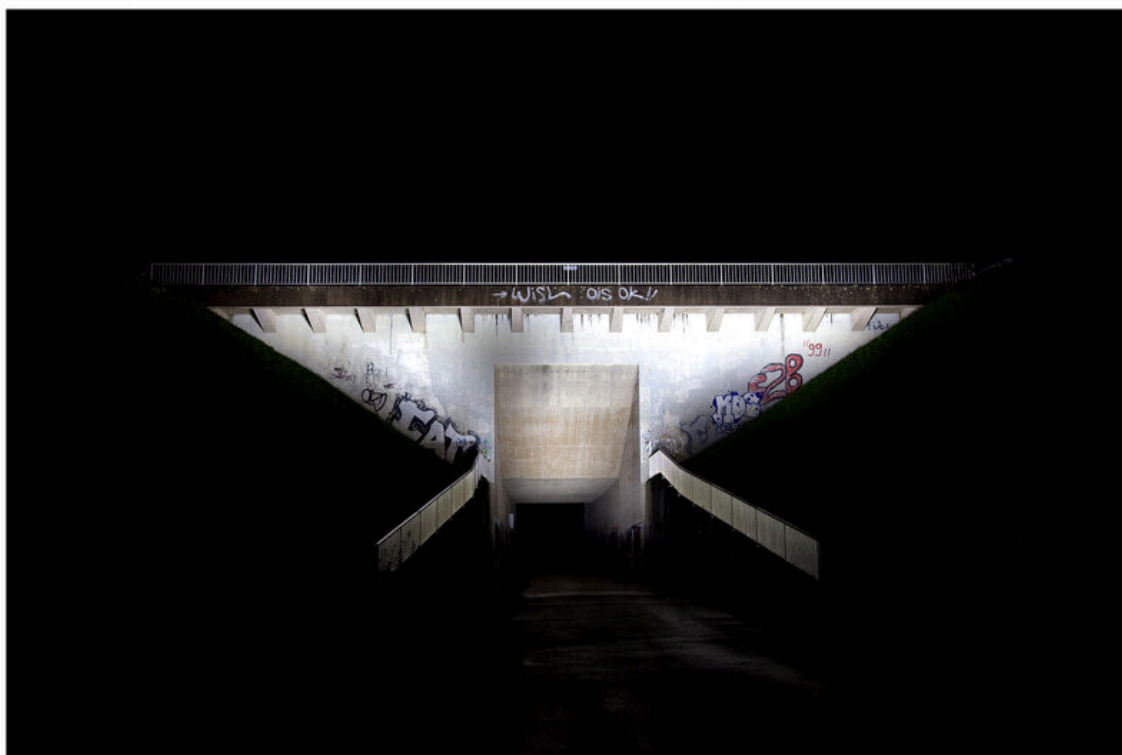

Ralf Peters

Bridge #2, 2010
Night Colours

C-print, diasec, framed
87 x 120 cm | 34 1/4 x 47 1/4 in
Edition 5 + 2 AP

C-print, diasec, framed
160 x 220 cm | 63 x 86 2/3 in
Edition 3 + 1 AP

Bernhard Knaus Fine Art