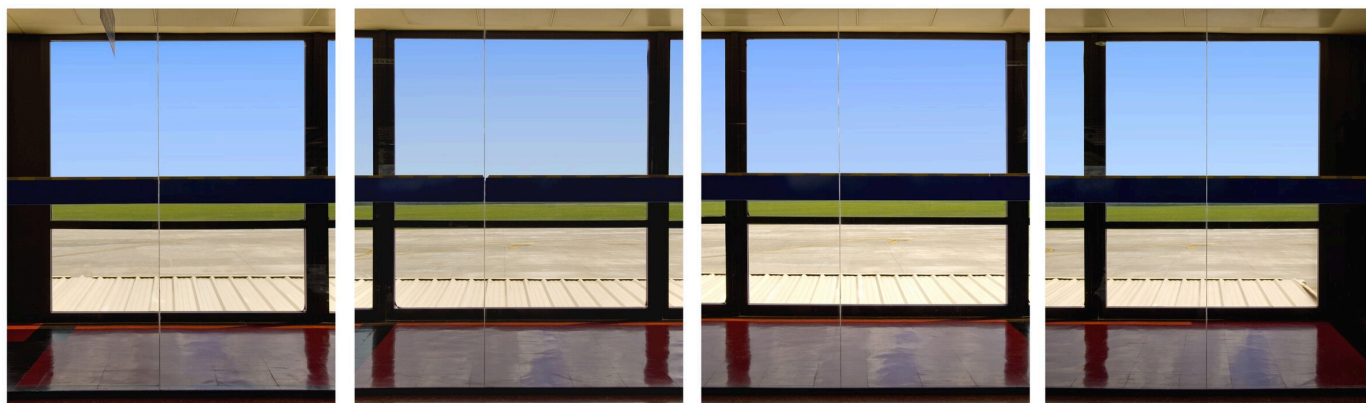

Ralf Peters

Salta 1-4, 2008
Architecture

4 C-prints
36,3 x 30 cm | 14 1/3 x 11 3/4 in
Edition 10 + 2 AP

4 C-prints, diasec
each 110 x 91 cm | 43 1/3 x 35 3/4 in
Edition 5 + 2 AP

Bernhard Knaus Fine Art

Niddastrasse 84
60329 Frankfurt am Main
Fon +49 (0)69 244 507 68
knaus@bernhardknaus.de
bernhardknaus.com