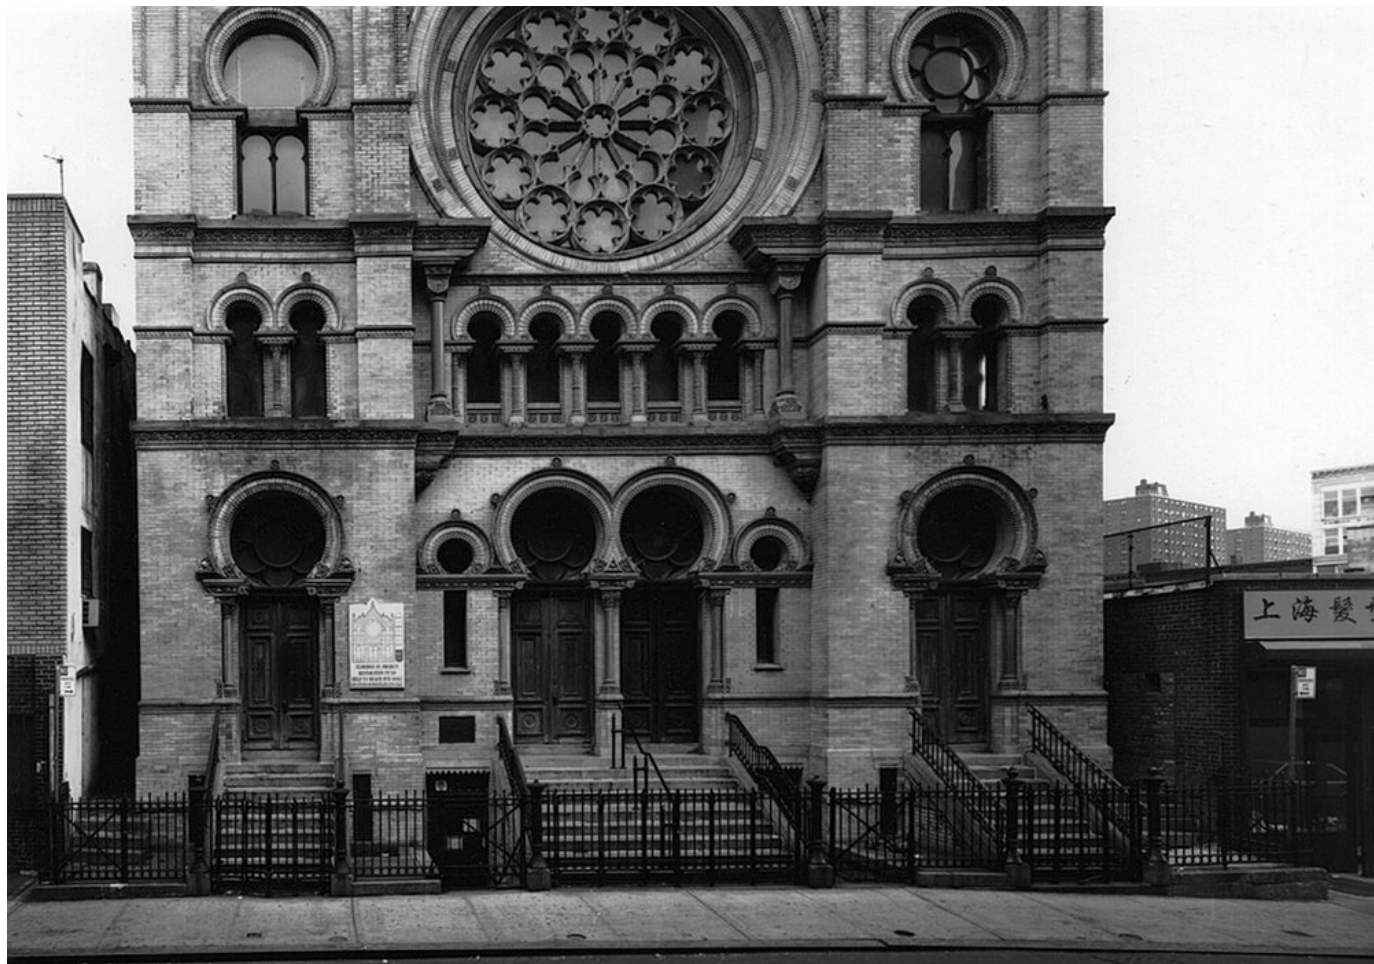

Petra Wunderlich

Congregations Beth Hamedrash and Holche Josher Wizaner, Manhattan/NYC, 2012
Synagogues, New York City

Silbergelatineprint
39 x 54,5 cm | 15 1/3 x 21 1/2 in
framed: 60 x 75 cm | 23 2/3 x 29 1/2 in
Edition 5 + 1 AP
PW/F 9