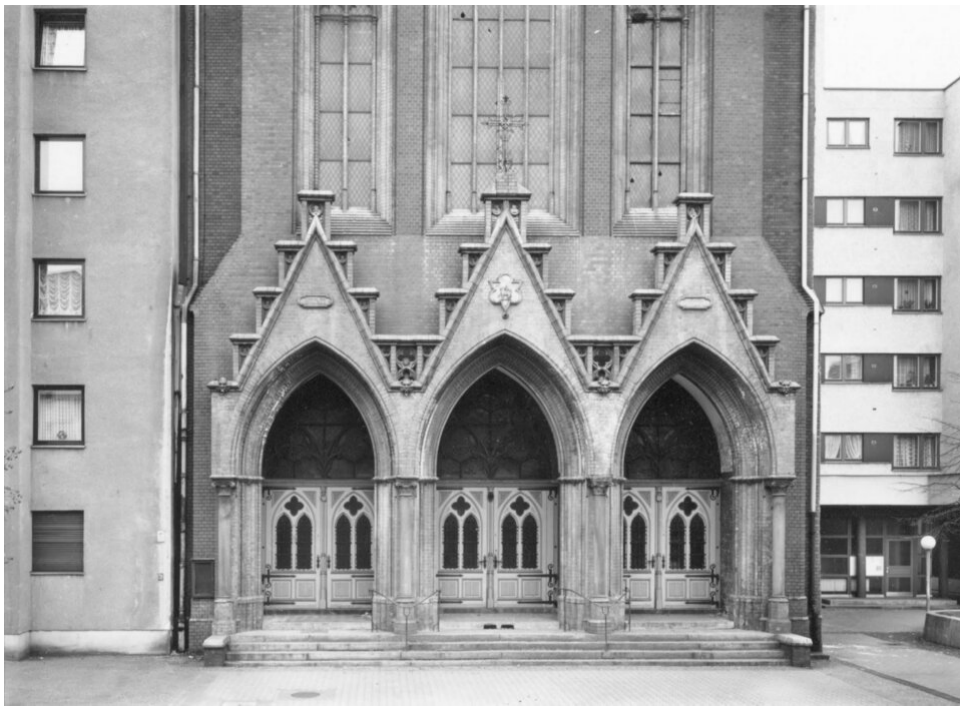

Petra Wunderlich
Berlin Germany, 1982
Religious buildings, Europe

Silbergelatineprint
31 x 40,5 cm | 12 1/4 x 16 in
framed: 75,5 x 60 cm | 29 3/4 x 23 2/3 in
Edition 5 + 1 AP
PWF/50

Bernhard Knaus Fine Art