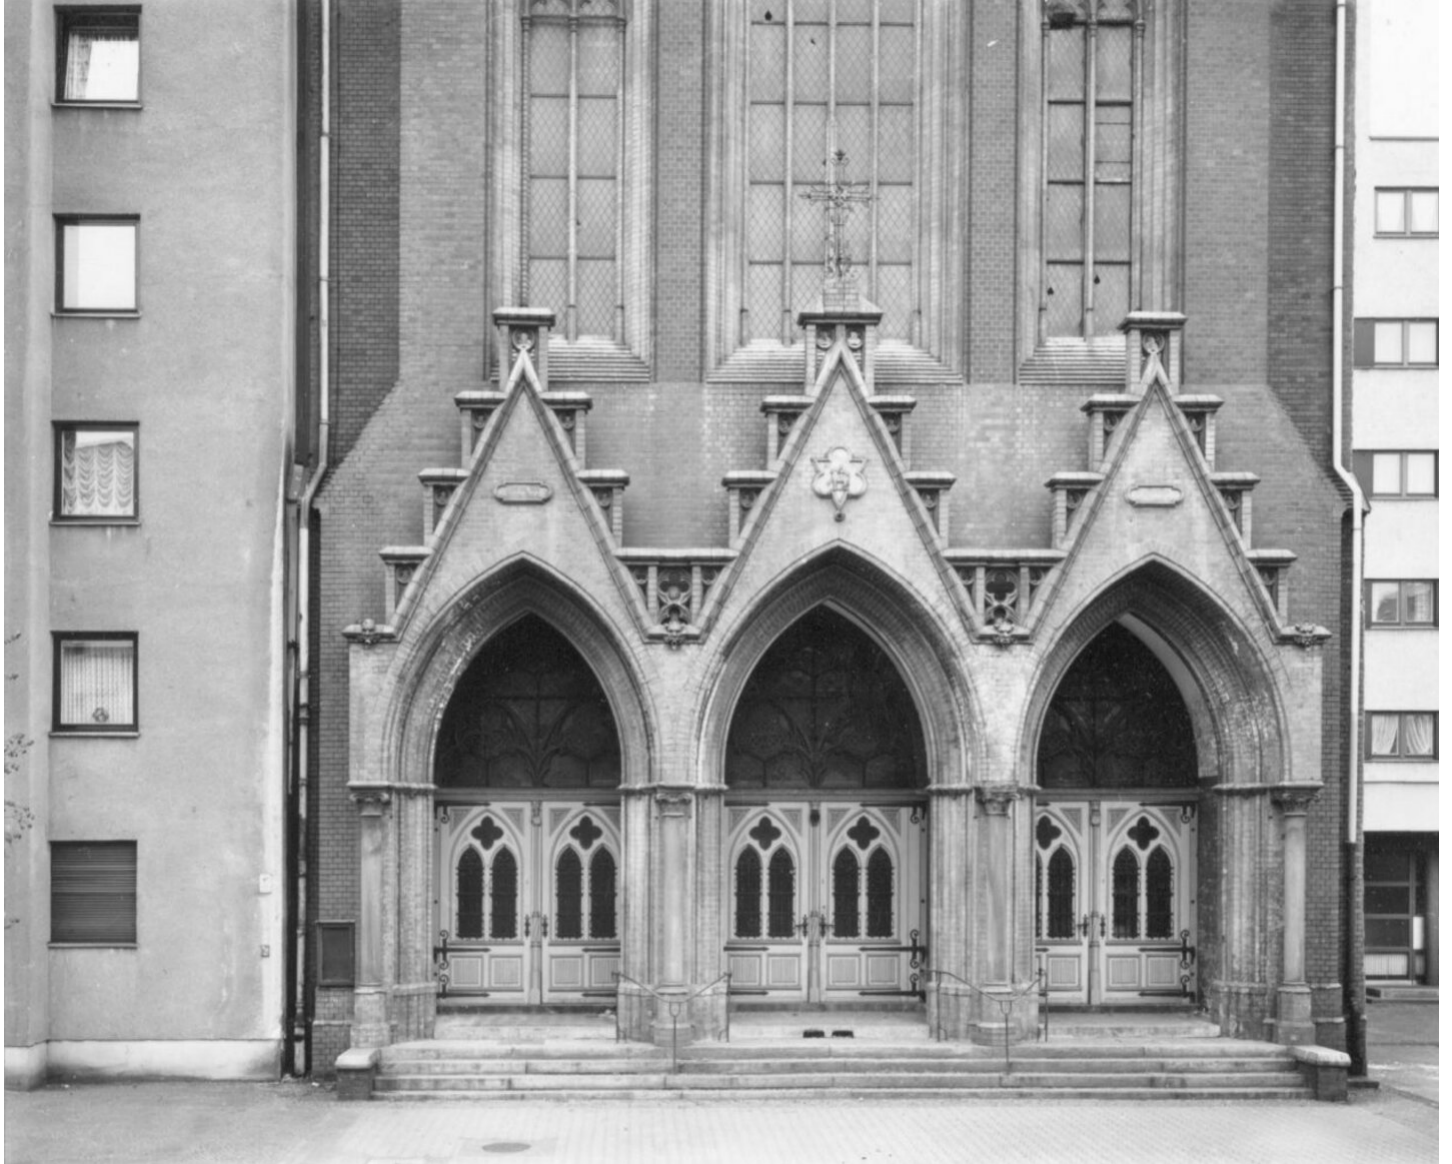

Petra Wunderlich
Berlin Germany, 1982
Religious buildings, Europe

Silbergelatineprint
31 x 40,5 cm | 12 1/4 x 16 in
framed: 75,5 x 60 cm | 29 3/4 x 23 2/3 in
Edition 5 + 1 AP
PWF/50

Bernhard Knaus Fine Art