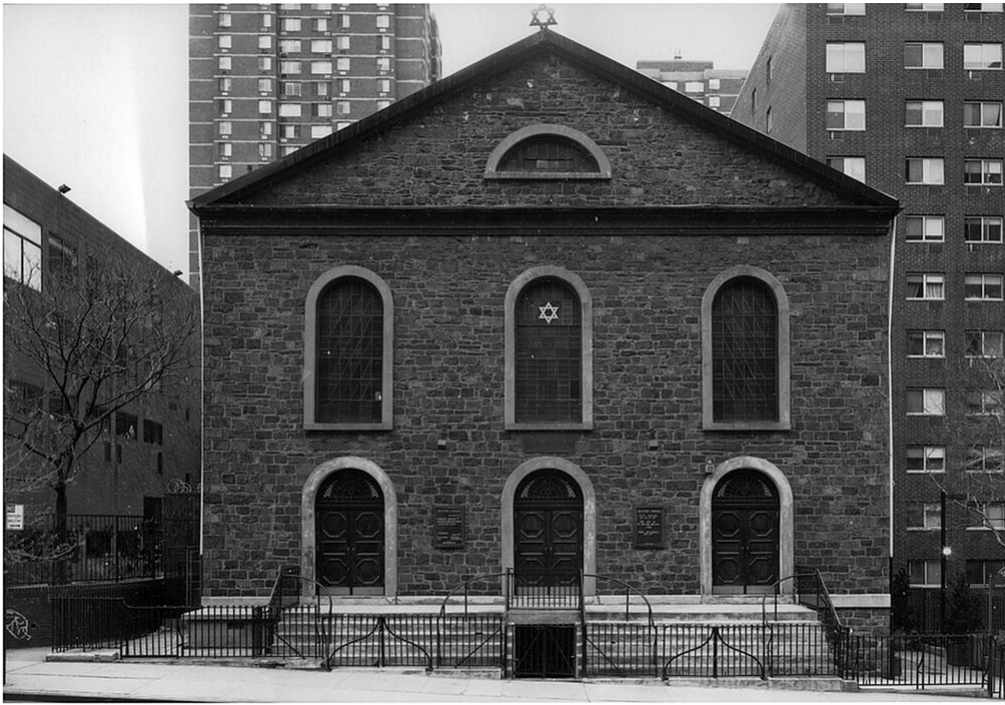

Petra Wunderlich
Congregation Beth Harknesseth Anshe Bialystok, Manhattan/NYC, 2010
Synagogues, New York City

Silbergelatineprint
39 x 54,5 cm | 15 1/3 x 21 1/2 in
framed: 60 x 75 cm | 23 2/3 x 29 1/2 in
Edition 5 + 1 AP
PWF/13