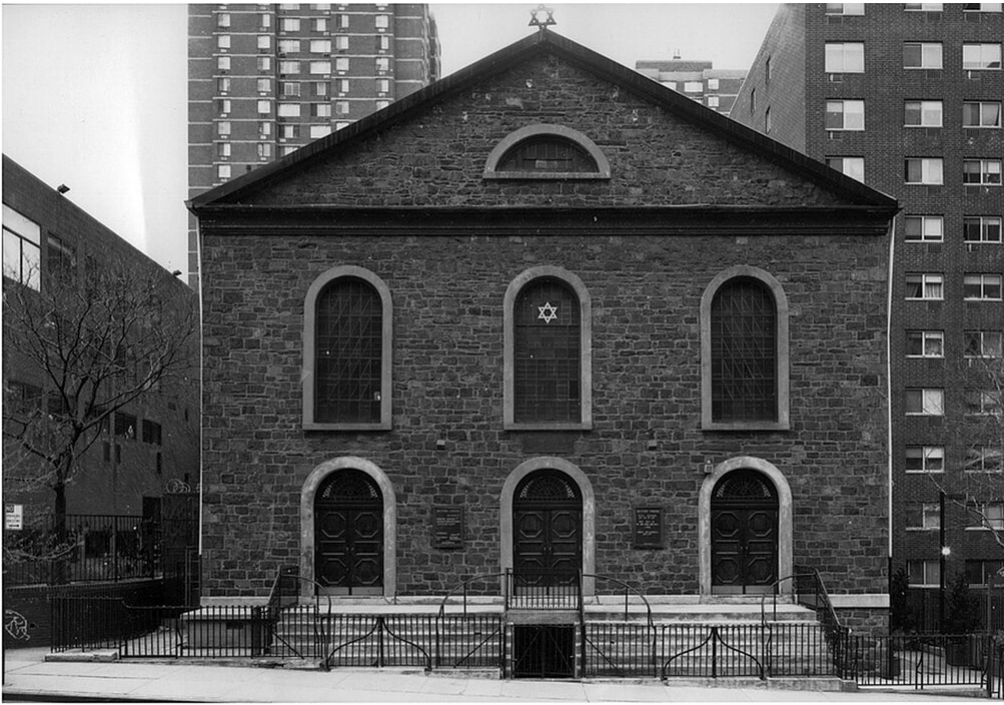

Petra Wunderlich
Congregation Beth Hahneseth Anshe Bialystok, Manhattan/NYC, 2010
Synagogues, New York City

Silbergelatineprint
39 x 54,5 cm | 15 1/3 x 21 1/2 in
framed: 60 x 75 cm | 23 2/3 x 29 1/2 in
Edition 5 + 1 AP
PWF/13