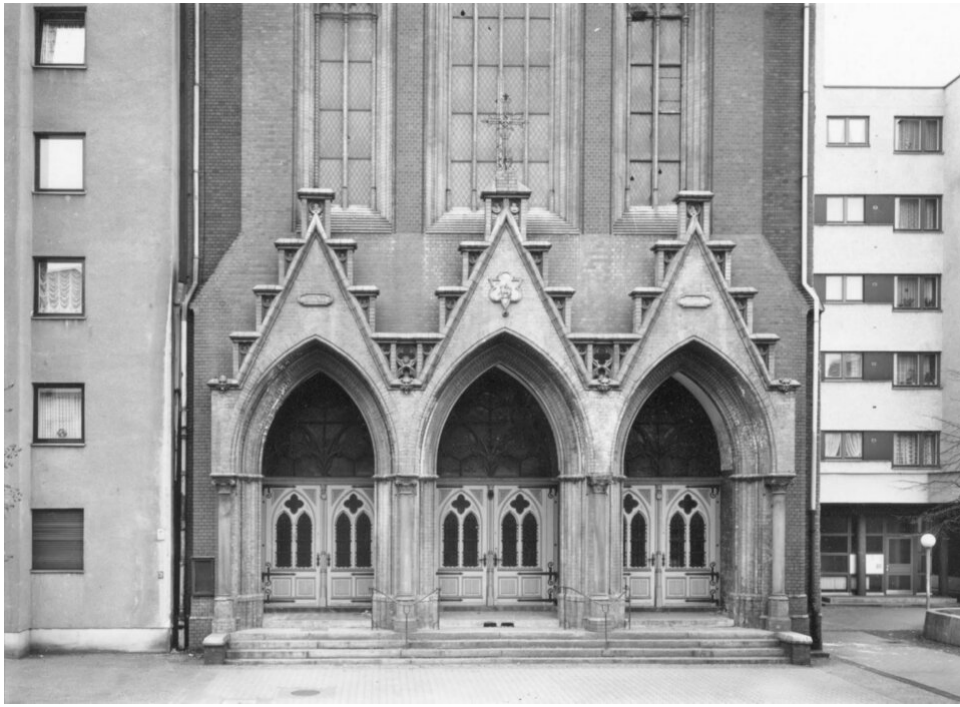

Petra Wunderlich  
Berlin Germany, 1982  
Religious buildings, Europe

Silbergelatineprint  
31 x 40,5 cm | 12 1/4 x 16 in  
framed: 75,5 x 60 cm | 29 3/4 x 23 2/3 in  
Edition 5 + 1 AP  
PWF/50

---

**Bernhard Knaus Fine Art**