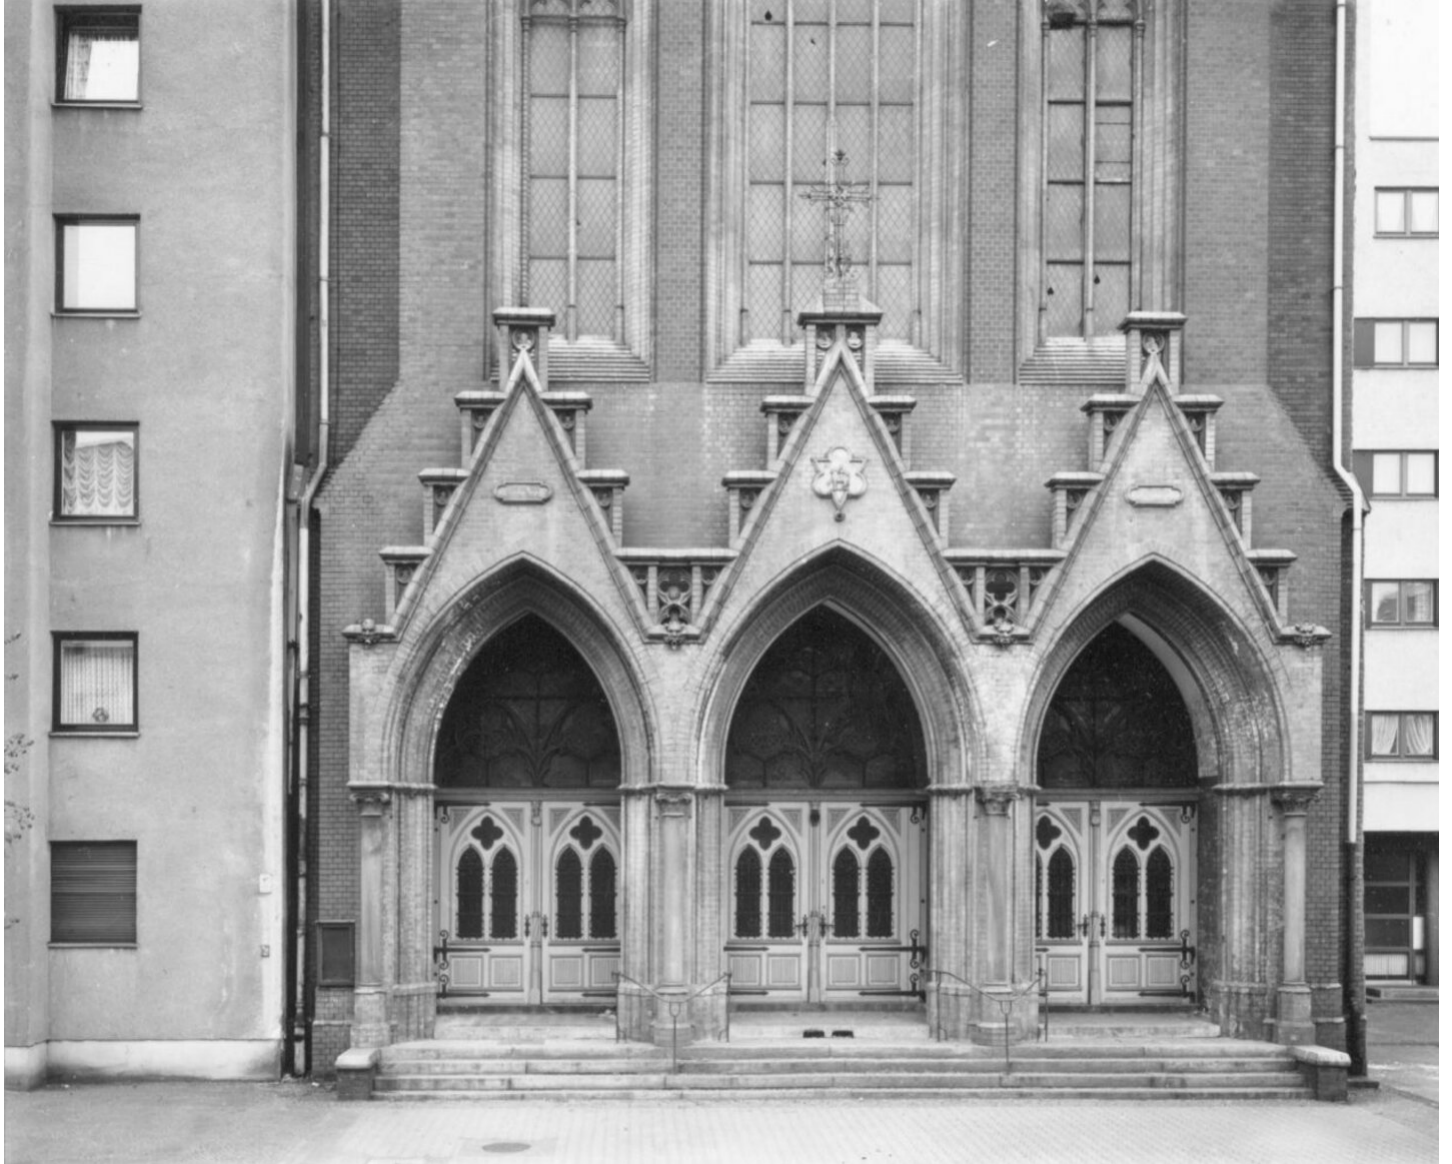

Petra Wunderlich  
Berlin Germany, 1982  
Religious buildings, Europe

Silbergelatineprint  
31 x 40,5 cm | 12 1/4 x 16 in  
framed: 75,5 x 60 cm | 29 3/4 x 23 2/3 in  
Edition 5 + 1 AP  
PWF/50

---

**Bernhard Knaus Fine Art**