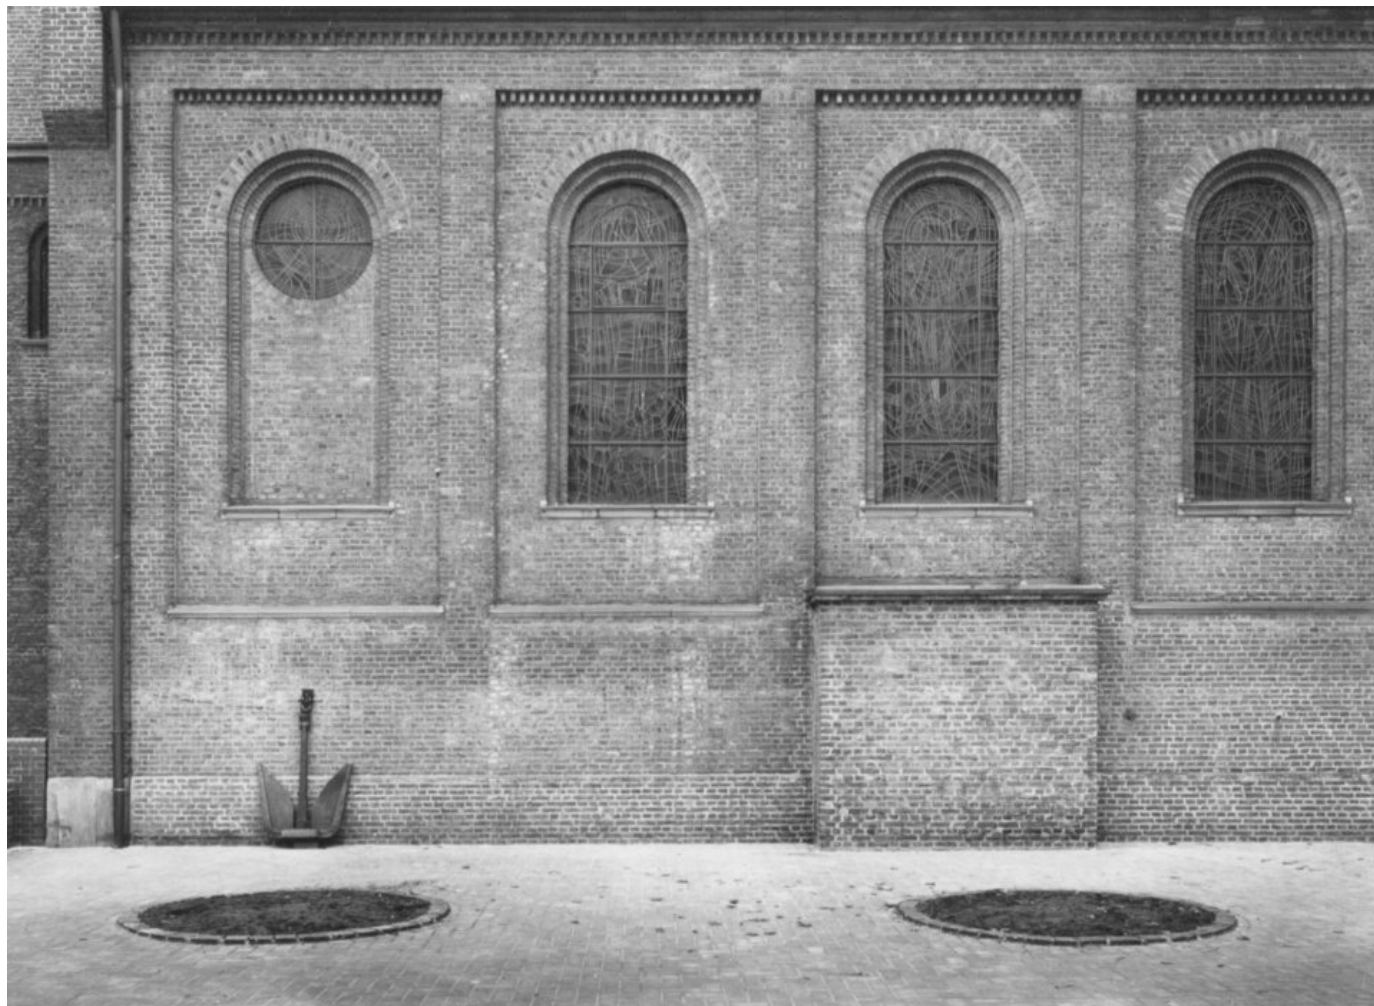

Petra Wunderlich

Duisburg Germany, 1982
Religious buildings, Europe

Silbergelatineprint
31 x 40,5 cm | 12 1/4 x 16 in
framed: 75,5 x 60 cm | 29 3/4 x 23 2/3 in
Edition 5 + 1 AP
PW/F 51

Bernhard Knaus Fine Art