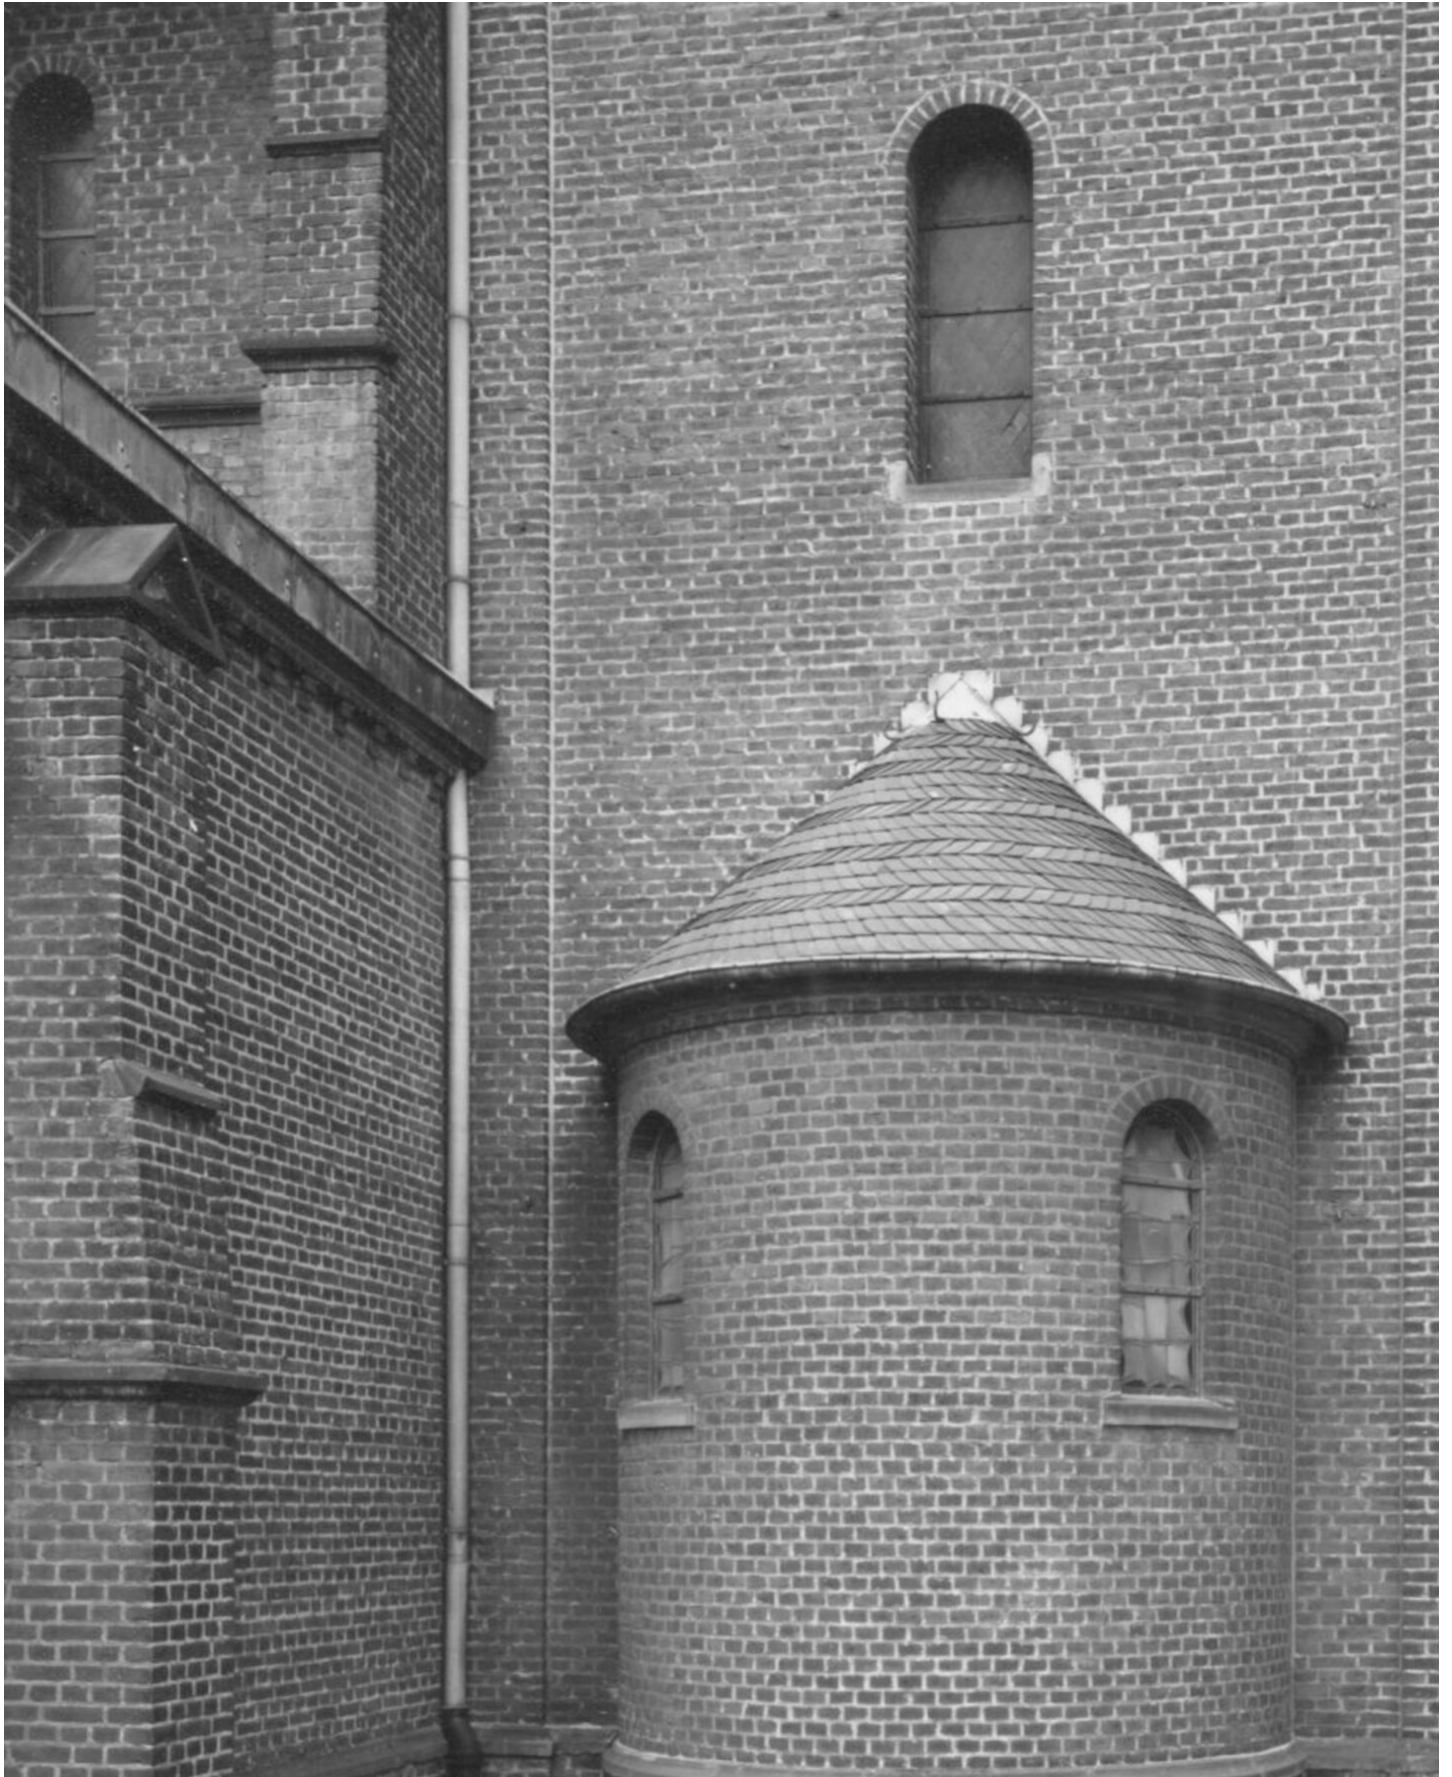

Petra Wunderlich
Langenfeld Germany, 1982
Religious buildings, Europe

Silbergelatineprint
40,5 x 31 cm | 16 x 12 1/4 in
framed: 75,5 x 60 cm | 29 3/4 x 23 2/3 in
Edition 5 + 1 AP
PWF/53

Bernhard Knaus Fine Art