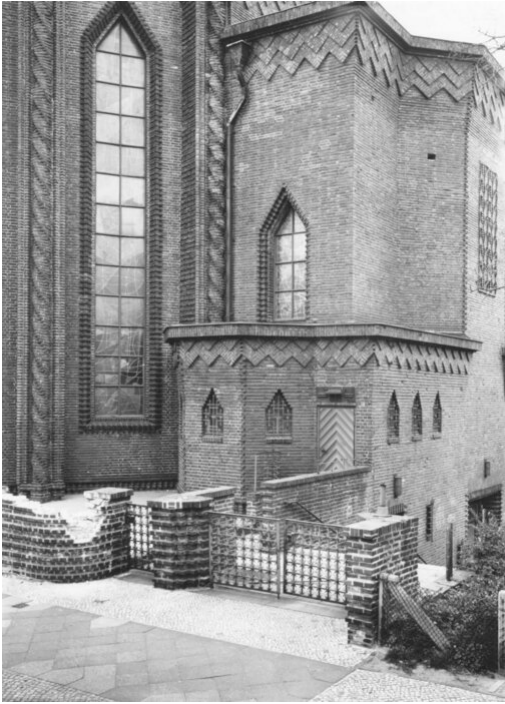

Petra Wunderlich  
Berlin Germany, 1984  
Religious buildings, Europe

Silbergelatineprint  
40,5 x 31 cm | 16 x 12 1/4 in  
framed: 75,5 x 60 cm | 29 3/4 x 23 2/3 in  
Edition 5 + 1 AP  
PW/F 56

**Bernhard Knaus Fine Art**