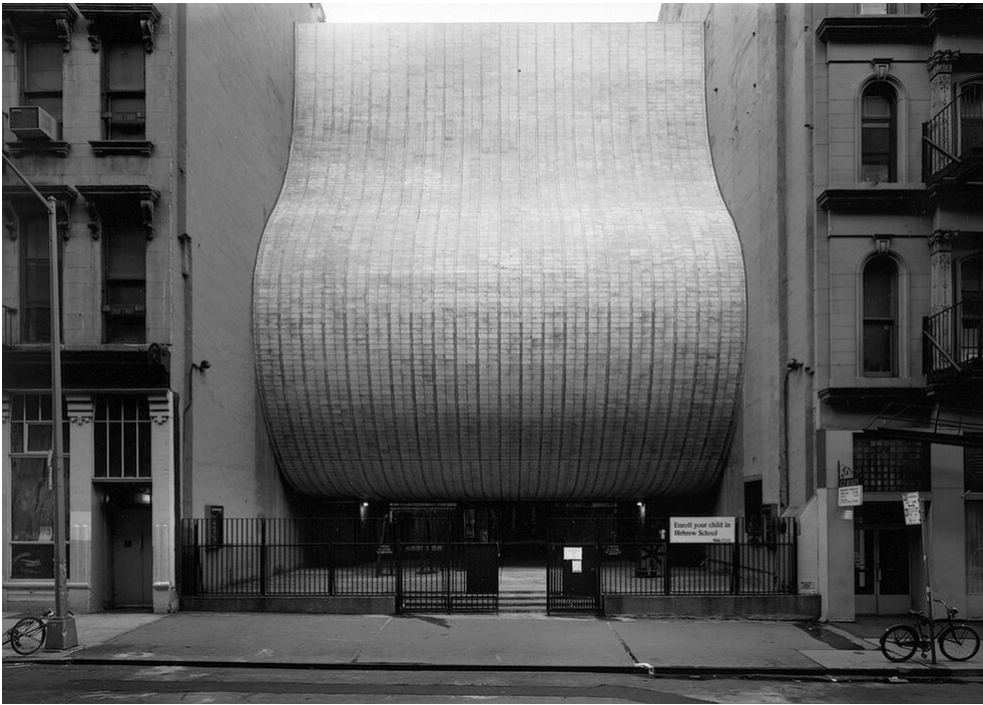

Petra Wunderlich  
Synagogue for the Arts, NY / Congregation Shaare Zedek, Manhattan/NYC, 2013  
Synagogues, New York City

Silbergelatineprint  
39 x 54,5 cm | 15 1/3 x 21 1/2 in  
framed: 60 x 75 cm | 23 2/3 x 29 1/2 in  
Edition 5 + 1 AP  
PW/F 23