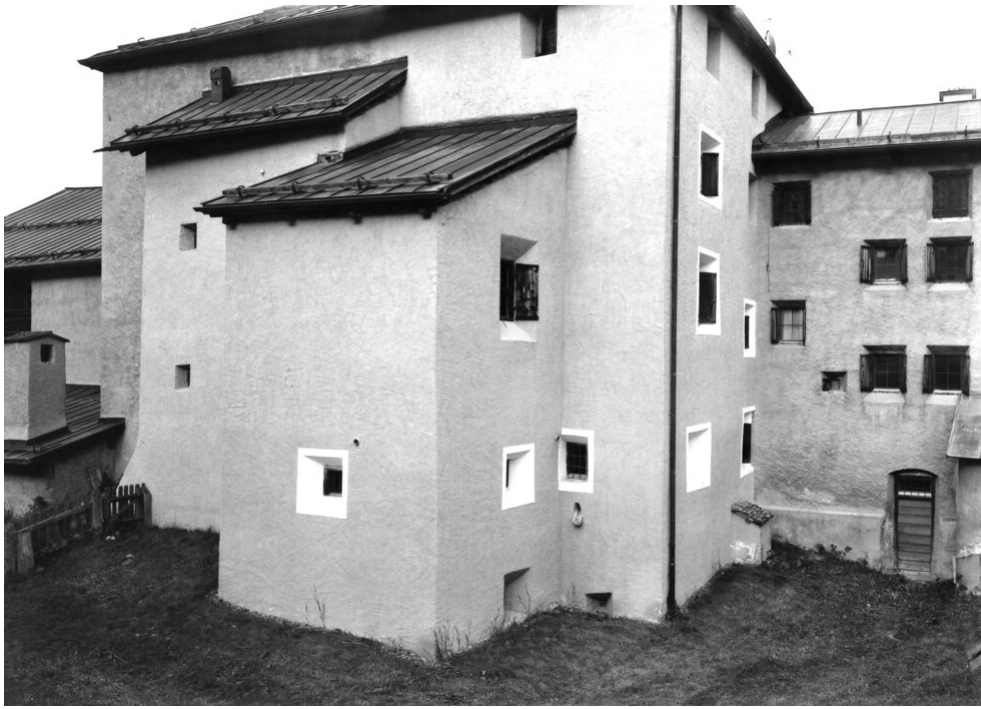

Petra Wunderlich  
Haus Poulth 2016, 2021 - 2024  
La Plaiv

Silbergelatine Print  
42 x 60 cm | 16 1/2 x 23 2/3 in  
framed: 68 x 82 cm | 26 3/4 x 32 1/4 in  
Edition 5 + 2 AP

---

**Bernhard Knaus Fine Art**