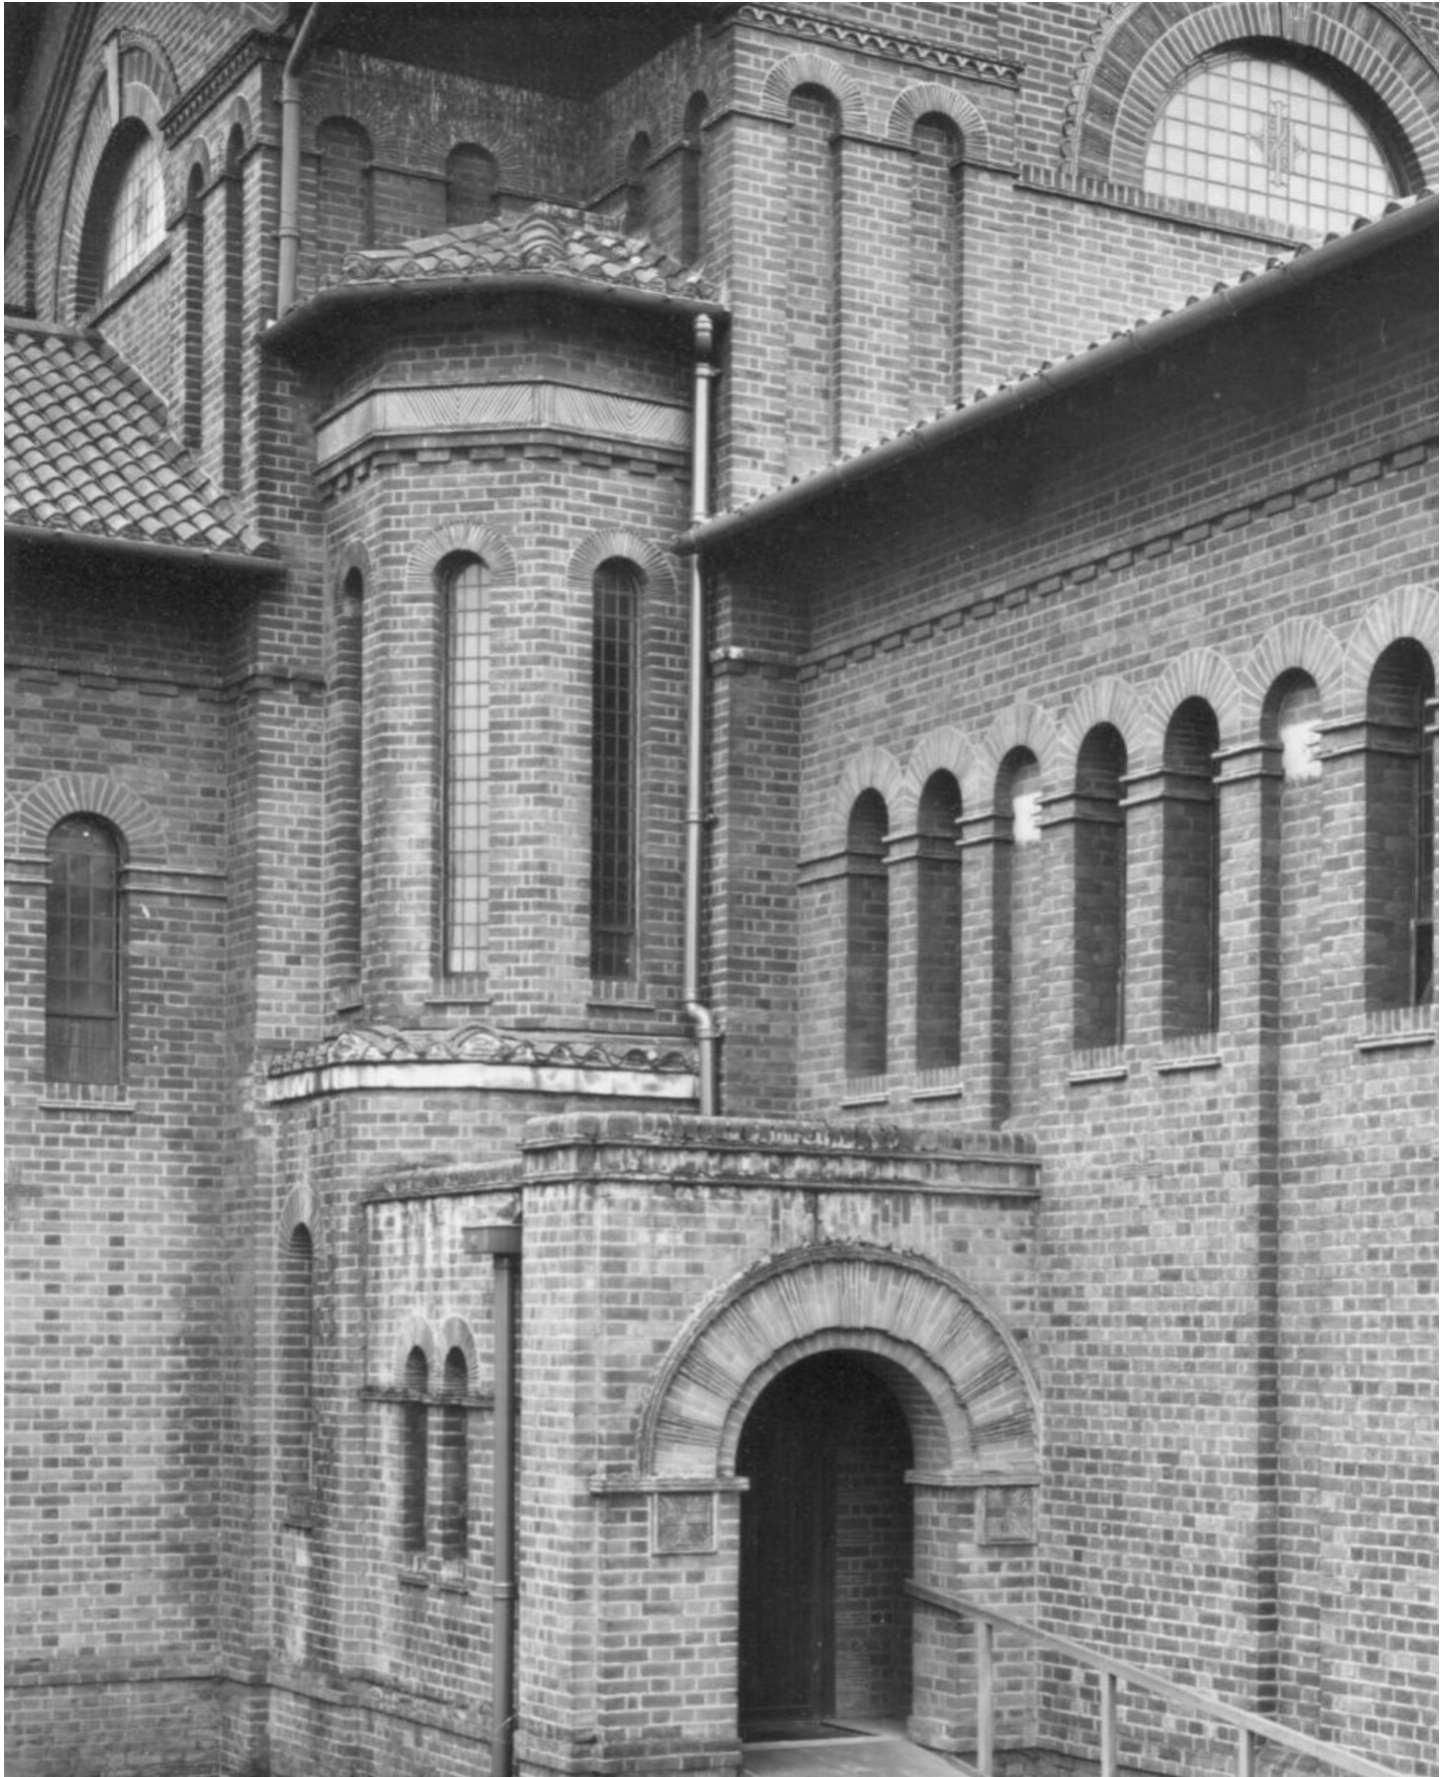

Petra Wunderlich
Gloucester England, 1982
Religious buildings, Europe

Silbergelatineprint
40,5 x 31 cm | 16 x 12 1/4 in
framed: 75,5 x 60 cm | 29 3/4 x 23 2/3 in
Edition 5 + 1 AP
PWF/55

Bernhard Knaus Fine Art