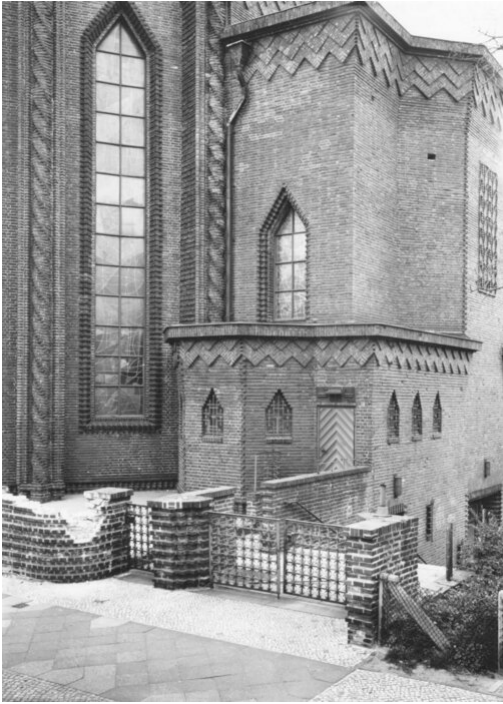

Petra Wunderlich
Berlin Germany, 1984
Religious buildings, Europe

Silbergelatineprint
40,5 x 31 cm | 16 x 12 1/4 in
framed: 75,5 x 60 cm | 29 3/4 x 23 2/3 in
Edition 5 + 1 AP
PW/F 56

Bernhard Knaus Fine Art