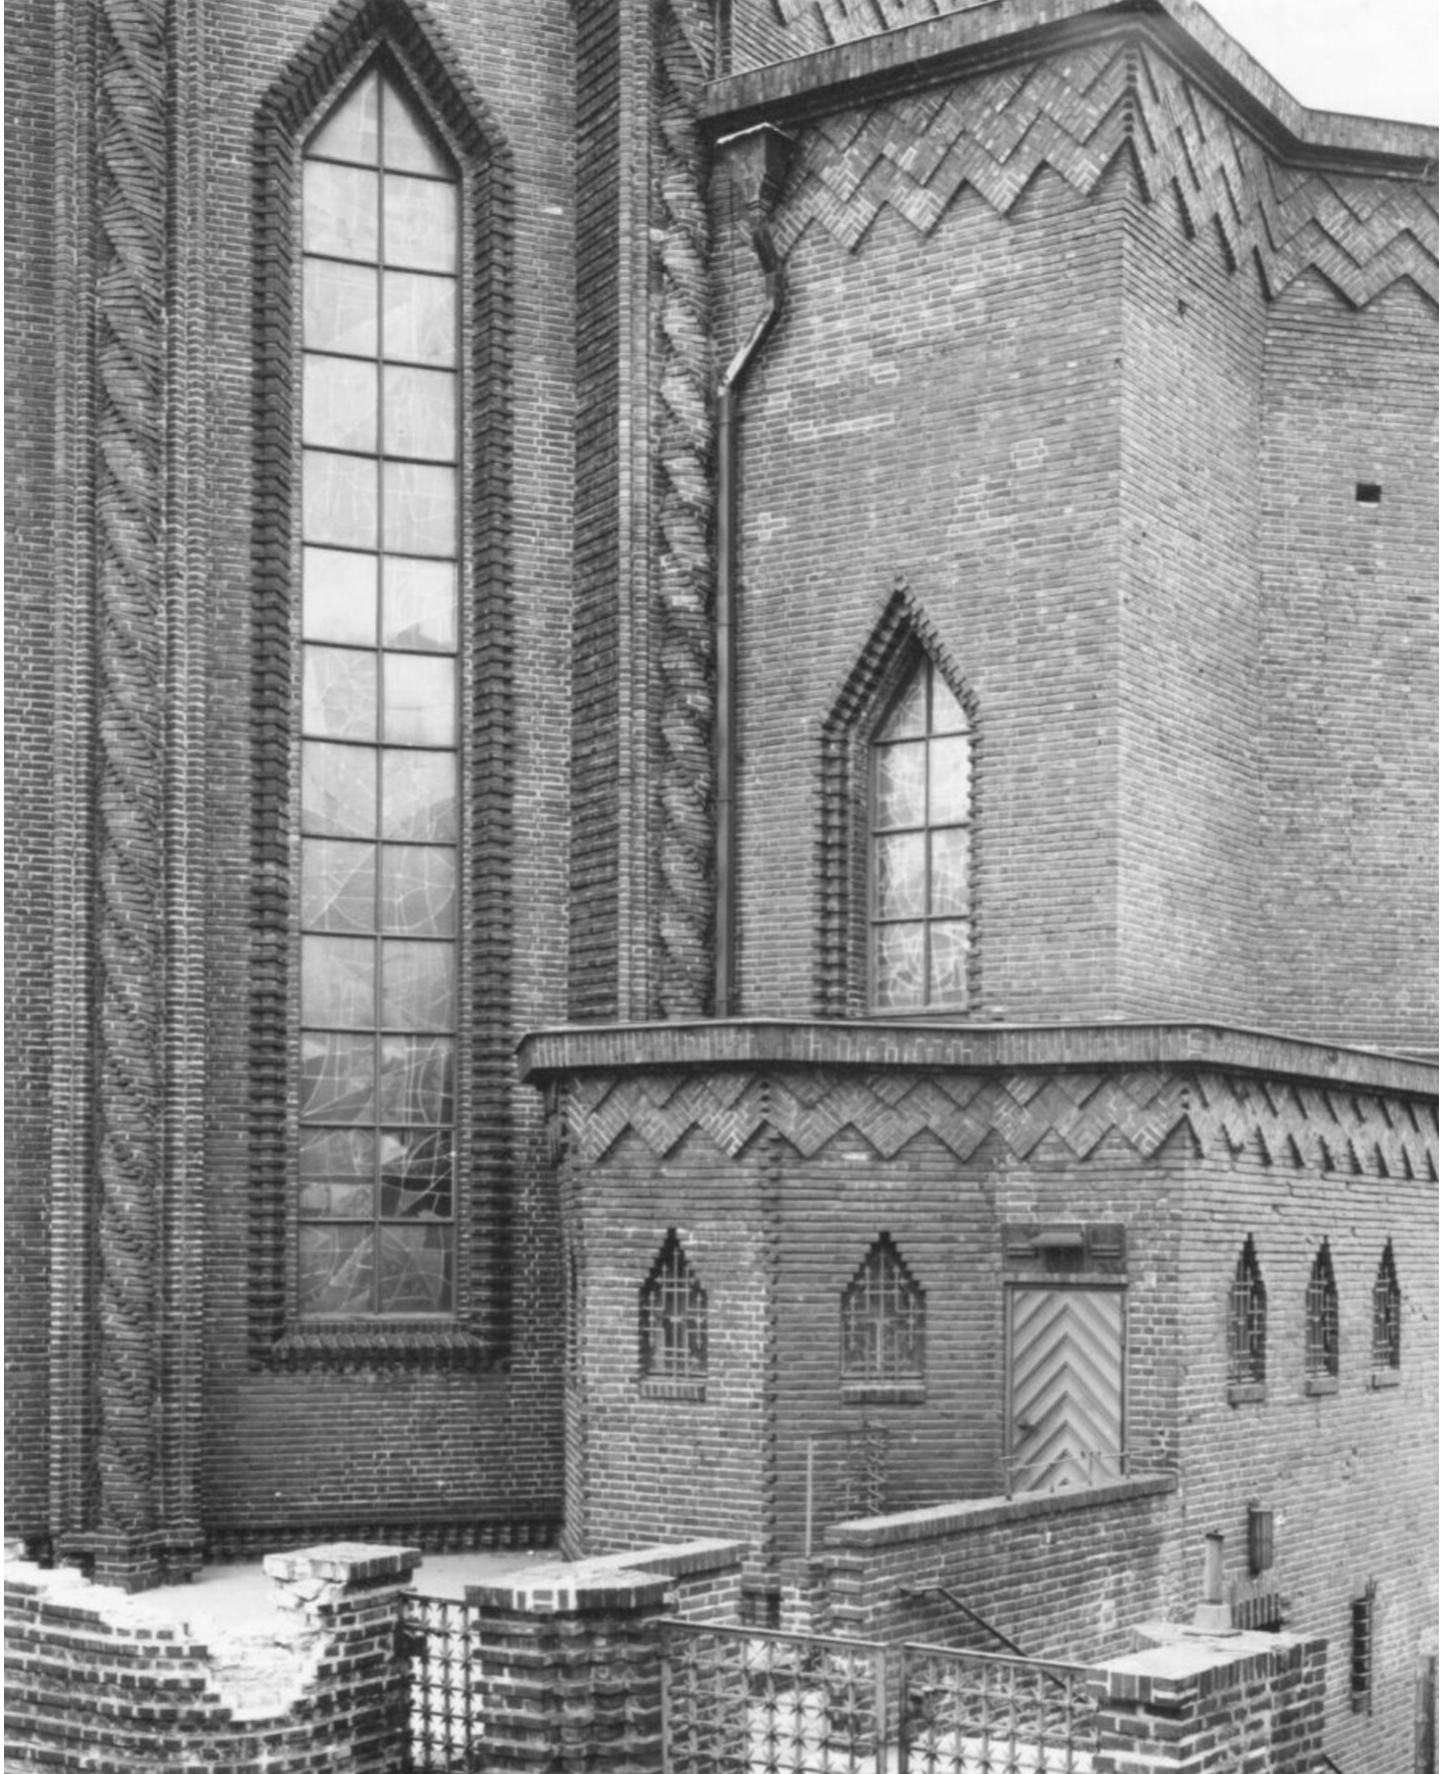

Petra Wunderlich
Berlin Germany, 1984
Religious buildings, Europe

Silbergelatineprint
40,5 x 31 cm | 16 x 12 1/4 in
framed: 75,5 x 60 cm | 29 3/4 x 23 2/3 in
Edition 5 + 1 AP
PW/F 56

Bernhard Knaus Fine Art