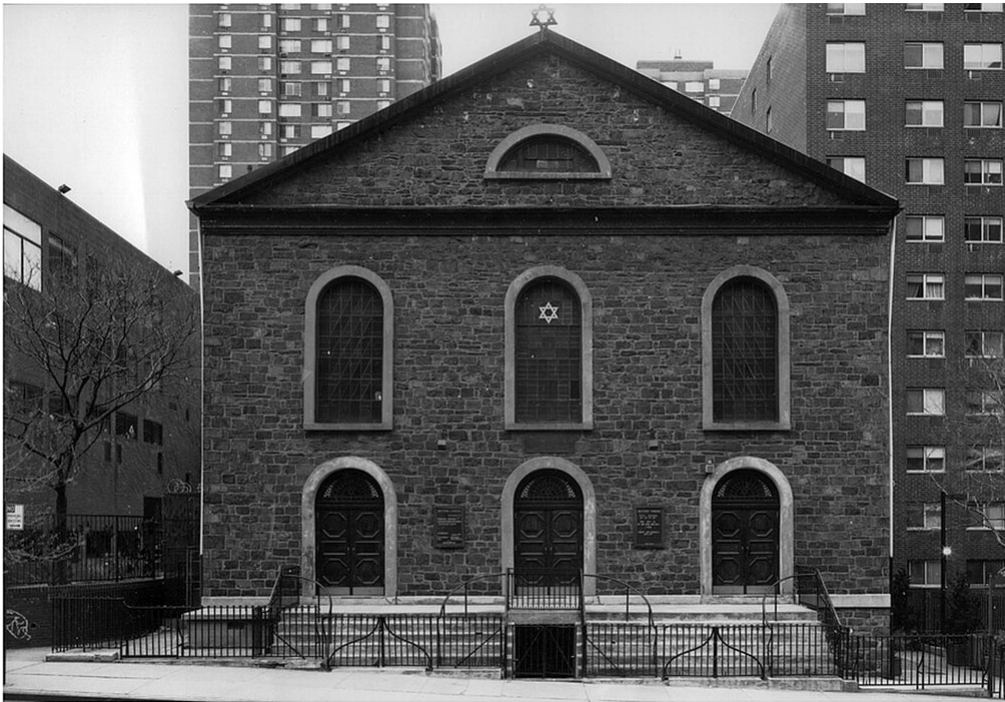

Petra Wunderlich  
Congregation Beth Harknesseth Anshe Bialystok, Manhattan/NYC, 2010  
Synagogues, New York City

Silbergelatineprint  
39 x 54,5 cm | 15 1/3 x 21 1/2 in  
framed: 60 x 75 cm | 23 2/3 x 29 1/2 in  
Edition 5 + 1 AP  
PWF/13