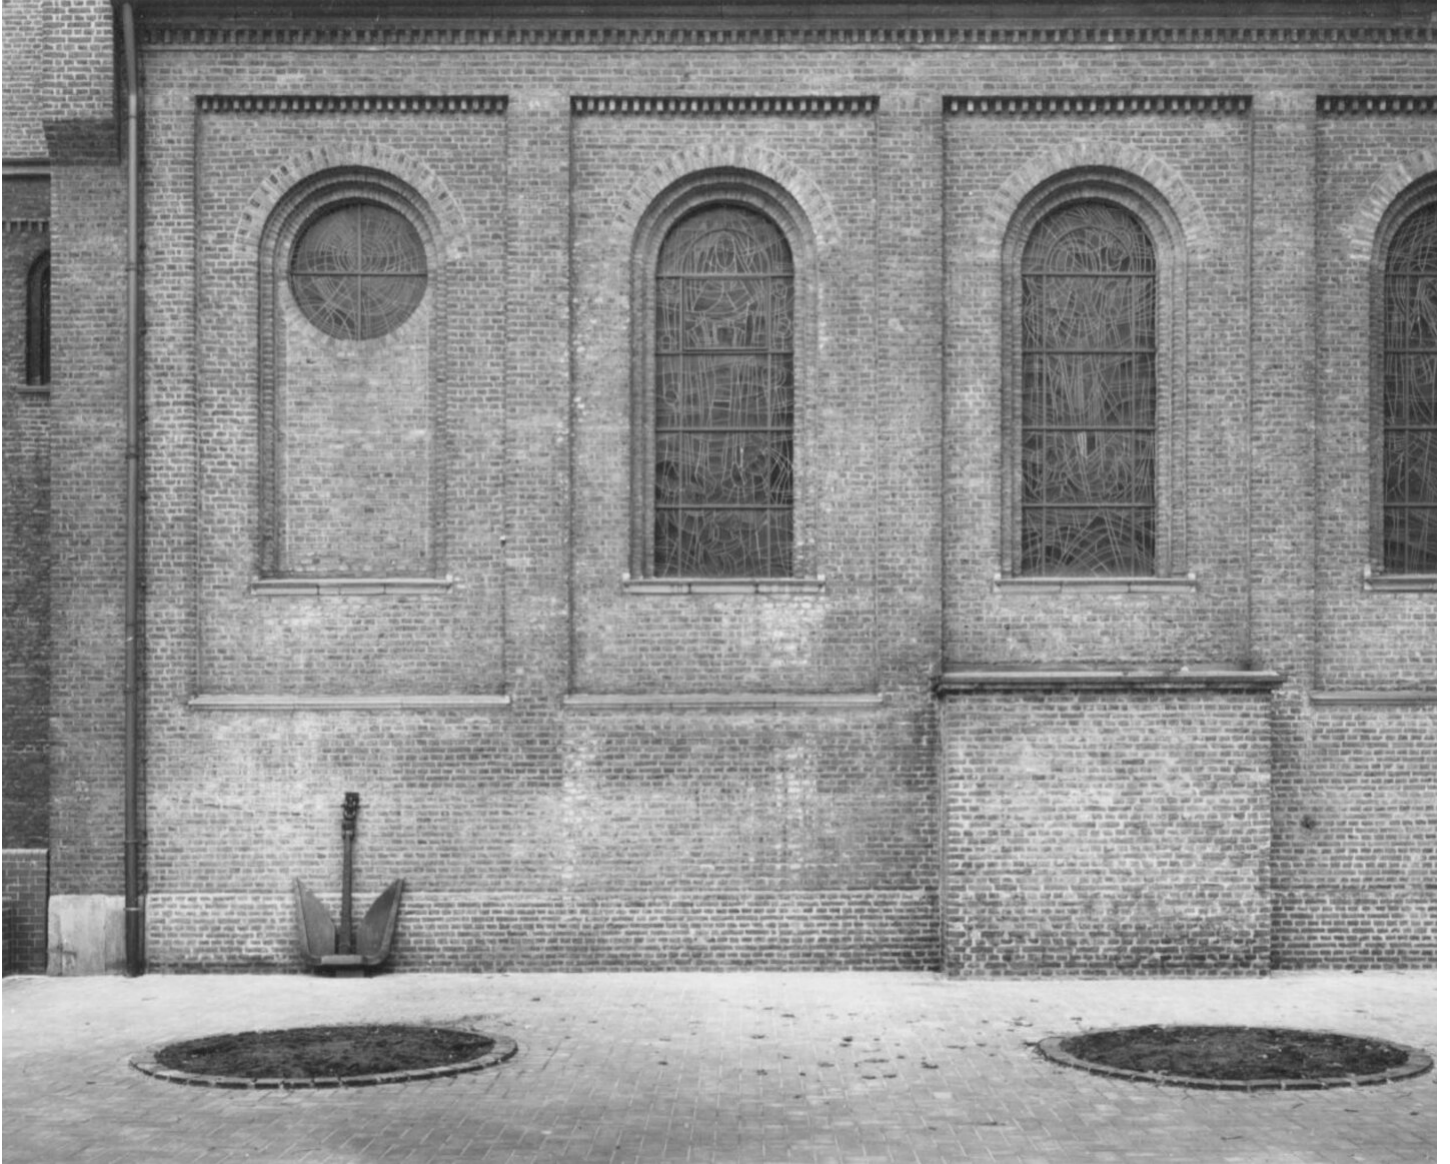

Petra Wunderlich
Duisburg Germany, 1982
Religious buildings, Europe

Silbergelatineprint
31 x 40,5 cm | 12 1/4 x 16 in
framed: 75,5 x 60 cm | 29 3/4 x 23 2/3 in
Edition 5 + 1 AP
PW/F 51

Bernhard Knaus Fine Art