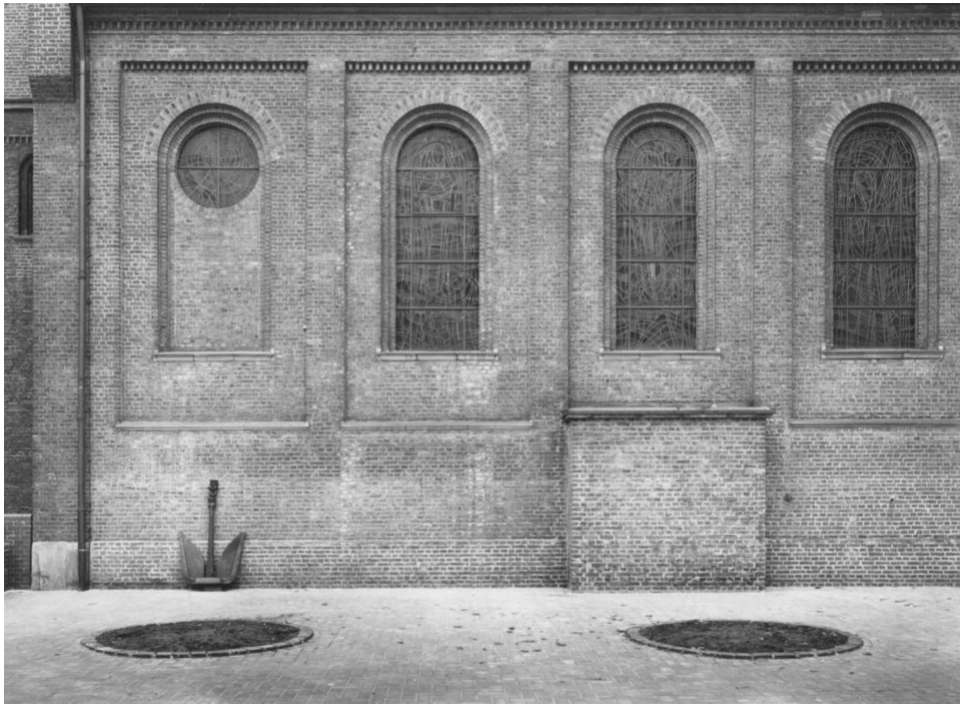

Petra Wunderlich  
Duisburg Germany, 1982  
Religious buildings, Europe

Silbergelatineprint  
31 x 40,5 cm | 12 1/4 x 16 in  
framed: 75,5 x 60 cm | 29 3/4 x 23 2/3 in  
Edition 5 + 1 AP  
PW/F 51

---

**Bernhard Knaus Fine Art**