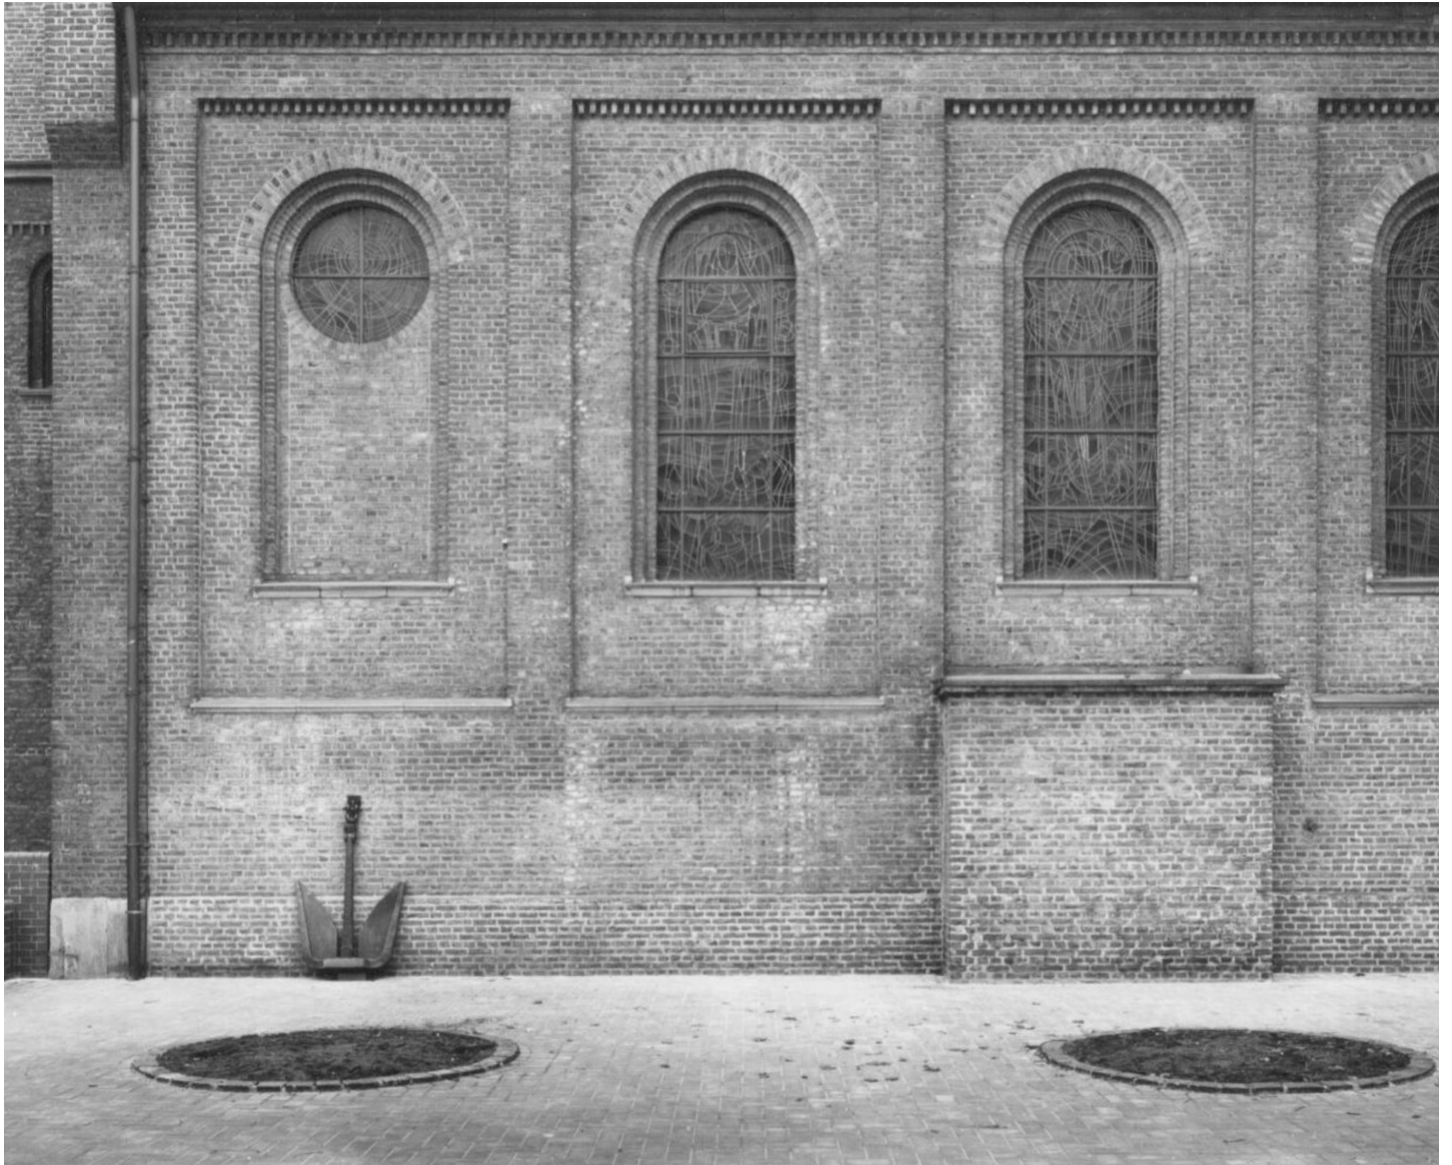

Petra Wunderlich  
Duisburg Germany, 1982  
Religious buildings, Europe

Silbergelatineprint  
31 x 40,5 cm | 12 1/4 x 16 in  
framed: 75,5 x 60 cm | 29 3/4 x 23 2/3 in  
Edition 5 + 1 AP  
PW/F 51

---

**Bernhard Knaus Fine Art**