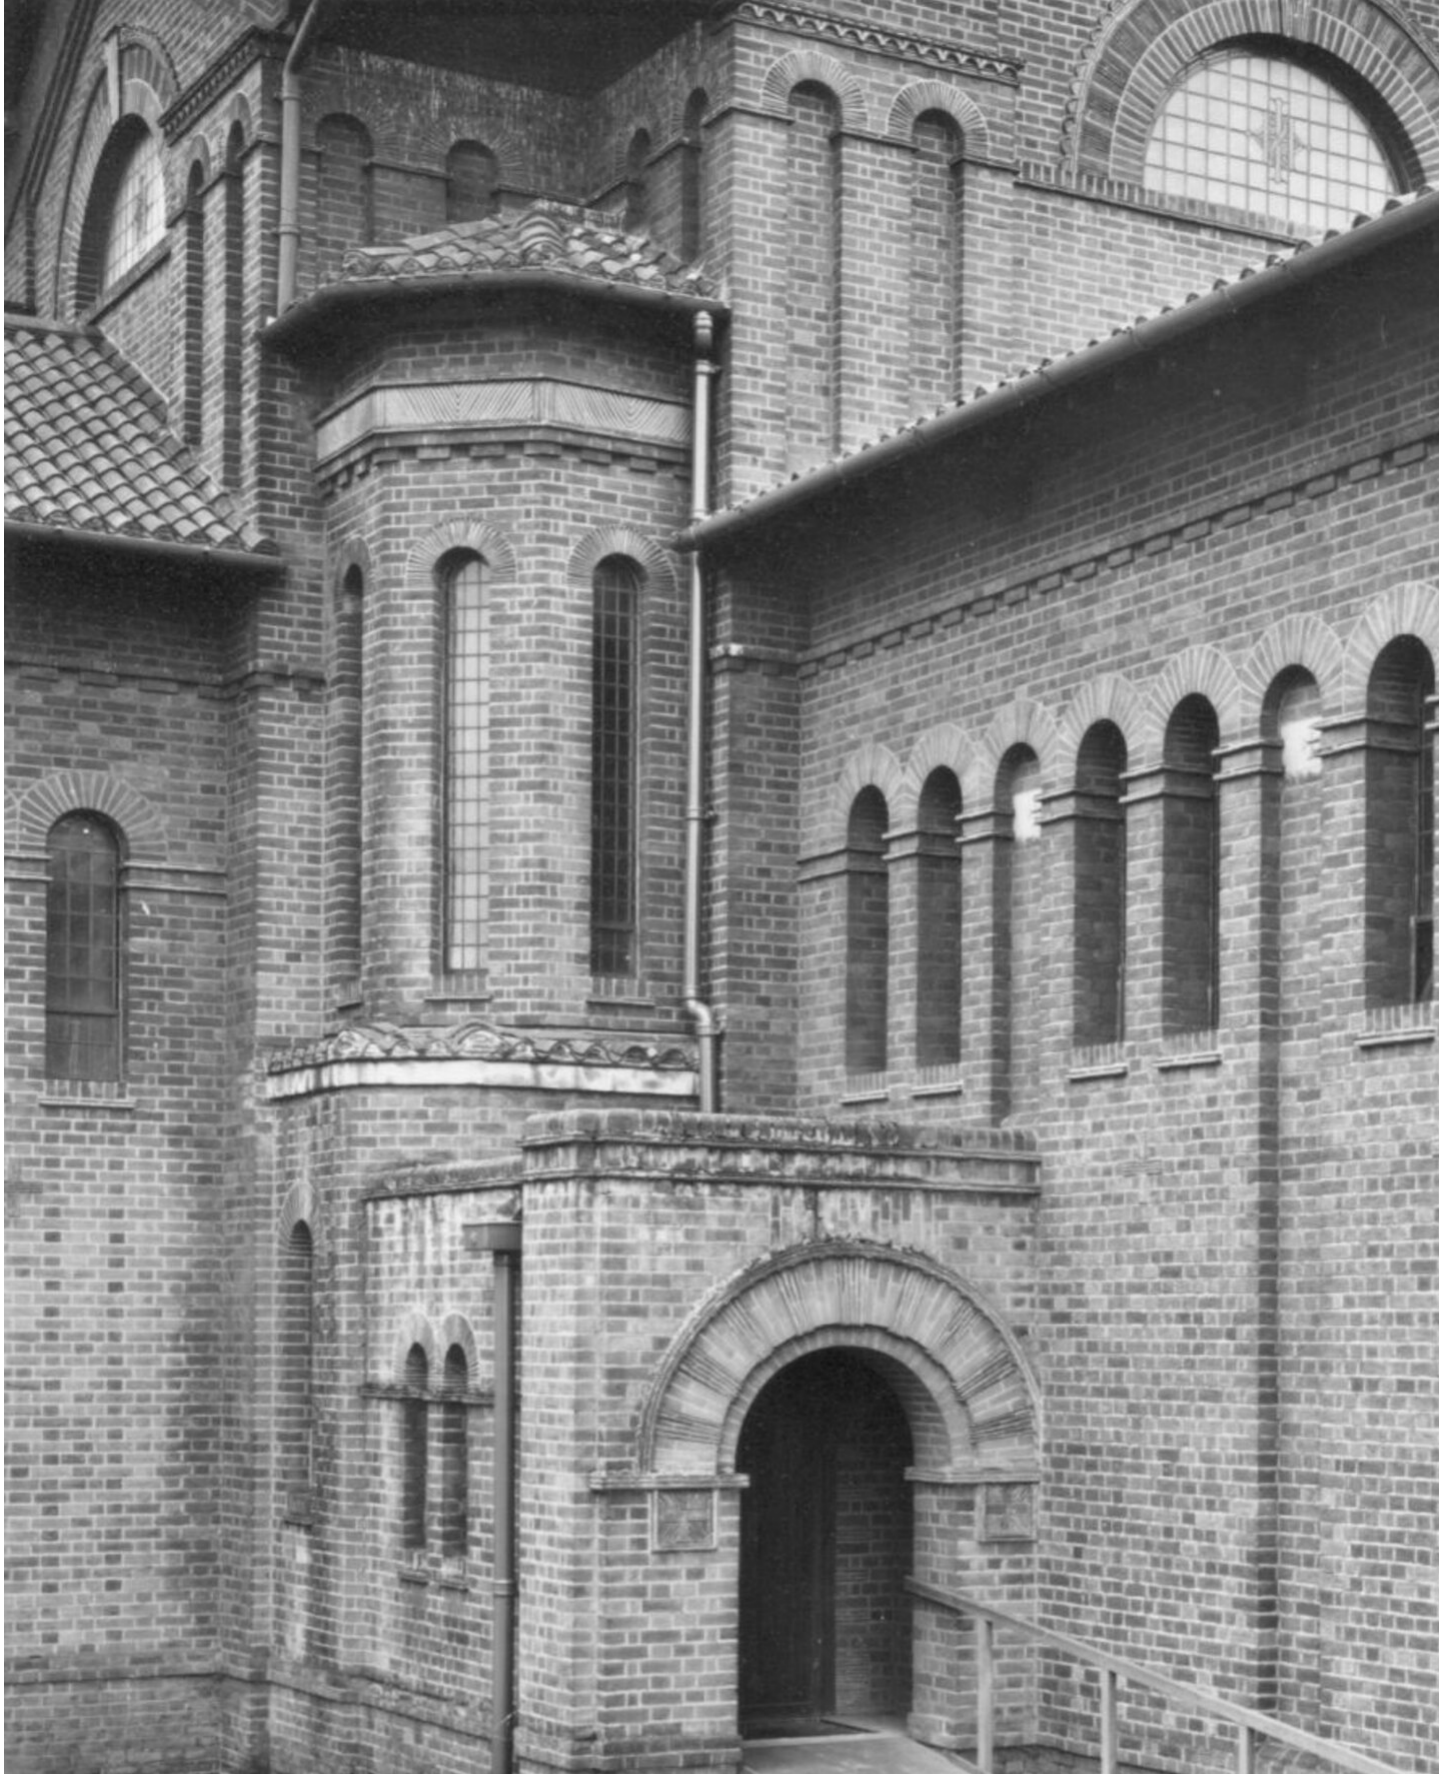

Petra Wunderlich  
Gloucester England, 1982  
Religious buildings, Europe

Silbergelatineprint  
40,5 x 31 cm | 16 x 12 1/4 in  
framed: 75,5 x 60 cm | 29 3/4 x 23 2/3 in  
Edition 5 + 1 AP  
PWF/55

---

**Bernhard Knaus Fine Art**