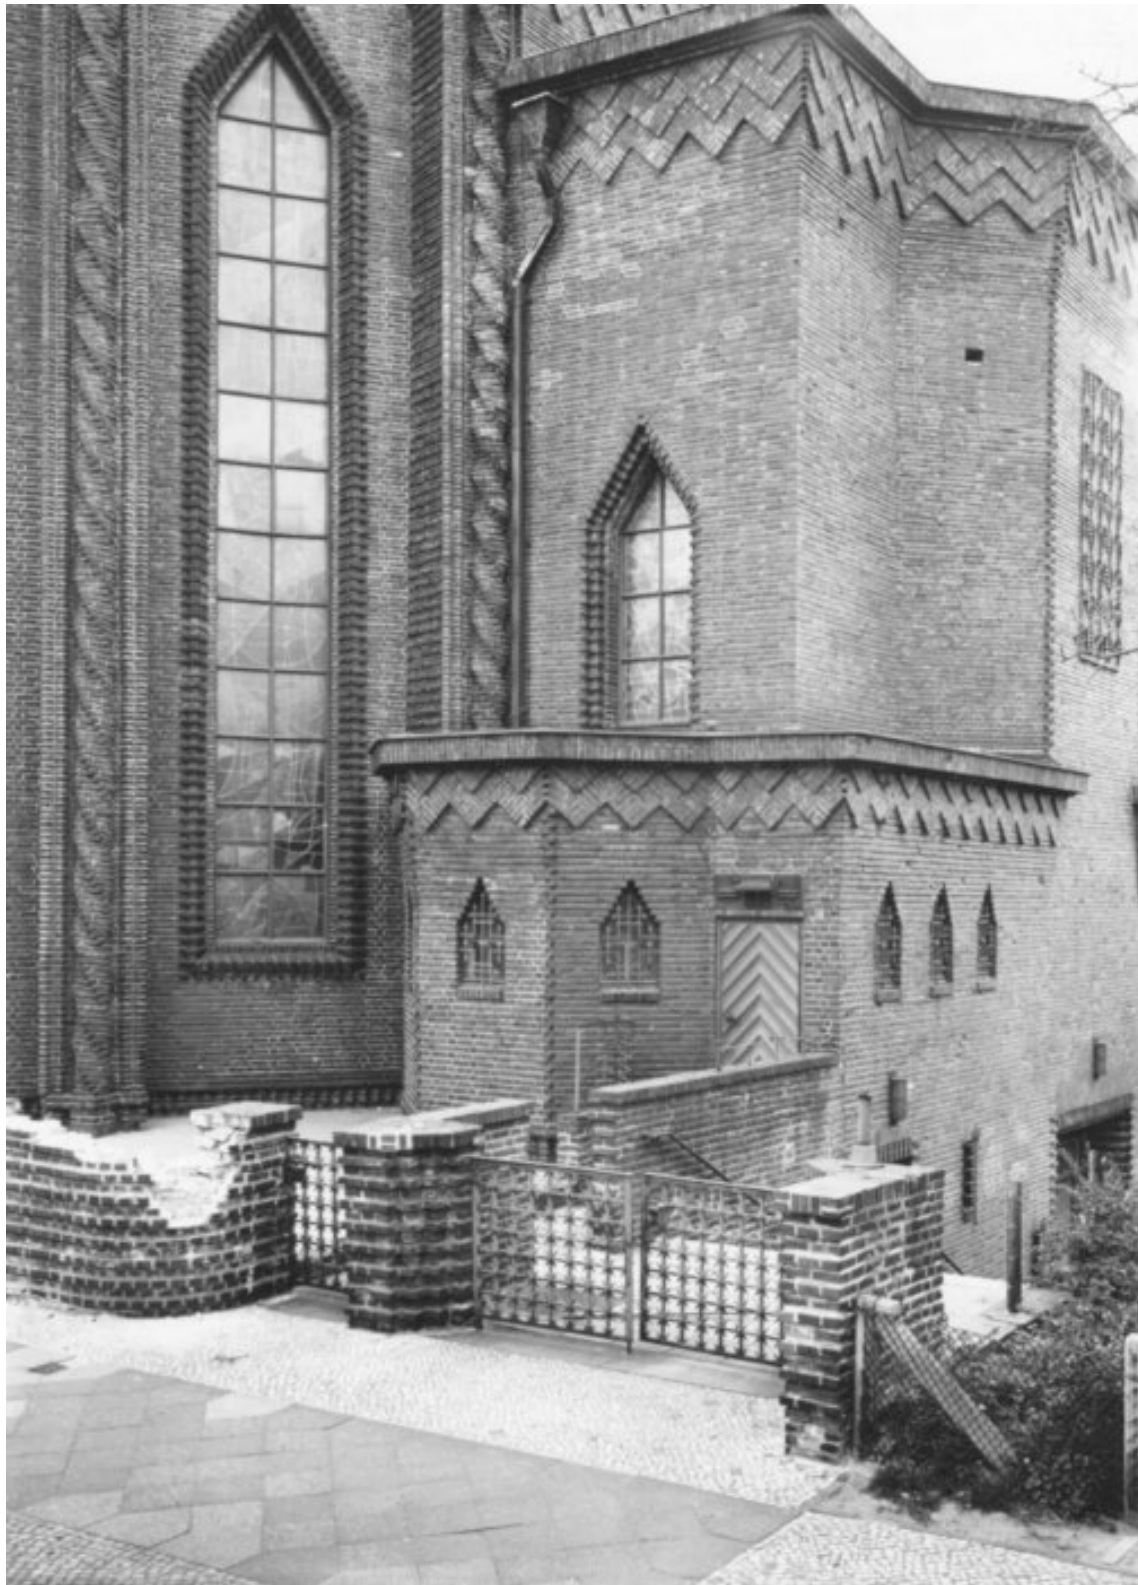

BERNHARD | FINE
KNAUS | ART

Petra Wunderlich

Berlin Germany, 1984
Religious buildings, Europe

Silbergelatineprint
40,5 x 31 cm | 16 x 12 1/4 in
framed: 75,5 x 60 cm | 29 3/4 x 23 2/3 in
Edition 5 + 1 AP
PW/F 56