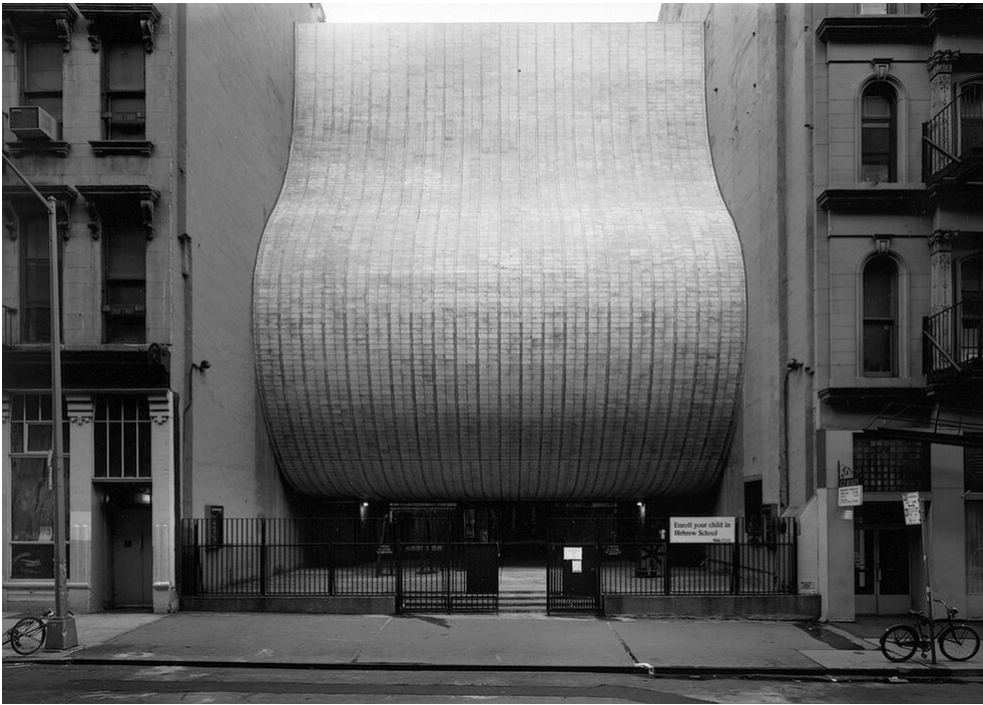

Petra Wunderlich
Synagogue for the Arts, NY / Congregation Shaare Zedek, Manhattan/NYC, 2013
Synagogues, New York City

Silbergelatineprint
39 x 54,5 cm | 15 1/3 x 21 1/2 in
framed: 60 x 75 cm | 23 2/3 x 29 1/2 in
Edition 5 + 1 AP
PW/F 23