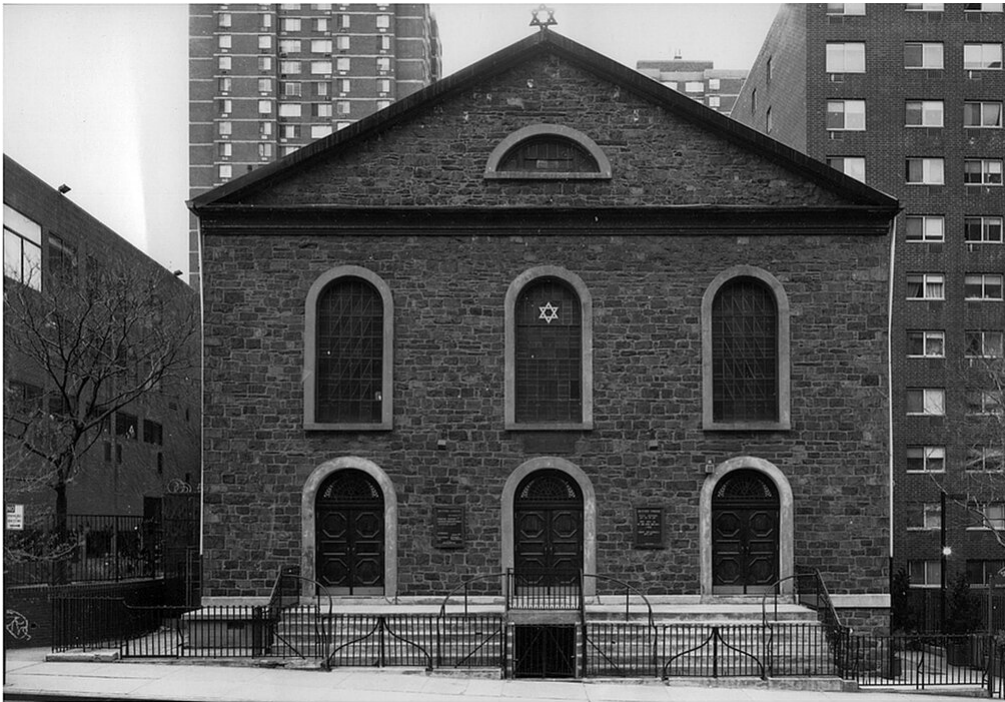

Petra Wunderlich
Congregation Beth Hahneseth Anshe Bialystok, Manhattan/NYC, 2010
Synagogues, New York City

Silbergelatineprint
39 x 54,5 cm | 15 1/3 x 21 1/2 in
framed: 60 x 75 cm | 23 2/3 x 29 1/2 in
Edition 5 + 1 AP
PWF/13